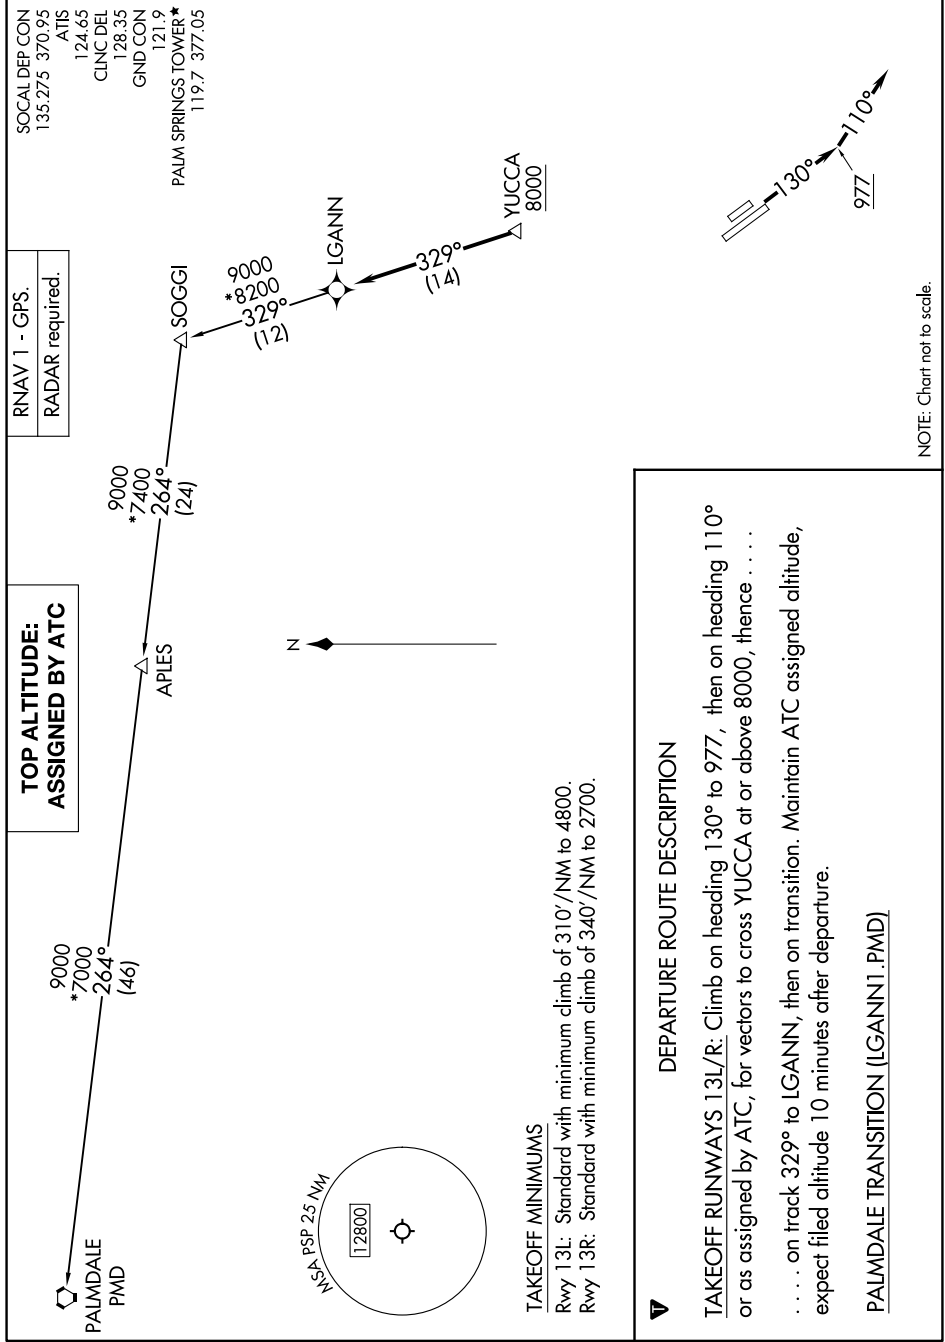

# LGANN ONE DEPARTURE (RNAV)

AL-545 (FAA)

PALM SPRINGS INTL (PSP)  
PALM SPRINGS, CALIFORNIA

SW-3, 07 AUG 2025 to 04 SEP 2025

SW-3, 07 AUG 2025 to 04 SEP 2025