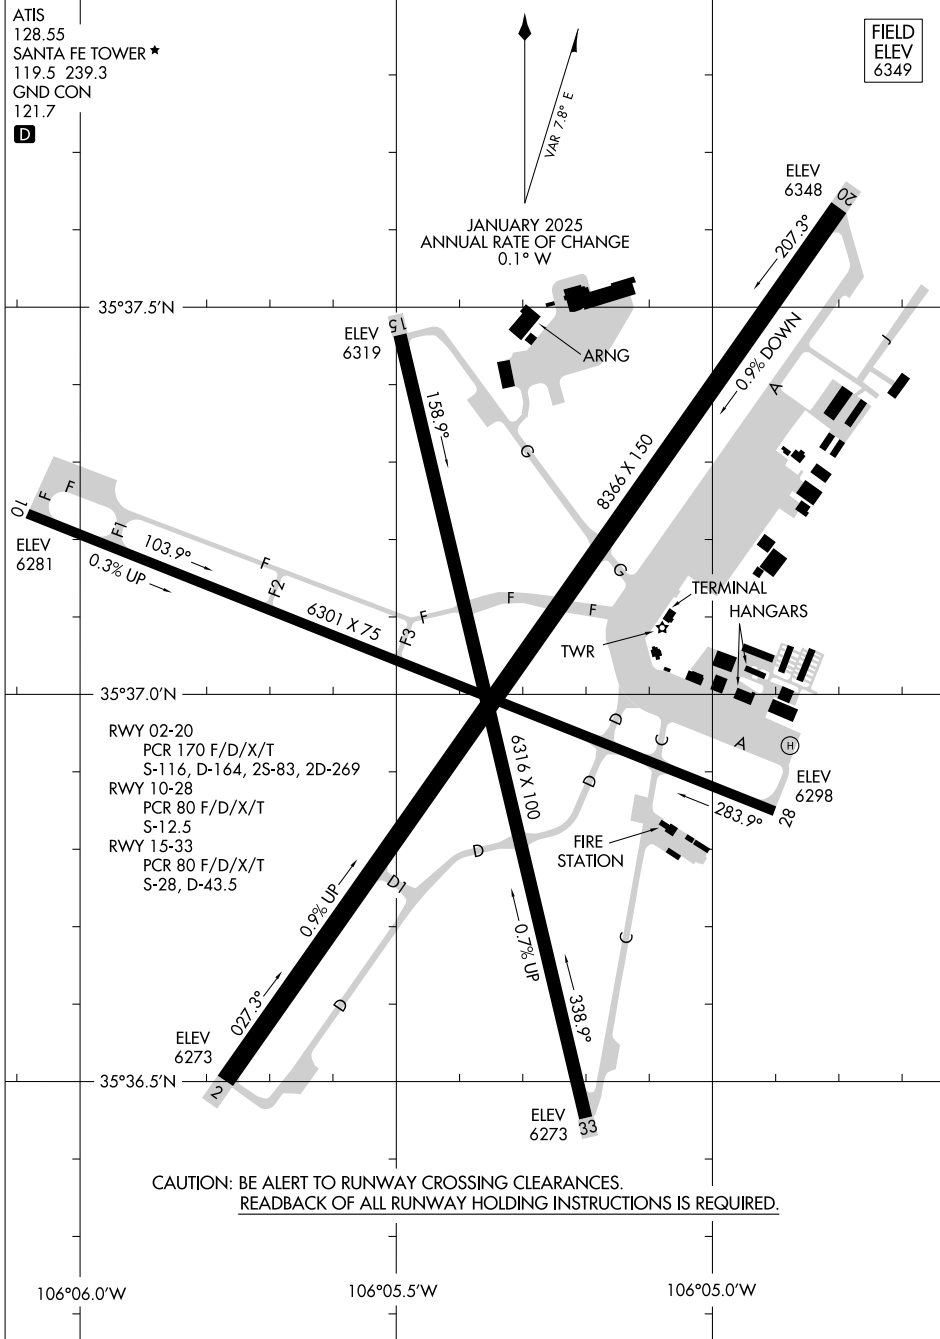

# AIRPORT DIAGRAM

AL-548 (FAA)

SANTA FE RGNL (SAF)  
SANTA FE, NEW MEXICO

SW-1, 07 AUG 2025 to 04 SEP 2025

SW-1, 07 AUG 2025 to 04 SEP 2025

# AIRPORT DIAGRAM