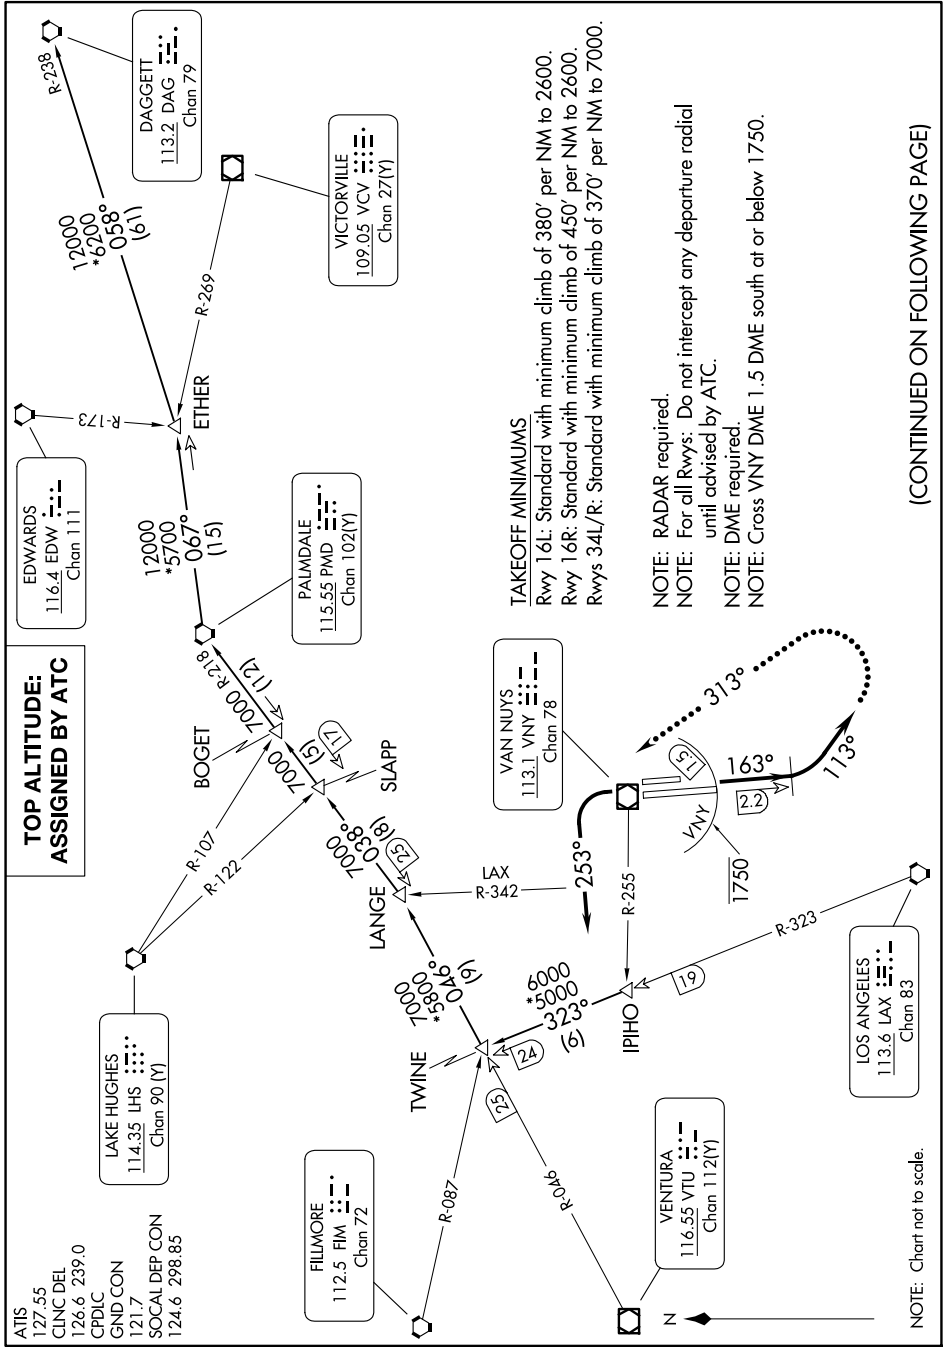

NEWHALL ONE DEPARTURE

AL-552 (FAA)

VAN NUYS (VNY)
VAN NUYS, CALIFORNIA

SW-3, 07 AUG 2025 to 04 SEP 2025

NEWHALL ONE DEPARTURE

VAN NUYS, CALIFORNIA
VAN NUYS (VNY)

(CONTINUED ON FOLLOWING PAGE)

NOTE: Chart not to scale.

SW-3, 07 AUG 2025 to 04 SEP 2025