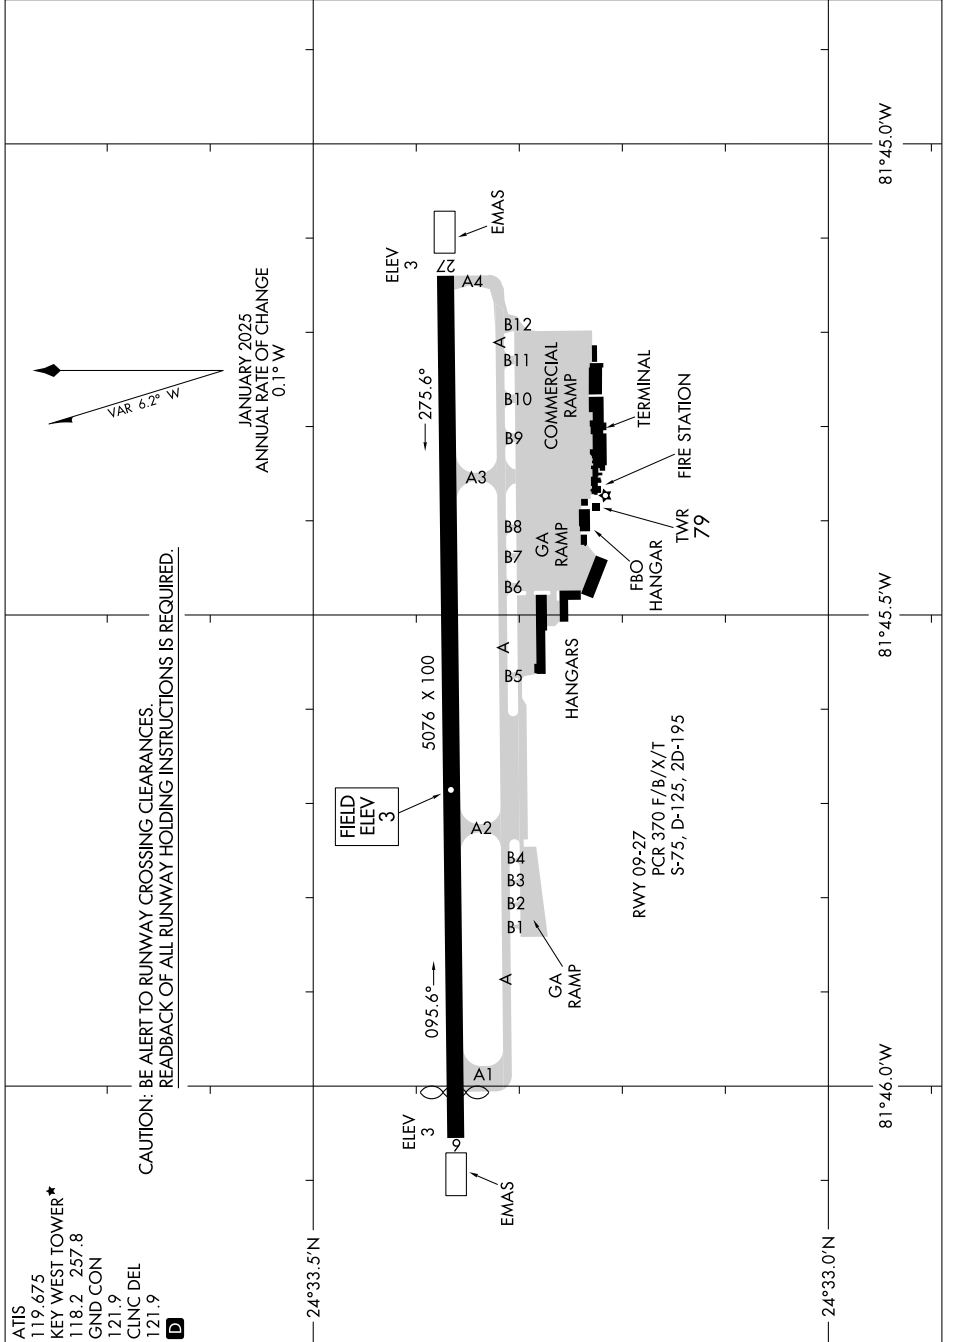

# AIRPORT DIAGRAM

AL-606 (FAA)

KEY WEST INTL (EYW)  
KEY WEST, FLORIDA

SE-3, 07 AUG 2025 to 04 SEP 2025

CAUTION: BE ALERT TO RUNWAY CROSSING CLEARANCES.  
READBACK OF ALL RUNWAY HOLDING INSTRUCTIONS IS REQUIRED.

JANUARY 2025  
ANNUAL RATE OF CHANGE  
0.1° W

ATIS 119.675  
 KEY WEST TOWER\* 118.2 257.8  
 GND CON 121.9  
 CLNC DEL 121.9

**D**

SE-3, 07 AUG 2025 to 04 SEP 2025