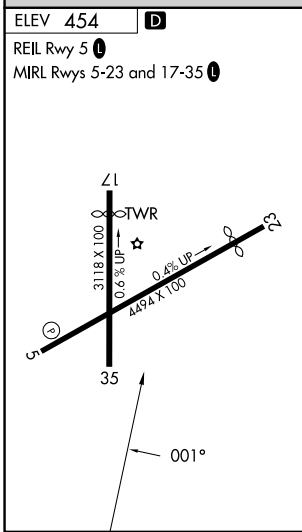

APP CRS	Rwy Ldg	N/A
001°	TDZE	N/A
	Apt Elev	454

RNAV (GPS)-B

MOLOKAI (MKK)(PHMK)

RNP APCH.		MISSED APPROACH: Climb to 1200 then climbing left turn 4000 direct GAKCU and hold, continue climb-in-hold to 4000.	
<p>▼ Circling to Rwy 17, 23 NA at night.</p> <p>▲ Circling NA east of Rwy 35 and southeast of Rwy 23.</p>	<p>ATIS</p> <p>128.2</p>	<p>HCF CENTER</p> <p>124.1 317.5</p>	<p>MOLOKAI TOWER ★</p> <p>125.7 (CTAF) 306.2</p>
		<p>GND CON</p> <p>121.9</p>	

CATEGORY	A	B	C	D
C CIRCLING	980-1 526 (600-1)	1100-1 646 (700-1)	1640-3 1186 (1200-3)	1920-3 1466 (1500-3)

PAC, 07 AUG 2025 to 02 OCT 2025

PAC, 07 AUG 2025 to 02 OCT 2025