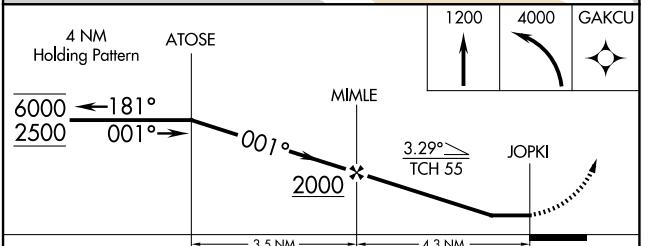

APP CRS	Rwy Ldg	N/A
001°	TDZE	N/A
	Apt Elev	454

RNAV (GPS)-B

MOLOKAI (MKK)(PHMK)

RNP APCH.		MISSED APPROACH: Climb to 1200 then climbing left turn 4000 direct GAKCU and hold, continue climb-in-hold to 4000.	
<p>▼ Circling to Rwy 17, 23 NA at night.</p> <p>▲ Circling NA east of Rwy 35 and southeast of Rwy 23.</p>	<p>ATIS</p> <p>128.2</p>	<p>HCF CENTER</p> <p>124.1 317.5</p>	<p>MOLOKAI TOWER ★</p> <p>125.7 (CTAF) 306.2</p>
		<p>GND CON</p> <p>121.9</p>	

CATEGORY	A	B	C	D
C CIRCLING	980-1 526 (600-1)	1100-1 646 (700-1)	1640-3 1186 (1200-3)	1920-3 1466 (1500-3)

PAC, 07 AUG 2025 to 02 OCT 2025

PAC, 07 AUG 2025 to 02 OCT 2025