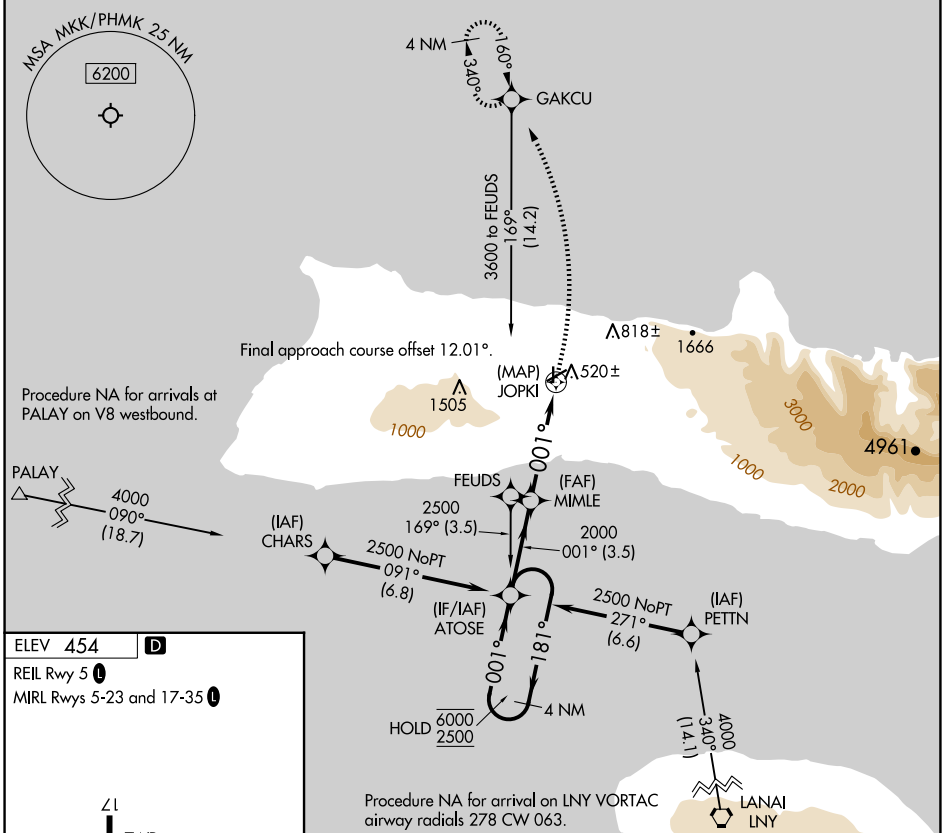

APP CRS	Rwy Ldg	N/A
001°	TDZE	N/A
	Apt Elev	454

RNAV (GPS)-B

MOLOKAI (MKK)(PHMK)

RNP APCH.		MISSED APPROACH: Climb to 1200 then climbing left turn 4000 direct GAKCU and hold, continue climb-in-hold to 4000.	
<p>▼ Circling to Rwy 17, 23 NA at night.</p> <p>▲ Circling NA east of Rwy 35 and southeast of Rwy 23.</p>	<p>ATIS</p> <p>128.2</p>	<p>HCF CENTER</p> <p>124.1 317.5</p>	<p>MOLOKAI TOWER ★</p> <p>125.7 (CTAF) 306.2</p>
		<p>GND CON</p> <p>121.9</p>	

CATEGORY	A	B	C	D
C CIRCLING	980-1 526 (600-1)	1100-1 646 (700-1)	1640-3 1186 (1200-3)	1920-3 1466 (1500-3)

PAC, 07 AUG 2025 to 02 OCT 2025

PAC, 07 AUG 2025 to 02 OCT 2025