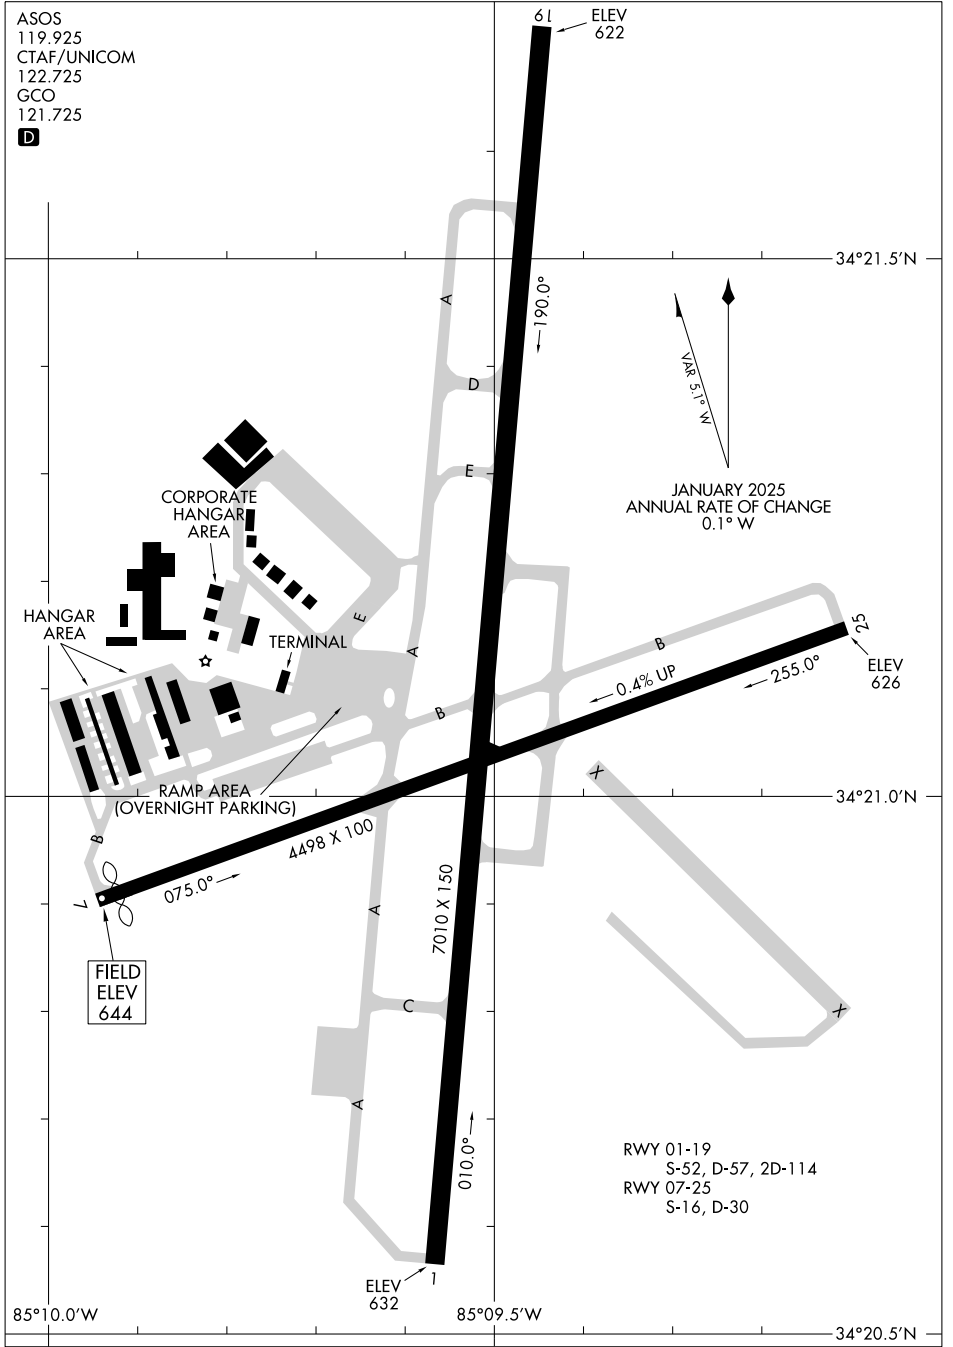

# AIRPORT DIAGRAM

RICHARD B RUSSELL RGNL - J H TOWERS FLD (R.M.G)

AL-855 (FAA)

ROME, GEORGIA

ASOS  
119.925  
CTAF/UNICOM  
122.725  
GCO  
121.725

**D**

SE-4, 07 AUG 2025 to 04 SEP 2025

SE-4, 07 AUG 2025 to 04 SEP 2025

# AIRPORT DIAGRAM

25163

RICHARD B RUSSELL RGNL - J H TOWERS FLD (R.M.G)

ROME, GEORGIA