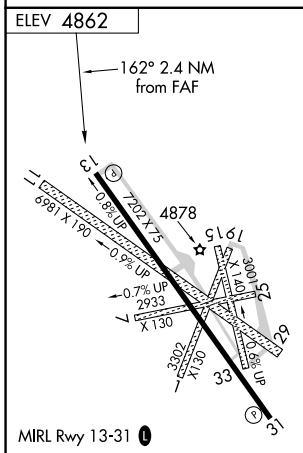

VORTAC TCS 112.7 Chan 74	APP CRS 162°	Rwy Idg TDZE Apt Elev 4862	N/A N/A 4862
--	------------------------	--	---

VOR-A

TRUTH OR CONSEQUENCES MUNI (TCS)

▽ Circling NA to Rwys 1, 7, 11, 15, 19, 25, 29 and 33.
▲ MISSED APPROACH: Climbing left turn to 8300 direct TCS VORTAC and hold, continue climb-in-hold to 8300.

ASOS 120.675	ALBUQUERQUE CENTER 128.2 285.5	UNICOM 122.8 (CTAF) 0
------------------------	--	--

SW-1, 07 AUG 2025 to 04 SEP 2025

SW-1, 07 AUG 2025 to 04 SEP 2025

FAF to MAP 2.4 NM						
Knots	60	90	120	150	180	
Min:Sec	2:24	1:36	1:12	0:58	0:48	
CATEGORY	A		B		C	D
CIRCLING	5560-1 698 (700-1)		5580-2 718 (800-2)		6000-3 1138 (1200-3)	