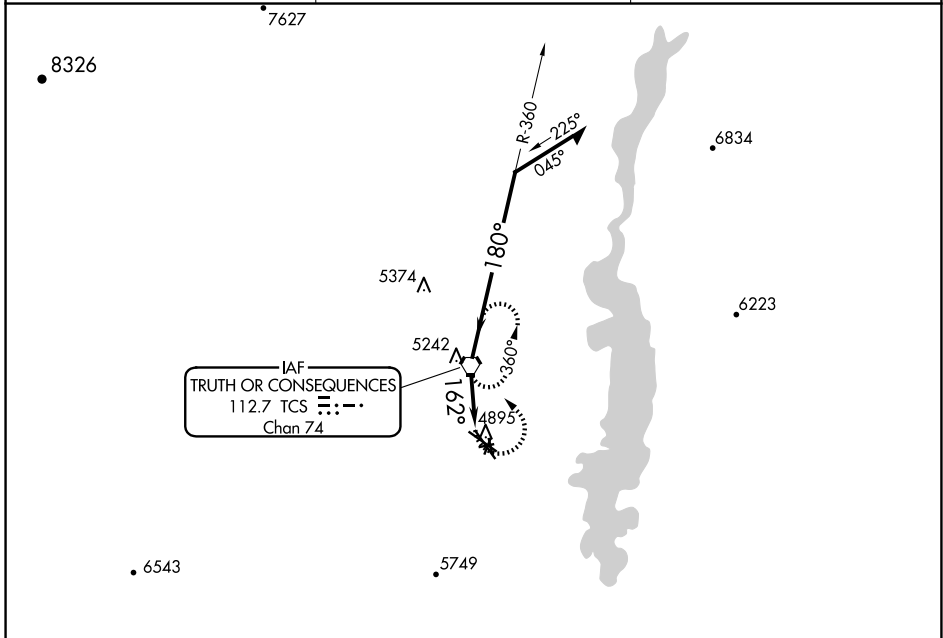

VORTAC TCS 112.7 Chan 74	APP CRS 162°	Rwy Idg TDZE Apt Elev 4862	N/A N/A 4862
--	------------------------	--	---

VOR-A

TRUTH OR CONSEQUENCES MUNI (TCS)

▽ Circling NA to Rwys 1, 7, 11, 15, 19, 25, 29 and 33.
▲ MISSED APPROACH: Climbing left turn to 8300 direct TCS VORTAC and hold, continue climb-in-hold to 8300.

ASOS 120.675	ALBUQUERQUE CENTER 128.2 285.5	UNICOM 122.8 (CTAF) 0
------------------------	--	--

SW-1, 07 AUG 2025 to 04 SEP 2025

SW-1, 07 AUG 2025 to 04 SEP 2025

FAF to MAP 2.4 NM						
Knots	60	90	120	150	180	
Min:Sec	2:24	1:36	1:12	0:58	0:48	
CATEGORY	A		B		C	D
CIRCLING	5560-1 698 (700-1)		5580-2 718 (800-2)		6000-3 1138 (1200-3)	