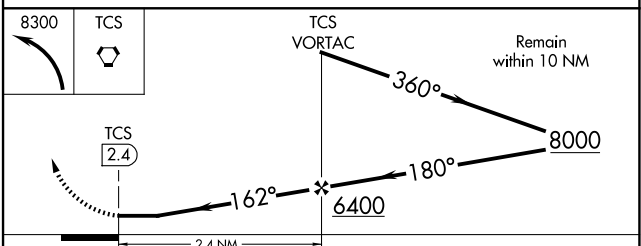

VORTAC TCS 112.7 Chan 74	APP CRS 162°	Rwy Idg TDZE Apt Elev 4862	N/A N/A 4862
--	------------------------	--	---

VOR-A

TRUTH OR CONSEQUENCES MUNI (TCS)

▽ Circling NA to Rwys 1, 7, 11, 15, 19, 25, 29 and 33.
▲ MISSED APPROACH: Climbing left turn to 8300 direct TCS VORTAC and hold, continue climb-in-hold to 8300.

ASOS 120.675	ALBUQUERQUE CENTER 128.2 285.5	UNICOM 122.8 (CTAF) 0
------------------------	--	--

SW-1, 07 AUG 2025 to 04 SEP 2025

SW-1, 07 AUG 2025 to 04 SEP 2025

FAF to MAP 2.4 NM						
Knots	60	90	120	150	180	
Min:Sec	2:24	1:36	1:12	0:58	0:48	
CATEGORY	A		B		C	D
CIRCLING	5560-1 698 (700-1)		5580-2 718 (800-2)		6000-3 1138 (1200-3)	