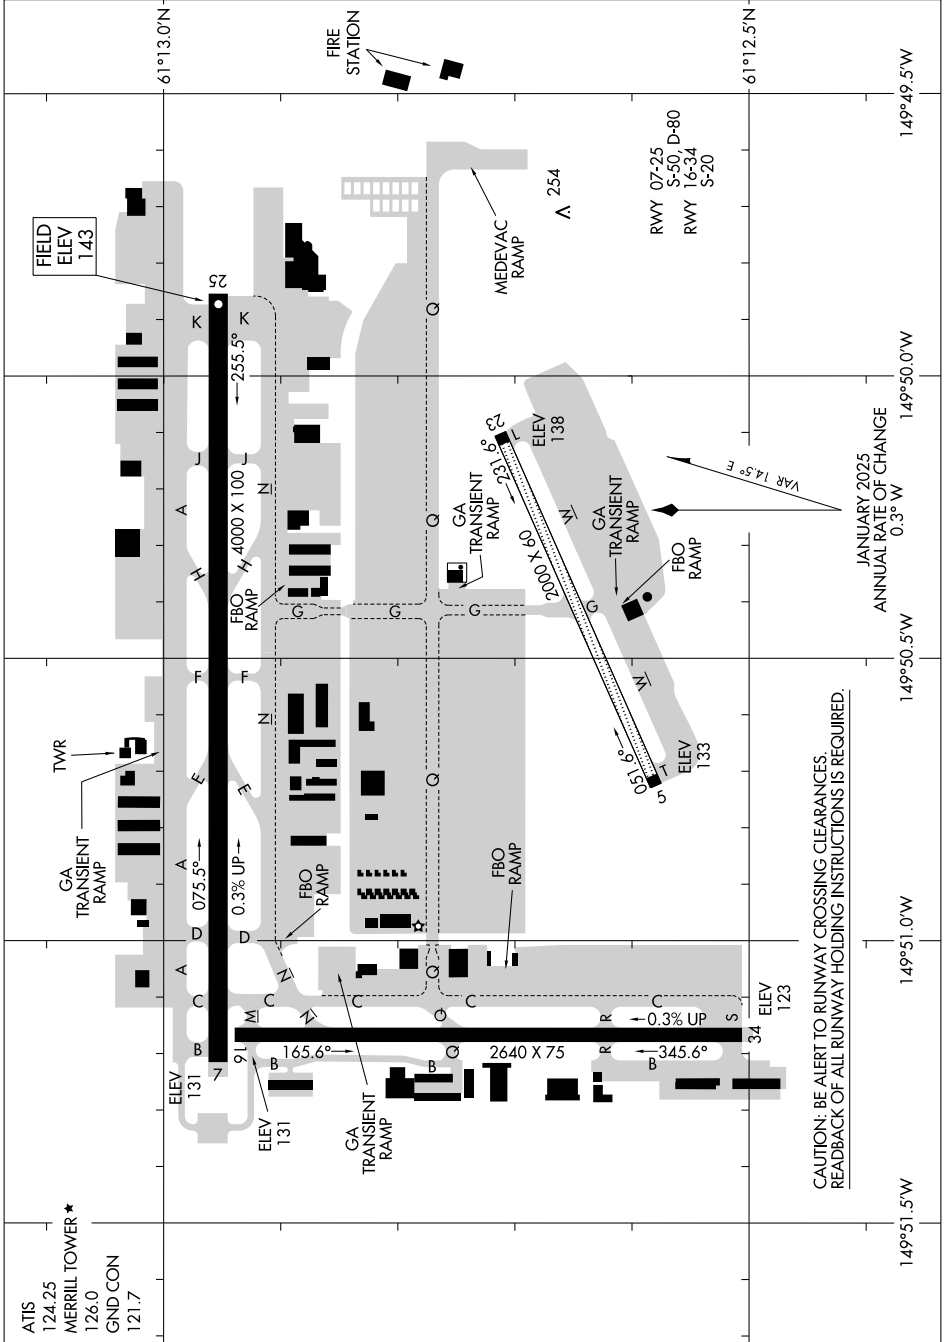

AIRPORT DIAGRAM

AL-1522 (FAA)

MERRILL FLD (MRI)(PAMR)

ANCHORAGE, ALASKA

AK, 07 AUG 2025 to 02 OCT 2025

AK, 07 AUG 2025 to 02 OCT 2025

AIRPORT DIAGRAM

ANCHORAGE, ALASKA

MERRILL FLD (MRI)(PAMR)