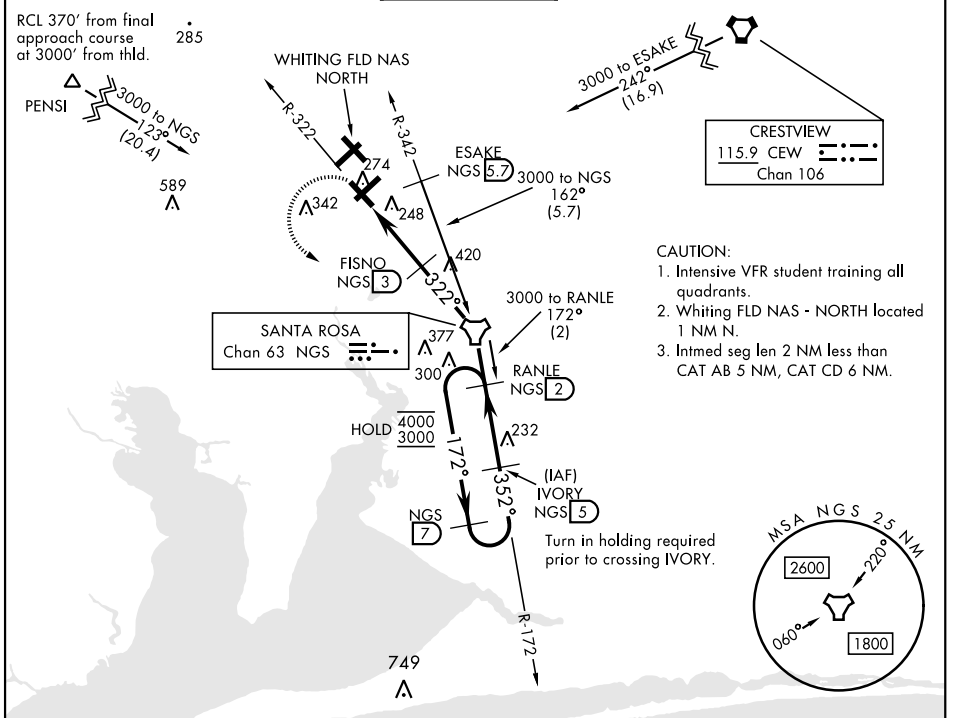

TACAN RWY 32

TACAN NGS Chan 63	APCH CRS 322°	Rwy ldg TDZE Arpt Elev 6002 172 177
-----------------------------	-------------------------	---

[USN]

WHITING FLD NAS - SOUTH (KNDZ)

▼ * When ALS inop, increase vis to 1 mile.
 ** Circling not authorized N of Rwy 14 and 23.

MALS R MISSED APPROACH: Climb to 600, then climbing left turn to 3000 direct NGS TACAN. Then via R-172 to RANLE and hold. Continue climb in hold. Contact Pensacola APP CON.

ATIS ★ 273.575	PENSACOLA APP CON 124.85 235.775	SOUTH WHITING TOWER ★ 123.075 348.675	GND CON 317.65	CLNC DEL 355.6	ASR/ PAR
--------------------------	--	---	--------------------------	--------------------------	-------------

SE-3, 07 AUG 2025 to 04 SEP 2025

SE-3, 07 AUG 2025 to 04 SEP 2025

EMERG SAFE ALT 100 NM 3500 ELEV 177 TDZE 172

MILTON, FLORIDA 30° 42' N-87° 01' W WHITING FLD NAS - SOUTH (KNDZ)

TACAN RWY 32