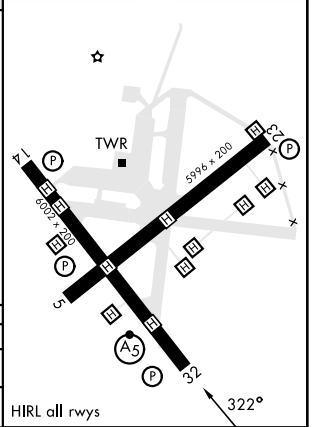

TACAN RWY 32

TACAN NGS Chan 63	APCH CRS 322°	Rwy ldg TDZE Arpt Elev 6002 172 177
-----------------------------	-------------------------	---

[USN]

WHITING FLD NAS - SOUTH (KNDZ)

▼ * When ALS inop, increase vis to 1 mile.
 ** Circling not authorized N of Rwy 14 and 23.

MALS R MISSED APPROACH: Climb to 600, then climbing left turn to 3000 direct NGS TACAN. Then via R-172 to RANLE and hold. Continue climb in hold. Contact Pensacola APP CON.

ATIS ★ 273.575	PENSACOLA APP CON 124.85 235.775	SOUTH WHITING TOWER ★ 123.075 348.675	GND CON 317.65	CLNC DEL 355.6	ASR/ PAR
--------------------------	--	---	--------------------------	--------------------------	-------------

SE-3, 07 AUG 2025 to 04 SEP 2025

SE-3, 07 AUG 2025 to 04 SEP 2025

EMERG SAFE ALT 100 NM 3500 ELEV 177 TDZE 172

MILTON, FLORIDA 30° 42' N-87° 01' W WHITING FLD NAS - SOUTH (KNDZ)

TACAN RWY 32