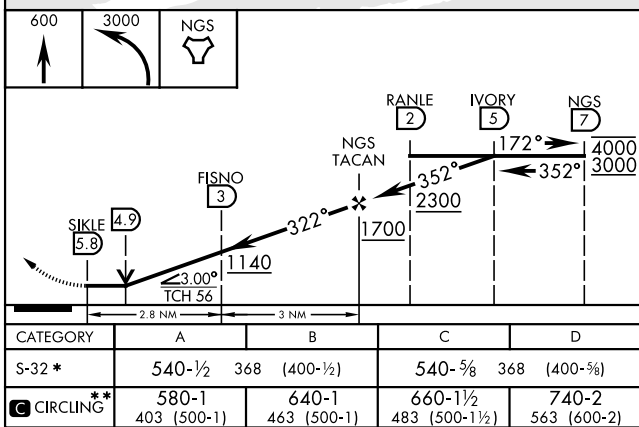

TACAN RWY 32

TACAN NGS Chan 63	APCH CRS 322°	Rwy ldg TDZE Arpt Elev 6002 172 177
-----------------------------	-------------------------	---

[USN]

WHITING FLD NAS - SOUTH (KNDZ)

▼ * When ALS inop, increase vis to 1 mile.
 ** Circling not authorized N of Rwy 14 and 23.

MALS R MISSED APPROACH: Climb to 600, then climbing left turn to 3000 direct NGS TACAN. Then via R-172 to RANLE and hold. Continue climb in hold. Contact Pensacola APP CON.

ATIS ★ 273.575	PENSACOLA APP CON 124.85 235.775	SOUTH WHITING TOWER ★ 123.075 348.675	GND CON 317.65	CLNC DEL 355.6	ASR/ PAR
--------------------------	--	---	--------------------------	--------------------------	-------------

SE-3, 07 AUG 2025 to 04 SEP 2025

SE-3, 07 AUG 2025 to 04 SEP 2025

EMERG SAFE ALT 100 NM 3500 ELEV 177 TDZE 172

MILTON, FLORIDA 30° 42' N-87° 01' W WHITING FLD NAS - SOUTH (KNDZ)

TACAN RWY 32