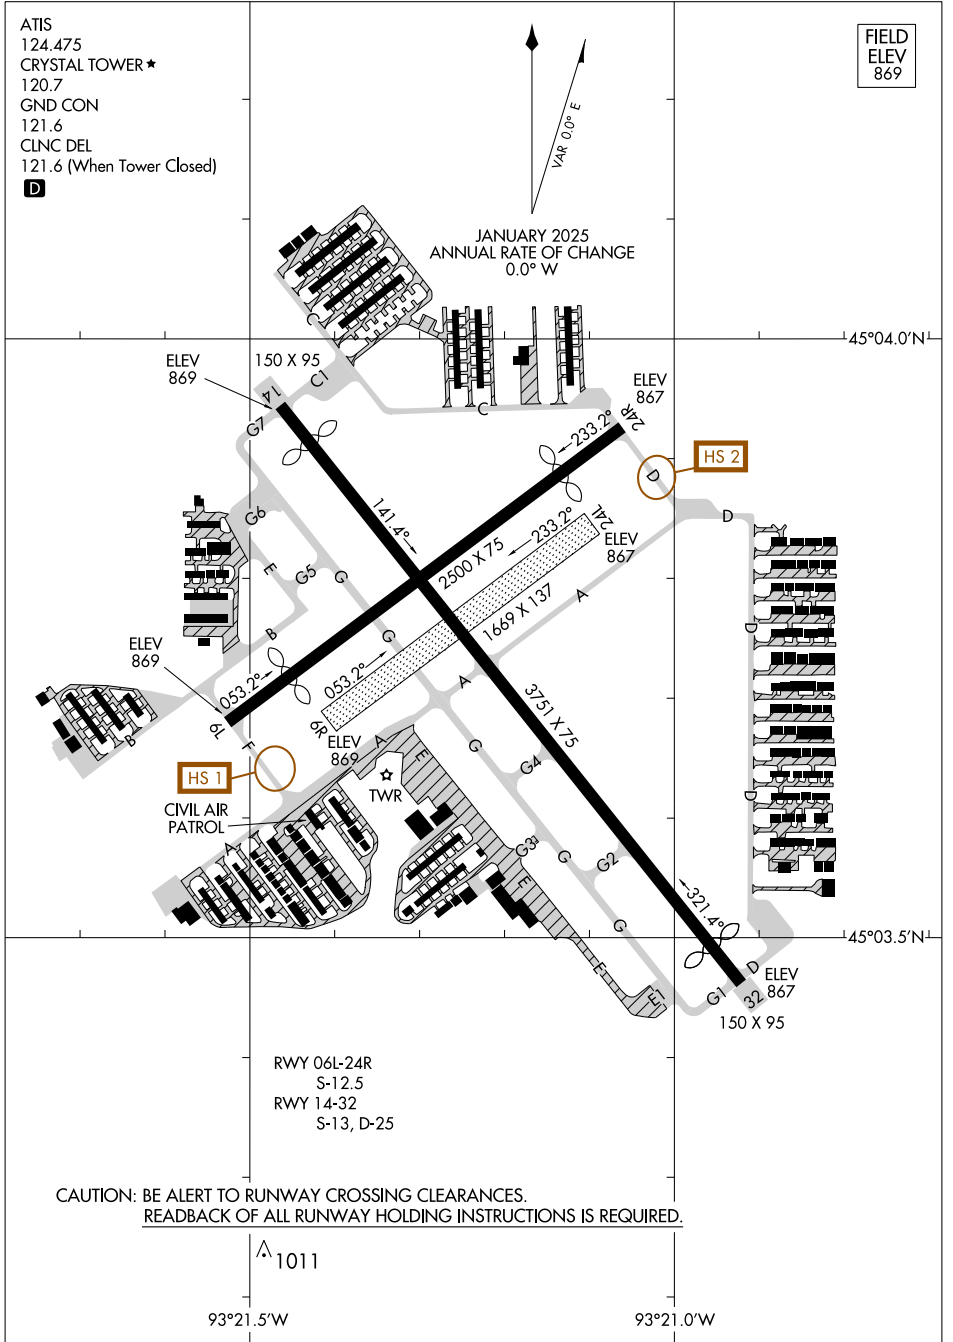

25107

AIRPORT DIAGRAM

AL-5158 (FAA)

CRYSTAL (MIC)
MINNEAPOLIS, MINNESOTA

NC-1, 07 AUG 2025 to 04 SEP 2025

NC-1, 07 AUG 2025 to 04 SEP 2025

AIRPORT DIAGRAM

25107

MINNEAPOLIS, MINNESOTA
CRYSTAL (MIC)