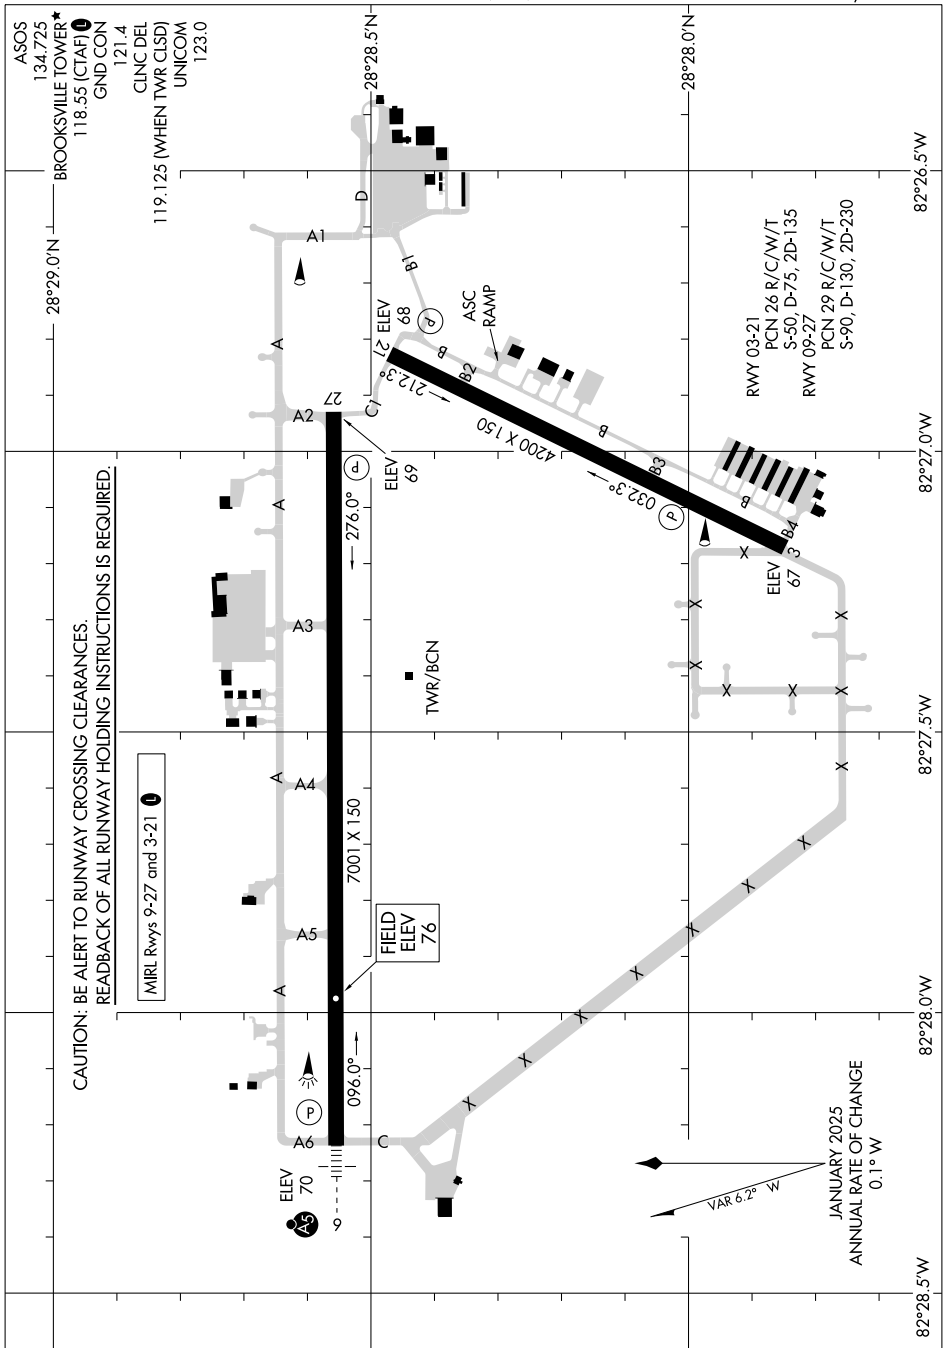

25107

# AIRPORT DIAGRAM

AL-6210 (FAA)

BROOKSVILLE-TAMPA BAY RGNL (BKV)  
BROOKSVILLE, FLORIDA

SE-3, 07 AUG 2025 to 04 SEP 2025

SE-3, 07 AUG 2025 to 04 SEP 2025

# AIRPORT DIAGRAM

25107

BROOKSVILLE, FLORIDA  
BROOKSVILLE-TAMPA BAY RGNL (BKV)