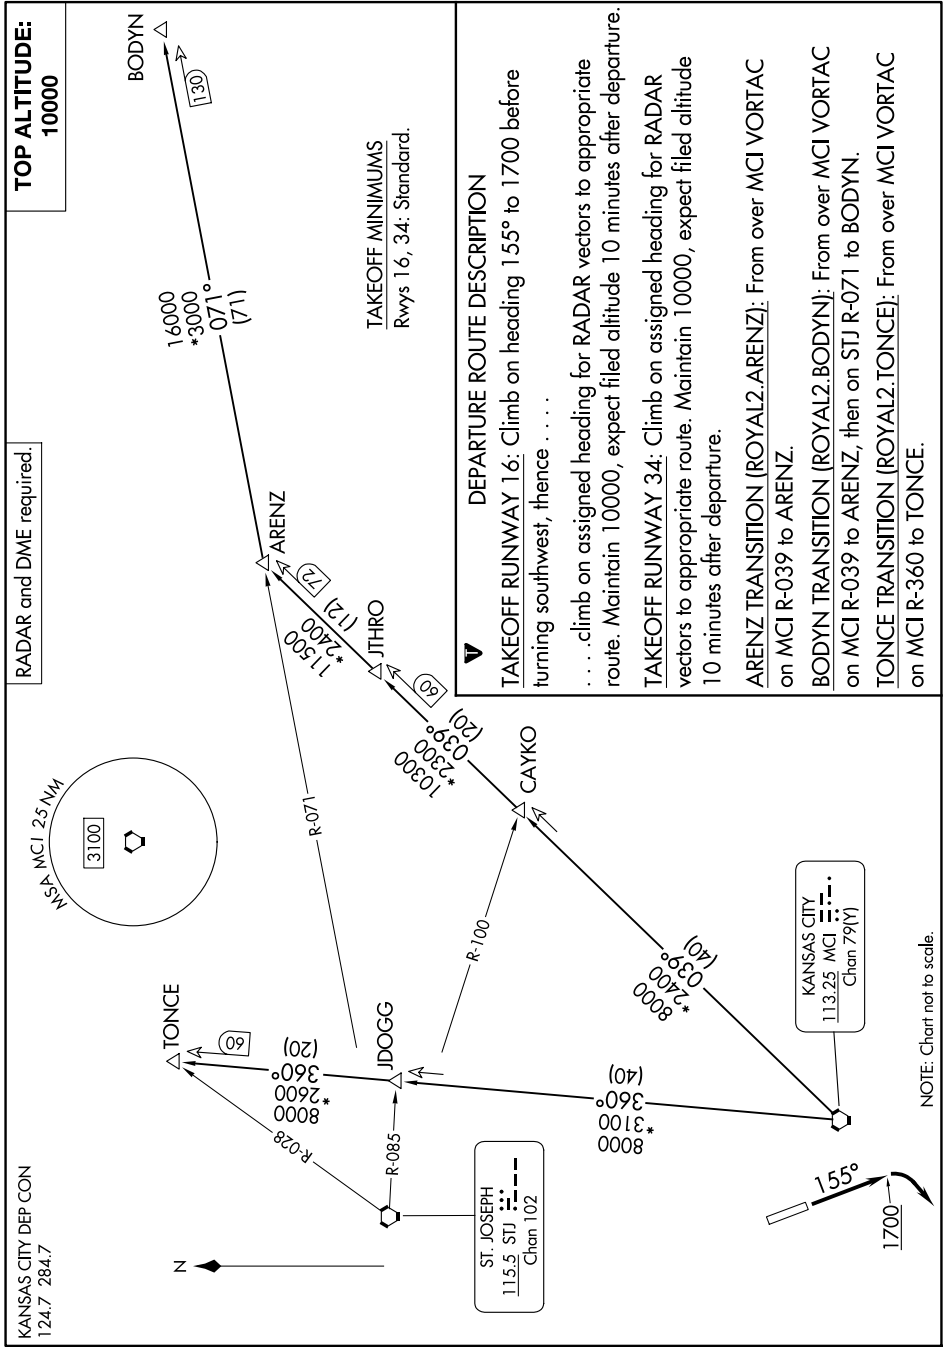

ROYAL TWO DEPARTURE

NC-2, 04 SEP 2025 to 02 OCT 2025

KANSAS CITY DEP CON
124.7 284.7

ROYAL TWO DEPARTURE

NC-2, 04 SEP 2025 to 02 OCT 2025

NOTE: Chart not to scale.