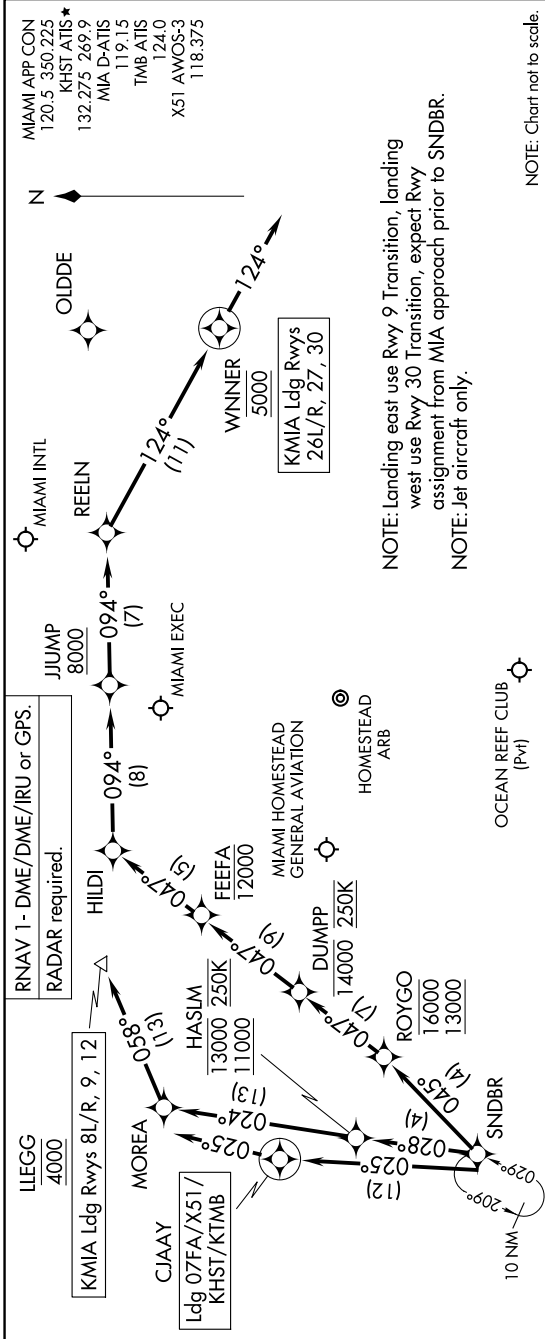

SNDBR THREE ARRIVAL (RNAV) Arrival Routes

MIAMI, FLORIDA

SE-3, 04 SEP 2025 to 02 OCT 2025

ARRIVAL ROUTE DESCRIPTION

LANDING KMIA RUNWAYS 8L/R, 9, 12: From SNDBR on track 028° to cross HASIM between 11000 and 13000 and at 250K, then on track 024° to MOREA, then on track 058° to cross LLEGG at 4000. Expect ILS or RNAV Rwy 9 approach or RADAR vectors to final approach course.

LANDING KMIA RUNWAYS 26L/R, 27, 30: From SNDBR on track 045° to cross ROYGO between 13000 and 16000, then on track 047° to cross DUMPP at or below 14000 and at 250K, then on track 047° to cross FEFFA at or below 12000, then on track 047° to HILDI, then on track 094° to cross JUJUMP at or above 8000, then on track 094° to REELN, then on track 124° to cross WINNER at 5000, then on track 124°. Expect RADAR vectors to final approach course.

LANDING 07FA/X51/KHST/KTMB: From SNDBR on track 025° to CJAAY, then on track 025°. Expect RADAR vectors to final approach course.

SNDBR THREE ARRIVAL (RNAV) Arrival Routes

MIAMI, FLORIDA

SE-3, 04 SEP 2025 to 02 OCT 2025