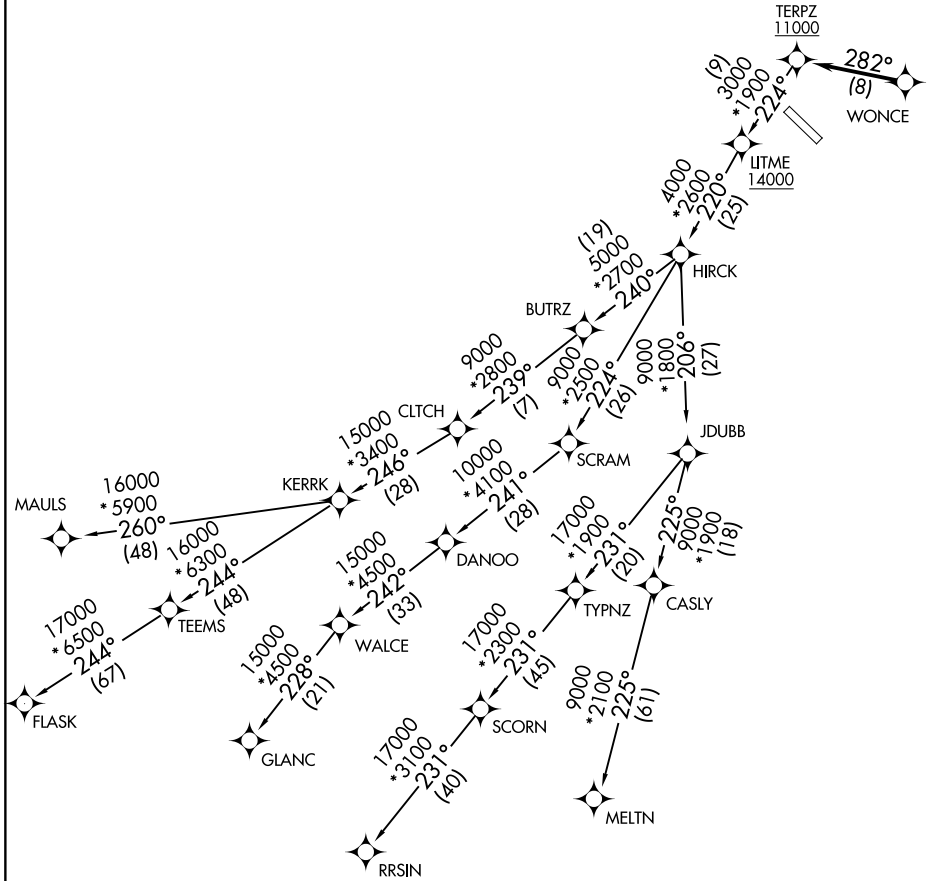

(TERPZ8.TERPZ) 24193

AL-5212 (FAA)

MONTGOMERY COUNTY AIRPARK (GAI)

TERPZ EIGHT DEPARTURE (RNAV)

GAITHERSBURG, MARYLAND

POTOMAC DEP CON
128.7 307.9
AWOS-3PT
128.275
CLNC DEL
121.6
UNICOM
123.075 (CTAF)

RNAV 1 - DME/DME/IRU or GPS.

RADAR required.

**TOP ALTITUDE:
17000**

NE-3, 04 SEP 2025 to 02 OCT 2025

NE-3, 04 SEP 2025 to 02 OCT 2025

NOTE: Jet aircraft only.

TAKEOFF MINIMUMS:
Rwy 14, 32: Standard.

NOTE: Chart not to scale.

TERPZ EIGHT DEPARTURE (RNAV)

GAITHERSBURG, MARYLAND

(TERPZ8.TERPZ) 11JUL24

MONTGOMERY COUNTY AIRPARK (GAI)