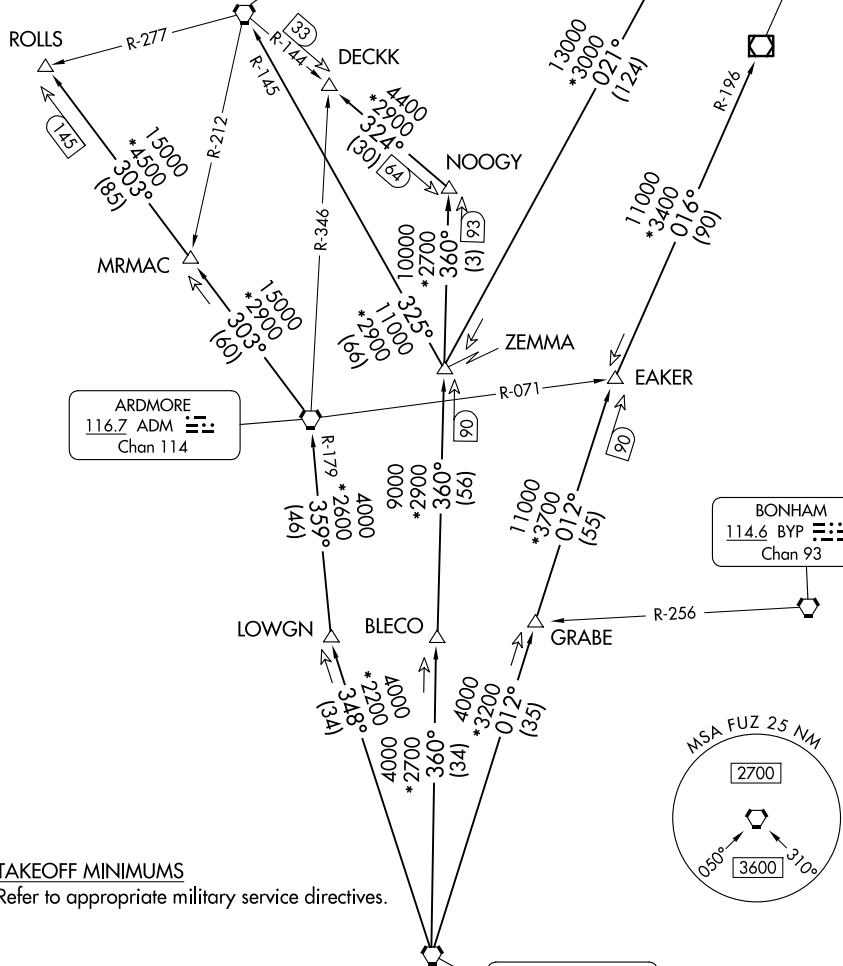

LONE STAR DEP CON
 125.8 257.95
 ATIS ★
 351.675
 CLNC DEL
 126.4 254.325
 GND CON
 121.675 279.575
 NAVY FORT WORTH TOWER ★
 120.95 269.325

**TOP ALTITUDE:
 ASSIGNED BY ATC**

TULSA
 114.4 TUL :...:
 Chan 91

RADAR and DME required.

WILL ROGERS
 114.1 IRW :...:
 Chan 88

OKMULGEE
 114.9 OKM :...:
 Chan 96

ARDMORE
 116.7 ADM :...:
 Chan 114

BONHAM
 114.6 BYP :...:
 Chan 93

RANGER
 115.7 FUZ :...:
 Chan 104

TAKEOFF MINIMUMS
 Refer to appropriate military service directives.

NOTE: Chart not to scale.

(CONTINUED ON FOLLOWING PAGE)

SC-2, 02 OCT 2025 to 30 OCT 2025

SC-2, 02 OCT 2025 to 30 OCT 2025