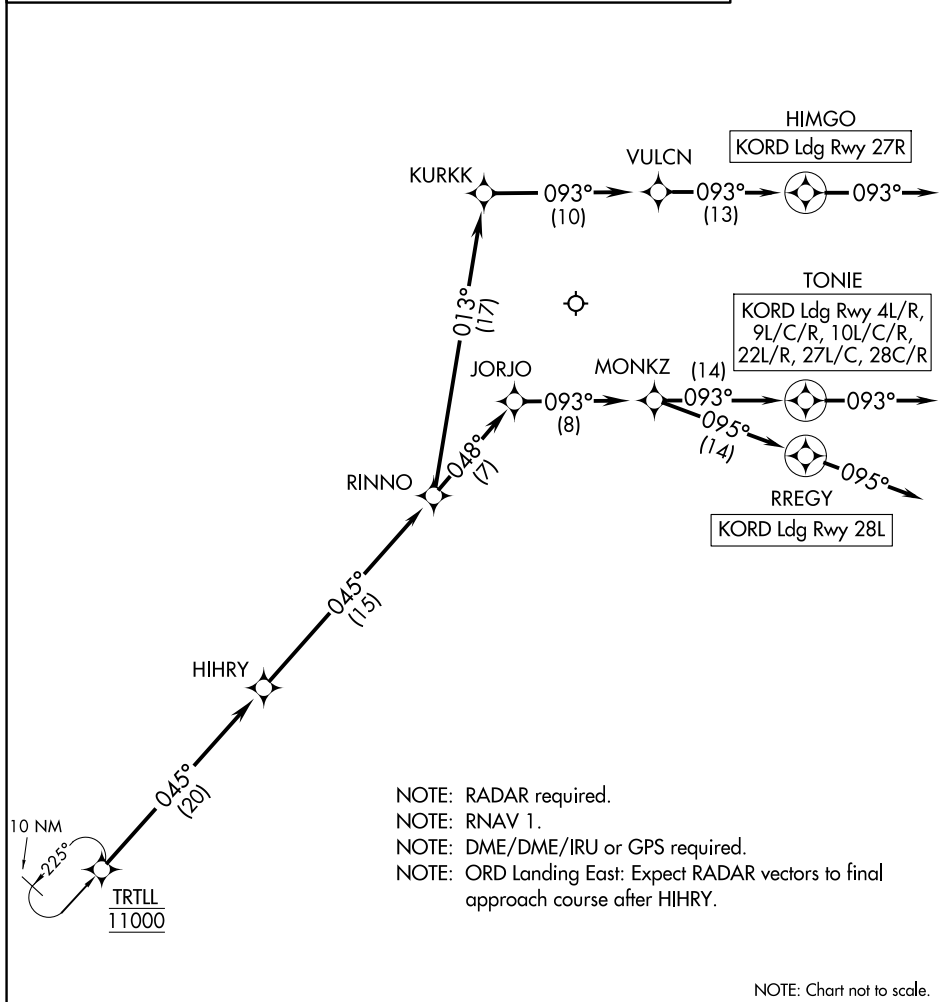

## ARRIVAL ROUTE DESCRIPTION

From TRTLL on track 045° to HIHRY, then on track 045° to RINNO.

LANDING RWYS 4L/R, 9L/C/R, 10L/C/R, 22L/R, 27L/C, 28C/R:

From RINNO on track 048° to JORJO, then on track 093° to MONKZ, then on track 093° to TONIE, then on track 093°. Expect RADAR vectors to final approach course.

LANDING RWY 27R: From RINNO on track 013° to KURKK, then on track 093° to VULCN, then on track 093° to HIMGO, then on track 093°. Expect RADAR vectors to final approach course.

LANDING RWY 28L: From RINNO on track 048° to JORJO, then on track 093° to MONKZ, then on track 095° to RREGY, then on track 095°. Expect RADAR vectors to final approach course.

CHICAGO APP CON  
119.0 292.125  
D-ATIS  
135.4 282.225

- NOTE: RADAR required.
- NOTE: RNAV 1.
- NOTE: DME/DME/IRU or GPS required.
- NOTE: ORD Landing East: Expect RADAR vectors to final approach course after HIHRY.

NOTE: Chart not to scale.

EC-3, 02 OCT 2025 to 30 OCT 2025

EC-3, 02 OCT 2025 to 30 OCT 2025