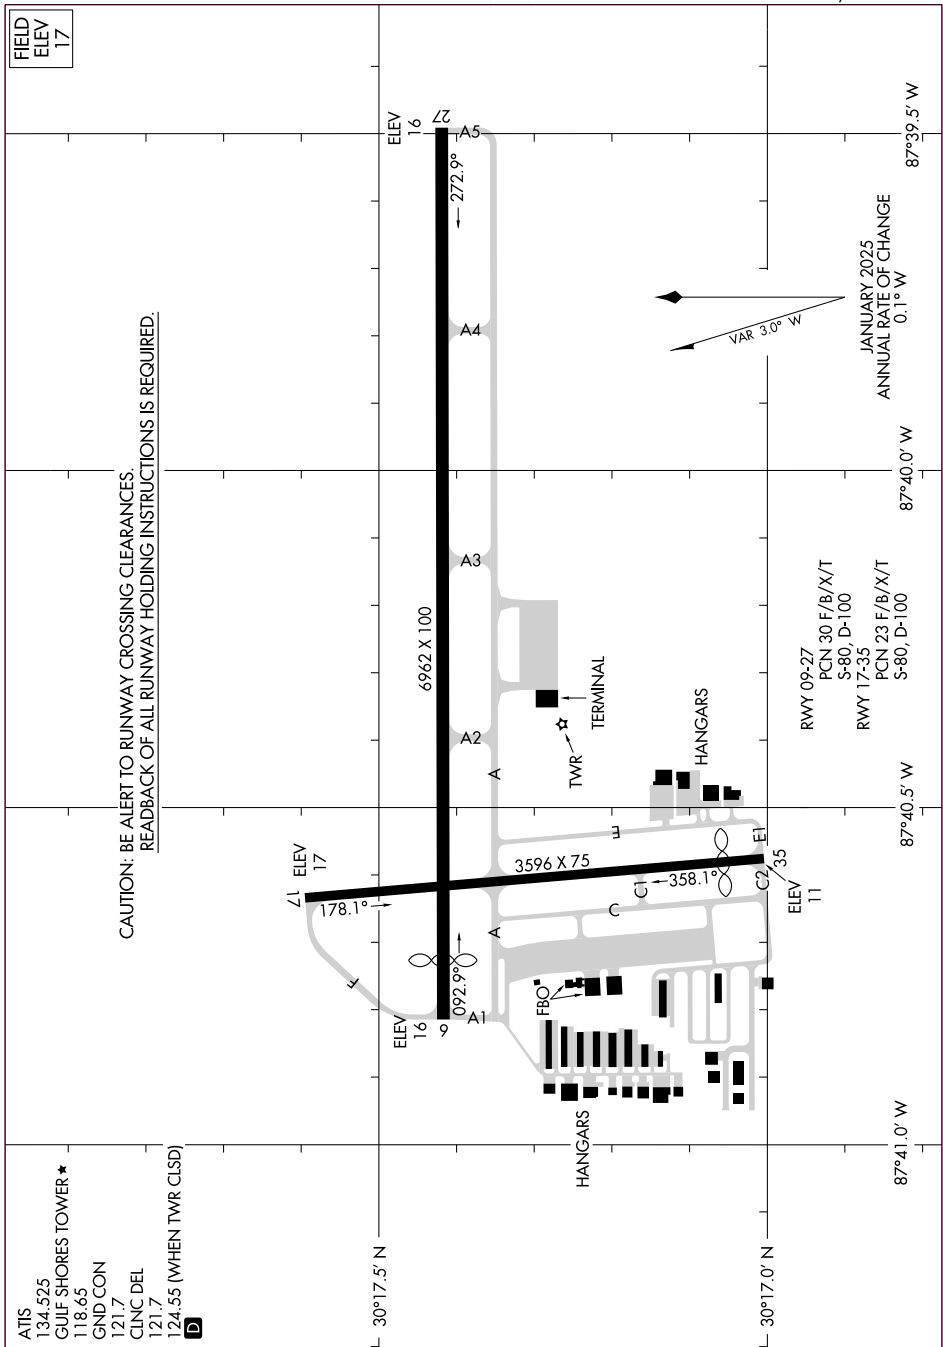

AIRPORT DIAGRAM

GULF SHORES INTL/JACK EDWARDS FLD (JKA)
AL-6827 (FAA)
GULF SHORES, ALABAMA

SE-4, 02 OCT 2025 to 30 OCT 2025

SE-4, 02 OCT 2025 to 30 OCT 2025

AIRPORT DIAGRAM

GULF SHORES, ALABAMA
GULF SHORES INTL/JACK EDWARDS FLD (JKA)