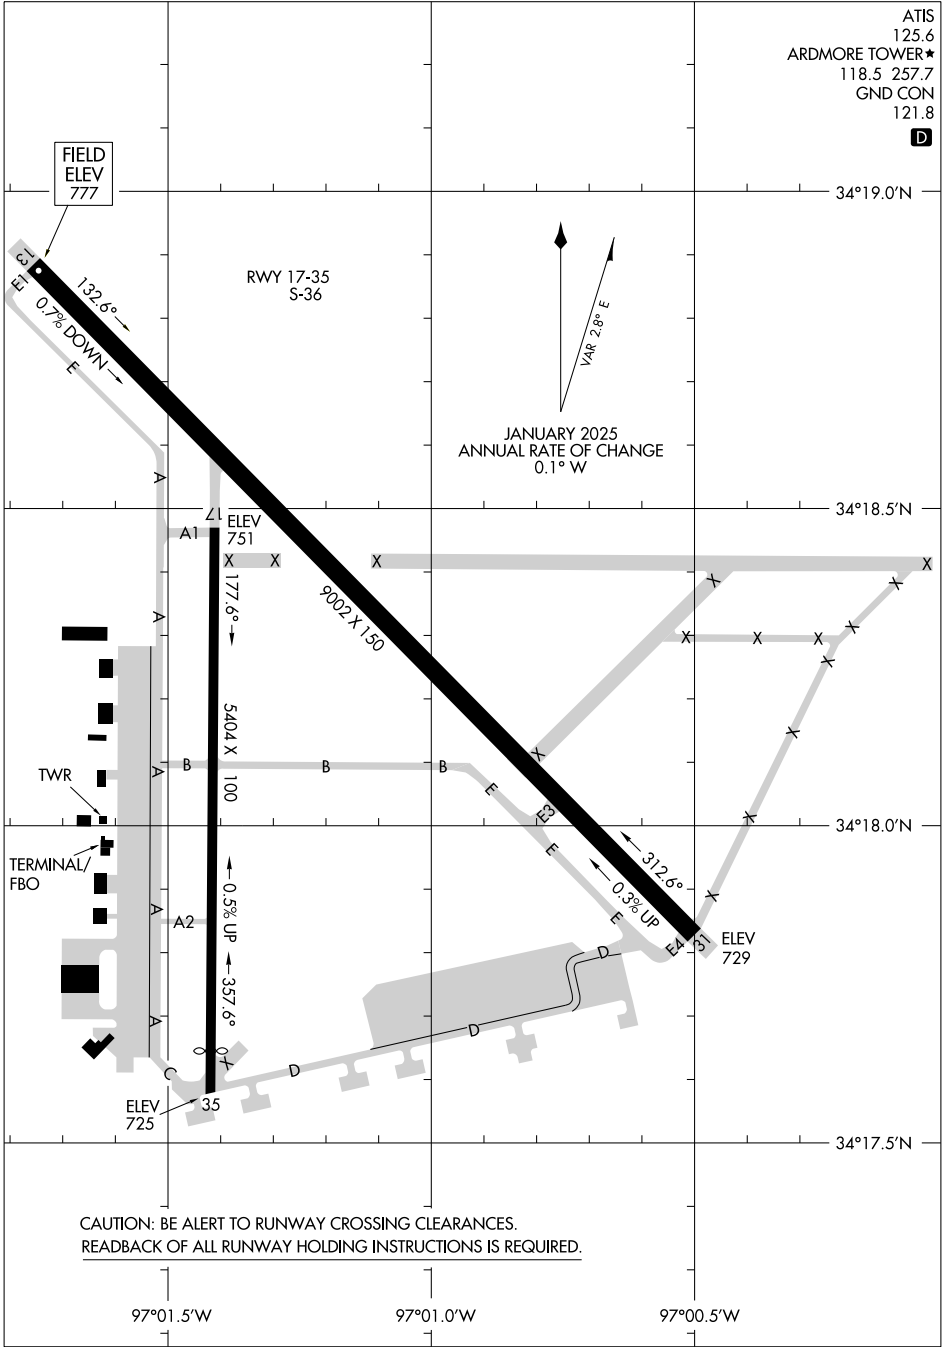

25219

AIRPORT DIAGRAM

AL-22 (FAA)

ARDMORE MUNI (ADM)
ARDMORE, OKLAHOMA

ATIS
125.6
ARDMORE TOWER★
118.5 257.7
GND CON
121.8

SC-1, 30 OCT 2025 to 27 NOV 2025

SC-1, 30 OCT 2025 to 27 NOV 2025

CAUTION: BE ALERT TO RUNWAY CROSSING CLEARANCES.
READBACK OF ALL RUNWAY HOLDING INSTRUCTIONS IS REQUIRED.

AIRPORT DIAGRAM

25219

ARDMORE, OKLAHOMA
ARDMORE MUNI (ADM)