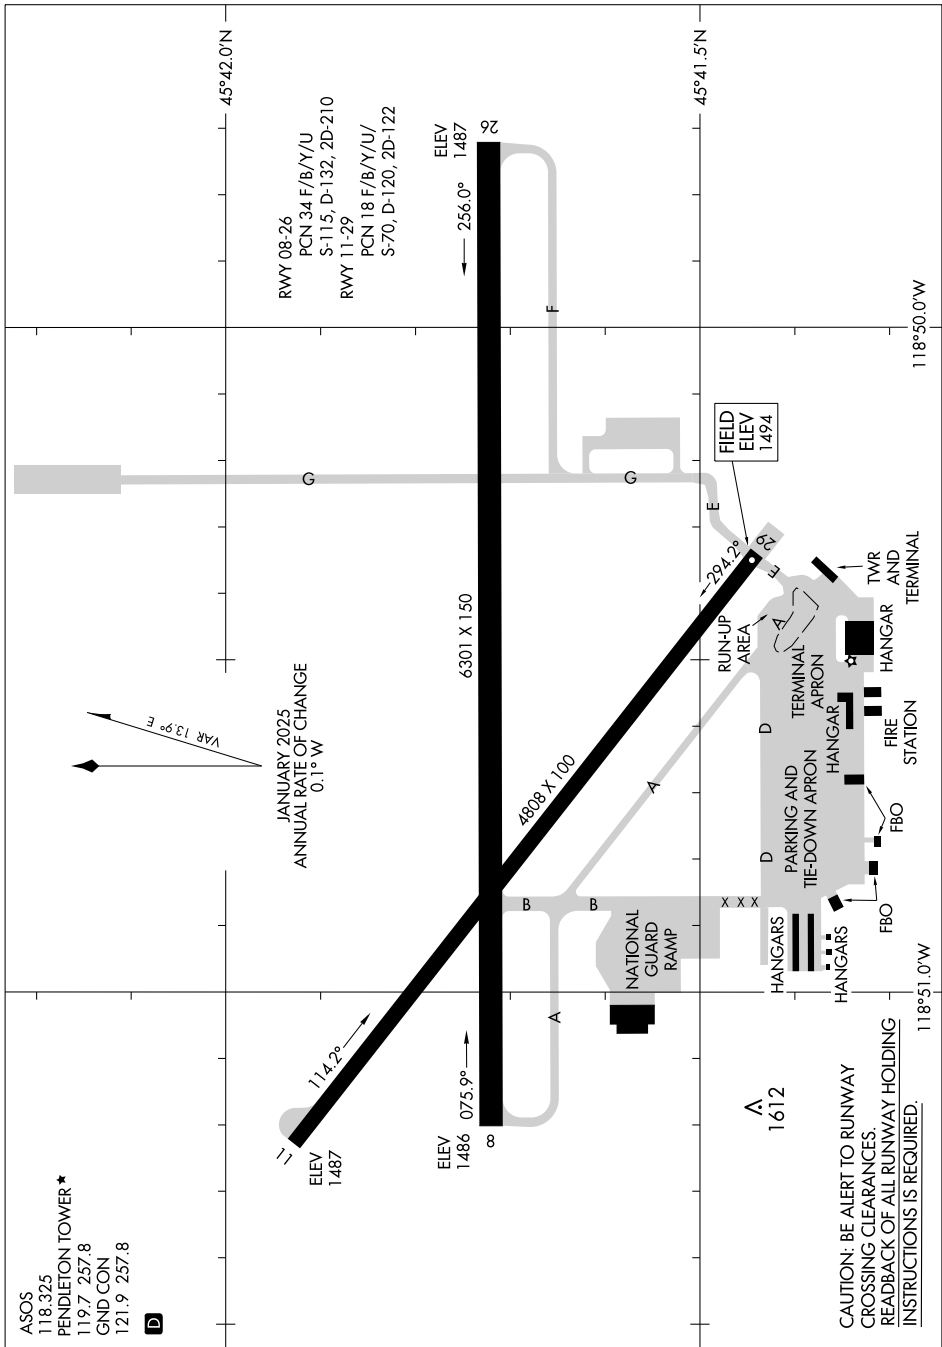

AIRPORT DIAGRAM

EASTERN OREGON RGNL AT PENDLETON (PDT)
AL-316 (FAA)

PENDLETON, OREGON

NW-1, 30 OCT 2025 to 27 NOV 2025

NW-1, 30 OCT 2025 to 27 NOV 2025

AIRPORT DIAGRAM

PENDLETON, OREGON
EASTERN OREGON RGNL AT PENDLETON (PDT)