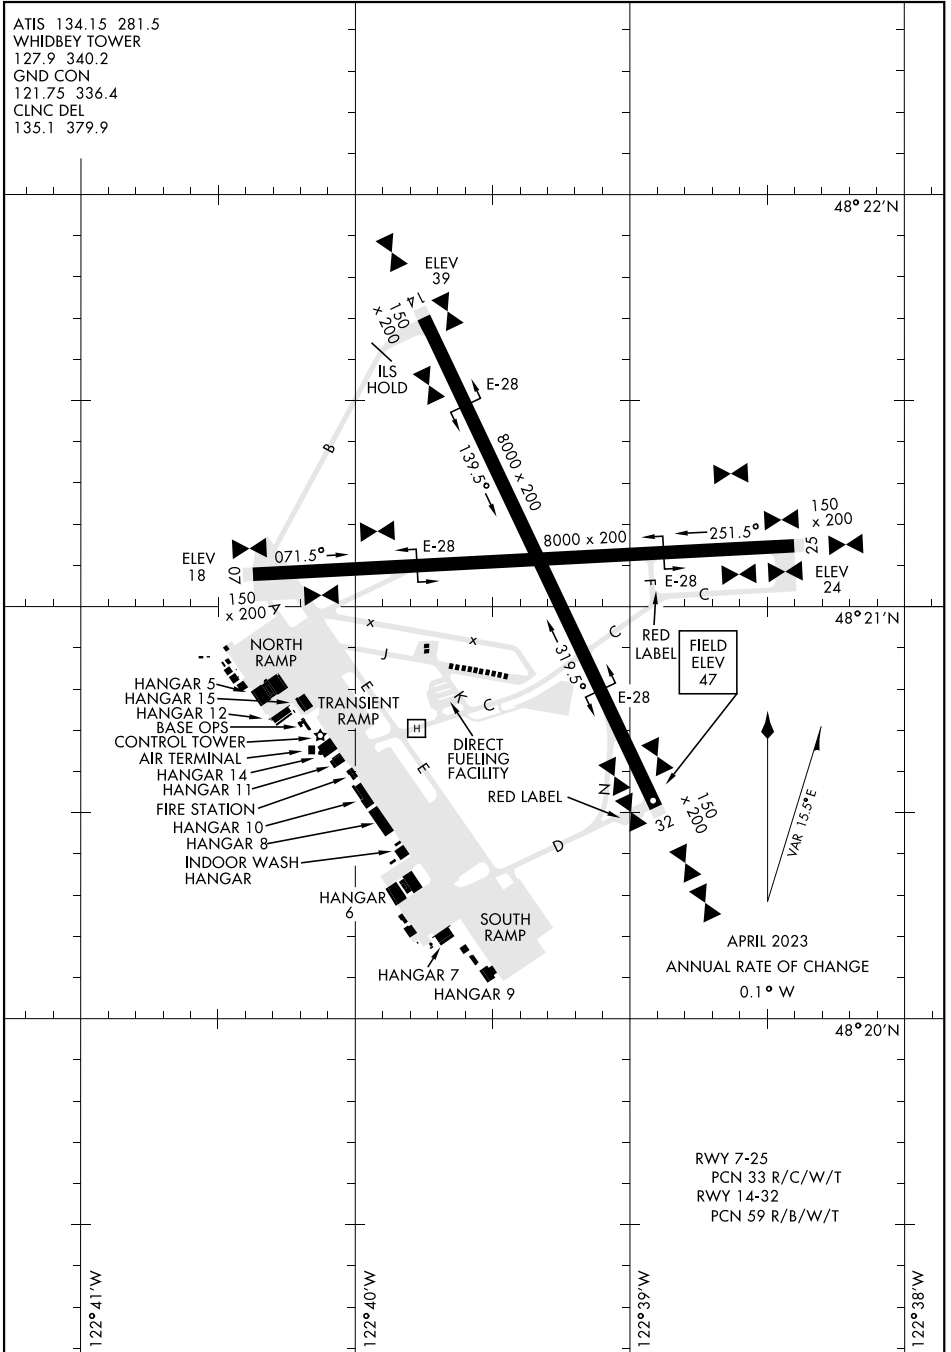

AIRPORT DIAGRAM

[USN]

ATIS 134.15 281.5
 WHIDBEY TOWER
 127.9 340.2
 GND CON
 121.75 336.4
 CLNC DEL
 135.1 379.9

NW-1, 30 OCT 2025 to 27 NOV 2025

NW-1, 30 OCT 2025 to 27 NOV 2025

AIRPORT DIAGRAM