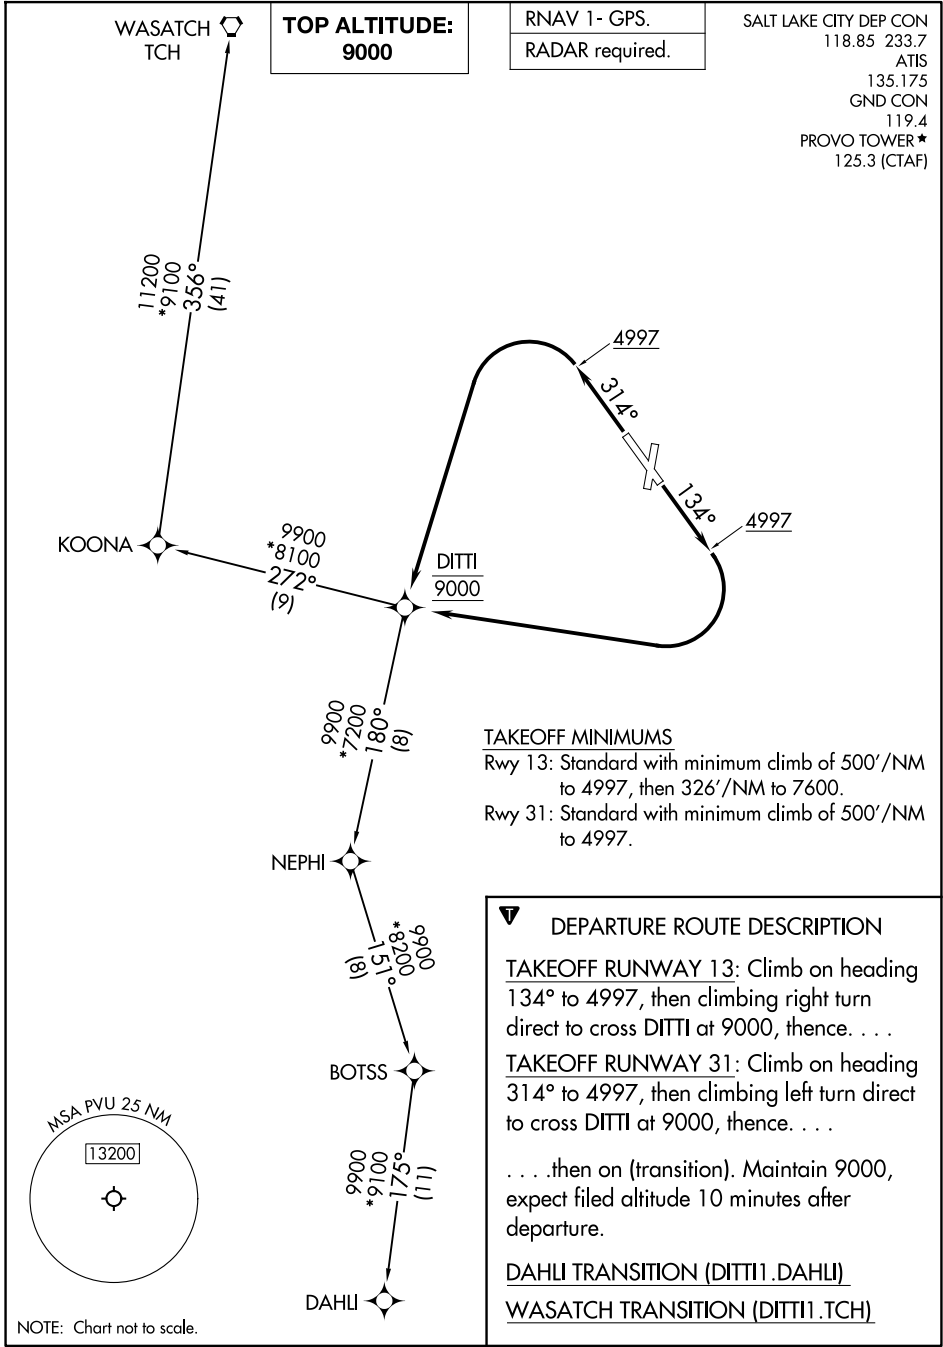

(DITTI1.DITTI) 25051

DITTI ONE DEPARTURE (RNAV)

AL-683 (FAA)

PROVO MUNI (PVU)
PROVO, UTAH

SALT LAKE CITY DEP CON
118.85 233.7
ATIS
135.175
GND CON
119.4
PROVO TOWER *
125.3 (CTAF)

**TOP ALTITUDE:
9000**

RNAV 1- GPS.
RADAR required.

SW-4, 30 OCT 2025 to 27 NOV 2025

SW-4, 30 OCT 2025 to 27 NOV 2025

DITTI ONE DEPARTURE (RNAV)

(DITTI1.DITTI) 26DEC24

PROVO, UTAH
PROVO MUNI (PVU)