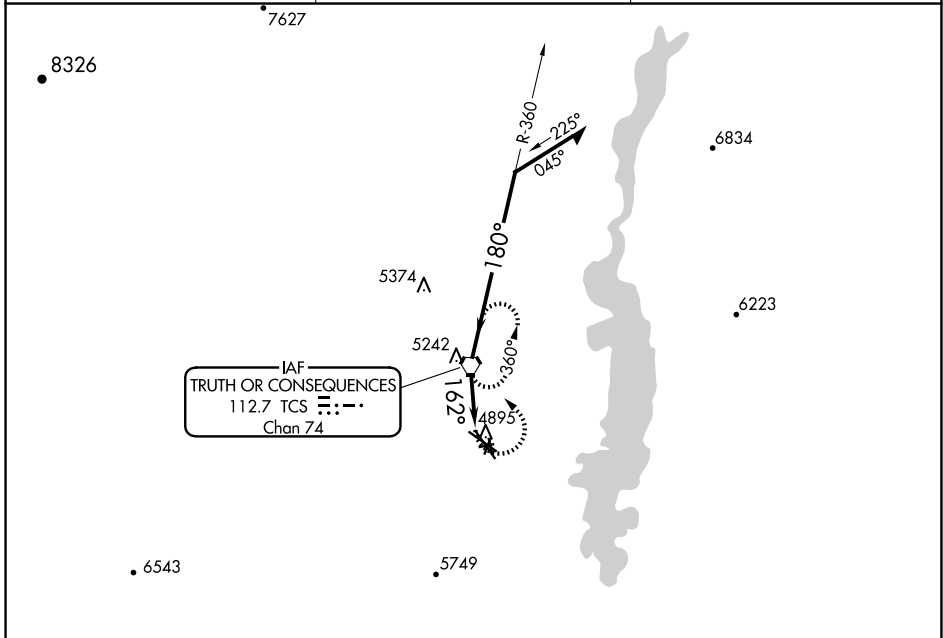

VORTAC TCS 112.7 Chan 74	APP CRS 162°	Rwy Idg TDZE Apt Elev 4862	N/A N/A 4862
--	------------------------	--	---

VOR-A

TRUTH OR CONSEQUENCES MUNI (TCS)

▼ Circling NA to Rwys 1, 7, 11, 15, 19, 25, 29 and 33.
▲ MISSED APPROACH: Climbing left turn to 8300 direct TCS VORTAC and hold, continue climb-in-hold to 8300.

ASOS 120.675	ALBUQUERQUE CENTER 128.2 285.5	UNICOM 122.8 (CTAF) 0
------------------------	--	--

FAF to MAP 2.4 NM						
Knots	60	90	120	150	180	
Min:Sec	2:24	1:36	1:12	0:58	0:48	
CATEGORY	A		B		C	D
CIRCLING	5560-1 698 (700-1)		5580-2 718 (800-2)		6000-3 1138 (1200-3)	

SW-1, 30 OCT 2025 to 27 NOV 2025

SW-1, 30 OCT 2025 to 27 NOV 2025