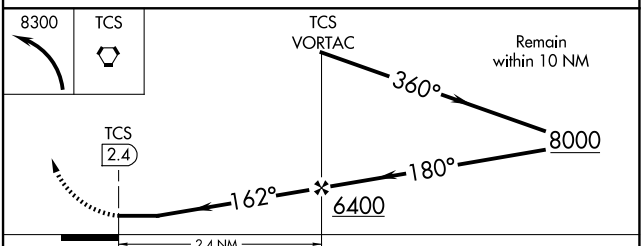

VORTAC TCS 112.7 Chan 74	APP CRS 162°	Rwy Idg TDZE Apt Elev 4862	N/A N/A 4862
--	------------------------	--	---

VOR-A

TRUTH OR CONSEQUENCES MUNI (TCS)

▼ Circling NA to Rwys 1, 7, 11, 15, 19, 25, 29 and 33.
▲ MISSED APPROACH: Climbing left turn to 8300 direct TCS VORTAC and hold, continue climb-in-hold to 8300.

ASOS 120.675	ALBUQUERQUE CENTER 128.2 285.5	UNICOM 122.8 (CTAF) 0
------------------------	--	--

FAF to MAP 2.4 NM						
Knots	60	90	120	150	180	
Min:Sec	2:24	1:36	1:12	0:58	0:48	
CATEGORY	A		B		C	D
CIRCLING	5560-1 698 (700-1)		5580-2 718 (800-2)		6000-3 1138 (1200-3)	