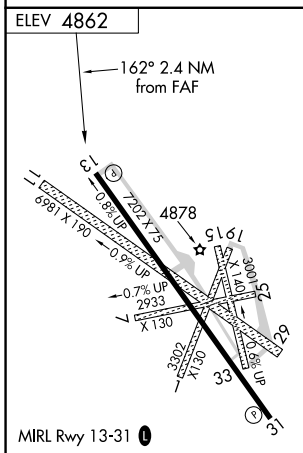

VORTAC TCS 112.7 Chan 74	APP CRS 162°	Rwy Idg TDZE Apt Elev 4862	N/A N/A 4862
--	------------------------	--	---

VOR-A

TRUTH OR CONSEQUENCES MUNI (TCS)

▼ Circling NA to Rwys 1, 7, 11, 15, 19, 25, 29 and 33.
▲ MISSED APPROACH: Climbing left turn to 8300 direct TCS VORTAC and hold, continue climb-in-hold to 8300.

ASOS 120.675	ALBUQUERQUE CENTER 128.2 285.5	UNICOM 122.8 (CTAF) 0
------------------------	--	--

FAF to MAP 2.4 NM						
Knots	60	90	120	150	180	
Min:Sec	2:24	1:36	1:12	0:58	0:48	
CATEGORY	A		B		C	D
CIRCLING	5560-1 698 (700-1)		5580-2 718 (800-2)		6000-3 1138 (1200-3)	