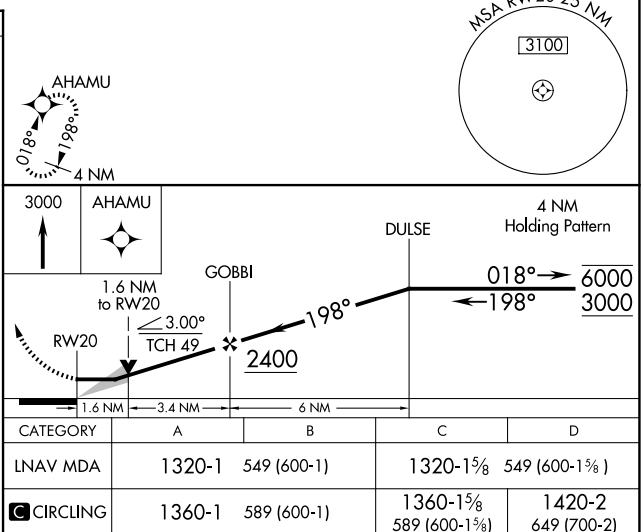

APP CRS	Rwy Idg	<b>5602</b>
<b>198°</b>	TDZE	<b>771</b>
	Apt Elev	<b>771</b>

# RNAV (GPS) RWY 20

MC ALESTER RGNL (M.L.C)

RNP APCH.	MISSED APPROACH: Climb to 3000 direct AHAMU and hold.
-----------	---

ASOS <b>120.425</b>	FORT WORTH CENTER <b>132.2 338.35</b>	UNICOM <b>122.95 (CTAF)</b>
------------------------	--	--------------------------------

SC-1, 30 OCT 2025 to 27 NOV 2025

SC-1, 30 OCT 2025 to 27 NOV 2025