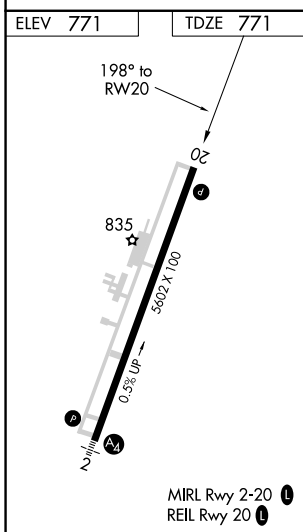

APP CRS	Rwy Idg	<b>5602</b>
<b>198°</b>	TDZE	<b>771</b>
	Apt Elev	<b>771</b>

# RNAV (GPS) RWY 20

MC ALESTER RGNL (M.L.C)

RNP APCH.	MISSED APPROACH: Climb to 3000 direct AHAMU and hold.
-----------	---

ASOS <b>120.425</b>	FORT WORTH CENTER <b>132.2 338.35</b>	UNICOM <b>122.95 (CTAF)</b>
------------------------	--	--------------------------------