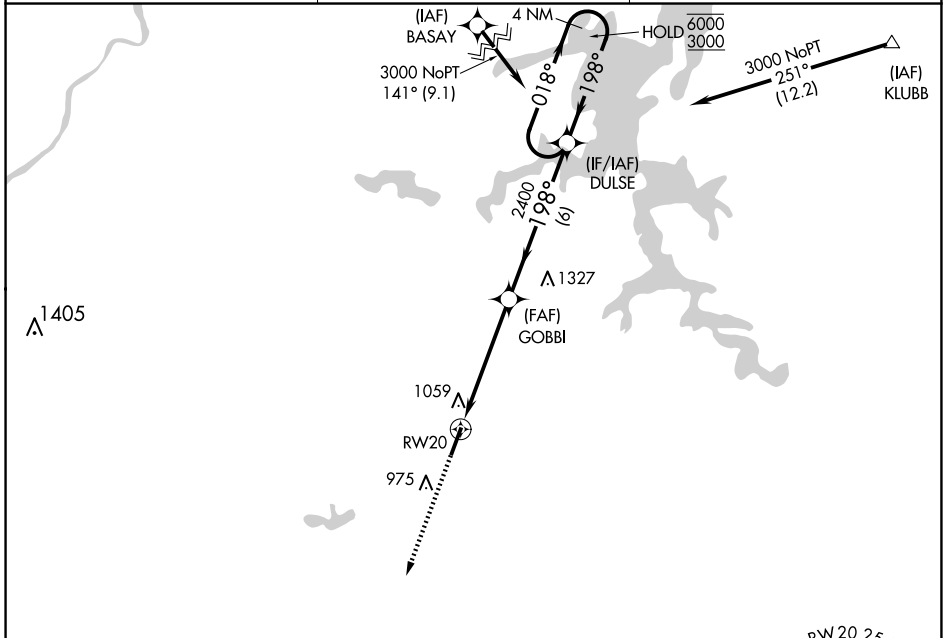

APP CRS	Rwy Idg	<b>5602</b>
<b>198°</b>	TDZE	<b>771</b>
	Apt Elev	<b>771</b>

# RNAV (GPS) RWY 20

MC ALESTER RGNL (M.L.C)

RNP APCH.	MISSED APPROACH: Climb to 3000 direct AHAMU and hold.
-----------	---

ASOS <b>120.425</b>	FORT WORTH CENTER <b>132.2 338.35</b>	UNICOM <b>122.95 (CTAF)</b>
------------------------	--	--------------------------------

SC-1, 30 OCT 2025 to 27 NOV 2025

SC-1, 30 OCT 2025 to 27 NOV 2025