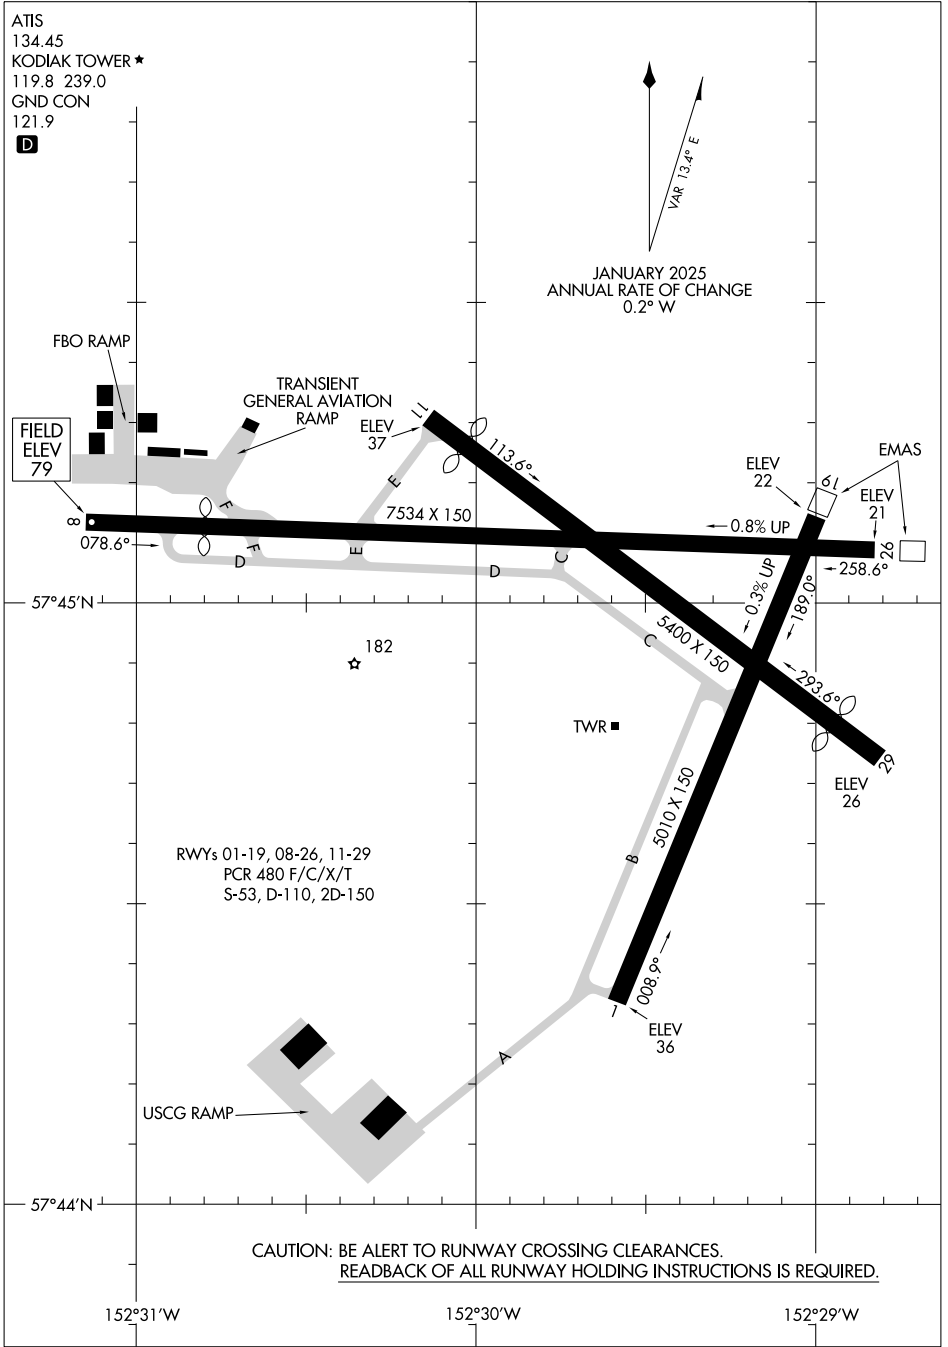

# AIRPORT DIAGRAM

AL-1238 (FAA)

KODIAK (ADQ)(PADQ)  
KODIAK, ALASKA

ATIS  
 134.45  
 KODIAK TOWER ★  
 119.8 239.0  
 GND CON  
 121.9  
**D**

  
 JANUARY 2025  
 ANNUAL RATE OF CHANGE  
 0.2° W

AK, 02 OCT 2025 to 27 NOV 2025

AK, 02 OCT 2025 to 27 NOV 2025

RWYs 01-19, 08-26, 11-29  
 PCR 480 F/C/X/T  
 S-53, D-110, 2D-150

CAUTION: BE ALERT TO RUNWAY CROSSING CLEARANCES.  
 READBACK OF ALL RUNWAY HOLDING INSTRUCTIONS IS REQUIRED.