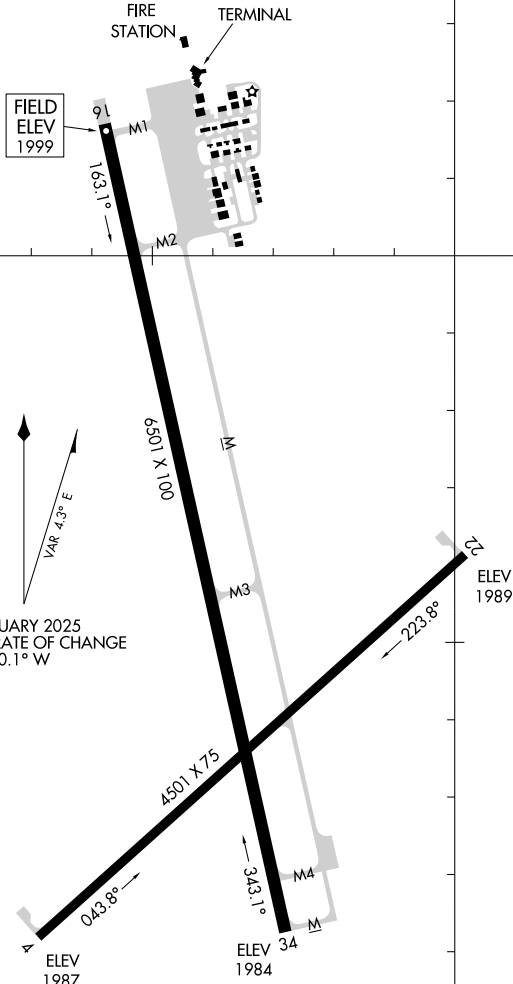

25275

AIRPORT DIAGRAM

AL-5440 (FAA)

HAYS RGNL (HYS)
HAYS, KANSAS

AWOS-3PT
125.525
CTAF/UNICOM
122.8

D

38°51'N

38°50'N

99°17'W

99°16'W

RWY 04-22
PCR 80 R/C/W/T
S-28, D-38

RWY 16-34
PCR 270 R/C/W/T
S-75, D-90, 2D-120

AIRPORT DIAGRAM

25275

HAYS, KANSAS
HAYS RGNL (HYS)

NC-2, 30 OCT 2025 to 27 NOV 2025

NC-2, 30 OCT 2025 to 27 NOV 2025