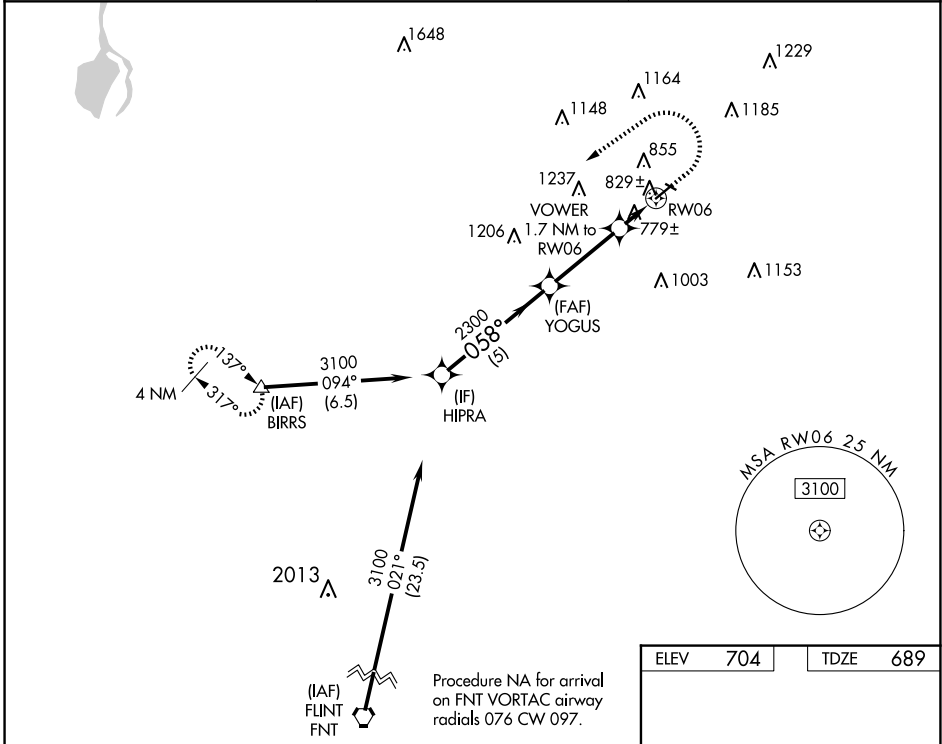

WAAS CH 56441 W06A	APP CRS 058°	Rwy Ldg TDZE Apt Elev	4302 689 704
--	------------------------	-----------------------------	---

RNAV (GPS) RWY 6

TUSCOLA AREA (CFS)

RNP APCH - GPS.

⚠ Circling NA to Rwys 13 and 31. Rwy 6 helicopter visibility reduction below 1 SM NA. Procedure NA at night.

MISSED APPROACH: Climb to 1100 then climbing left turn to 3100 direct BIRRS and hold.

AWOS-3 119.275	GREAT LAKES APP CON* 120.95 235.625	UNICOM 123.0 (CTAF) ①
--------------------------	---	--

ELEV	704	TDZE	689
------	-----	------	-----

CATEGORY	A	B	C	D
LP MDA	1040-1		351 (400-1)	
LP MDA	1080-1	391 (400-1)		1080-1 1/8 391 (400-1 1/8)
C CIRCLING	1200-1	496 (500-1)		1600-2 3/4 896 (900-2 3/4)