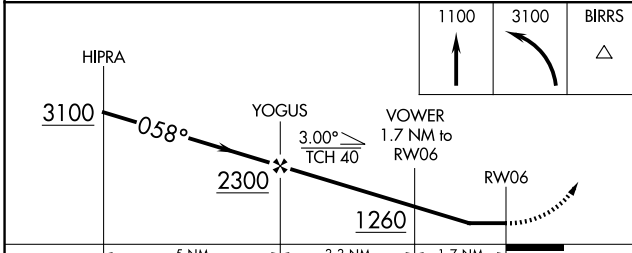

WAAS CH 56441 W06A	APP CRS 058°	Rwy Ldg TDZE Apt Elev	4302 689 704
--	------------------------	-----------------------------	---

RNAV (GPS) RWY 6

TUSCOLA AREA (CFS)

RNP APCH - GPS.

⚠ Circling NA to Rwys 13 and 31. Rwy 6 helicopter visibility reduction below 1 SM NA. Procedure NA at night.

MISSED APPROACH: Climb to 1100 then climbing left turn to 3100 direct BIRRS and hold.

AWOS-3 119.275	GREAT LAKES APP CON* 120.95 235.625	UNICOM 123.0 (CTAF) ①
--------------------------	---	--

ELEV	704	TDZE	689
------	-----	------	-----

CATEGORY	A	B	C	D
LP MDA	1040-1		351 (400-1)	
LP MDA	1080-1	391 (400-1)		1080-1 1/8 391 (400-1 1/8)
C CIRCLING	1200-1	496 (500-1)		1600-2 3/4 896 (900-2 3/4)