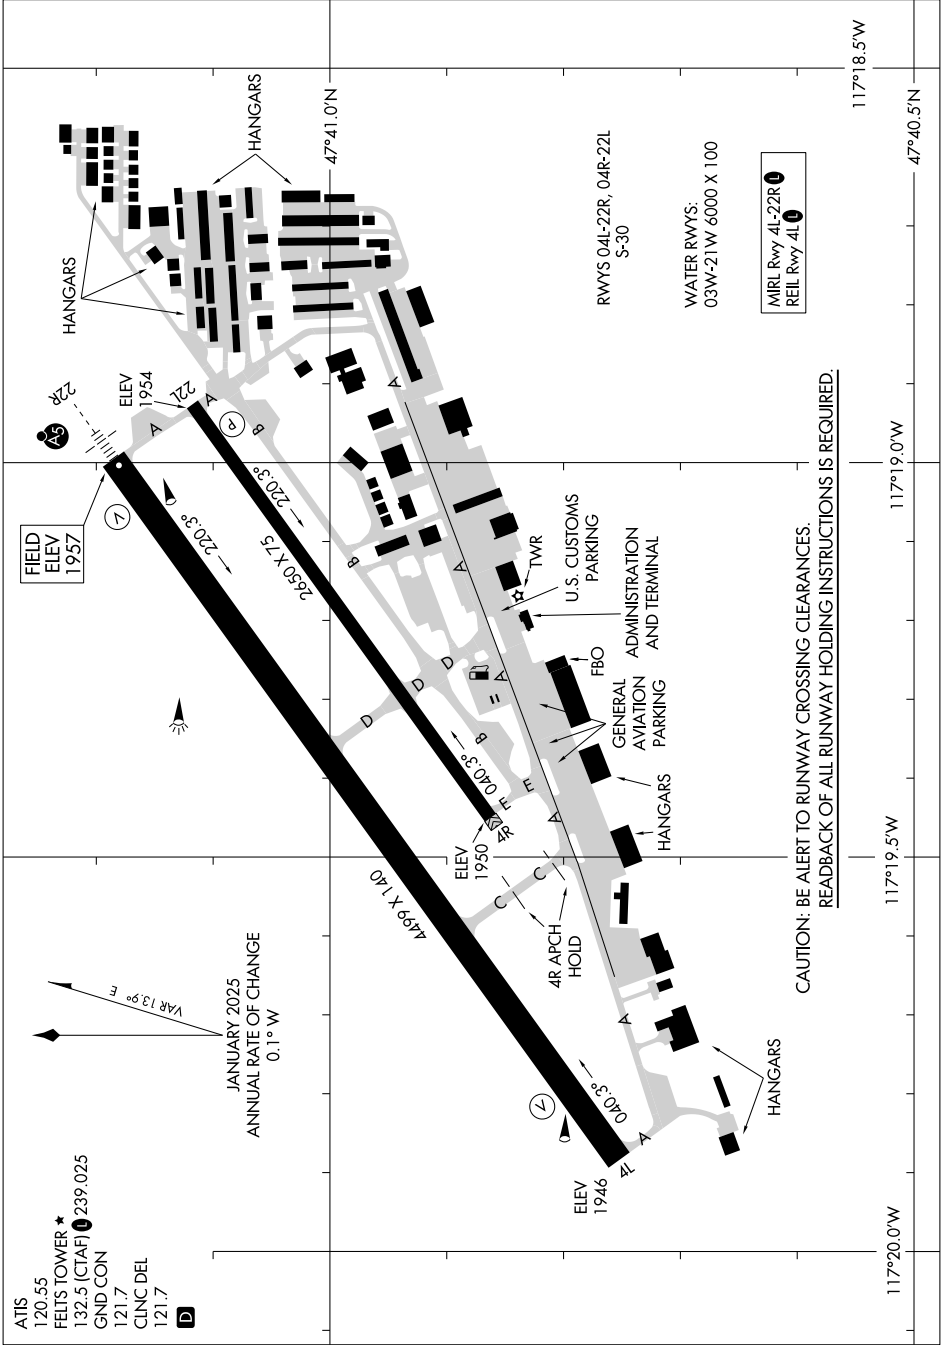

25163

AIRPORT DIAGRAM

AL-402 (FAA)

FELTS FLD (SF F)
SPOKANE, WASHINGTON

NW-1, 27 NOV 2025 to 25 DEC 2025

CAUTION: BE ALERT TO RUNWAY CROSSING CLEARANCES.
READBACK OF ALL RUNWAY HOLDING INSTRUCTIONS IS REQUIRED.

NW-1, 27 NOV 2025 to 25 DEC 2025

AIRPORT DIAGRAM

25163

SPOKANE, WASHINGTON
FELTS FLD (SF F)

ATIS 120.55
 FELTS TOWER * 132.5 (CTAF) 239.025
 GND CON 121.7
 CLNC DEL 121.7

(D)