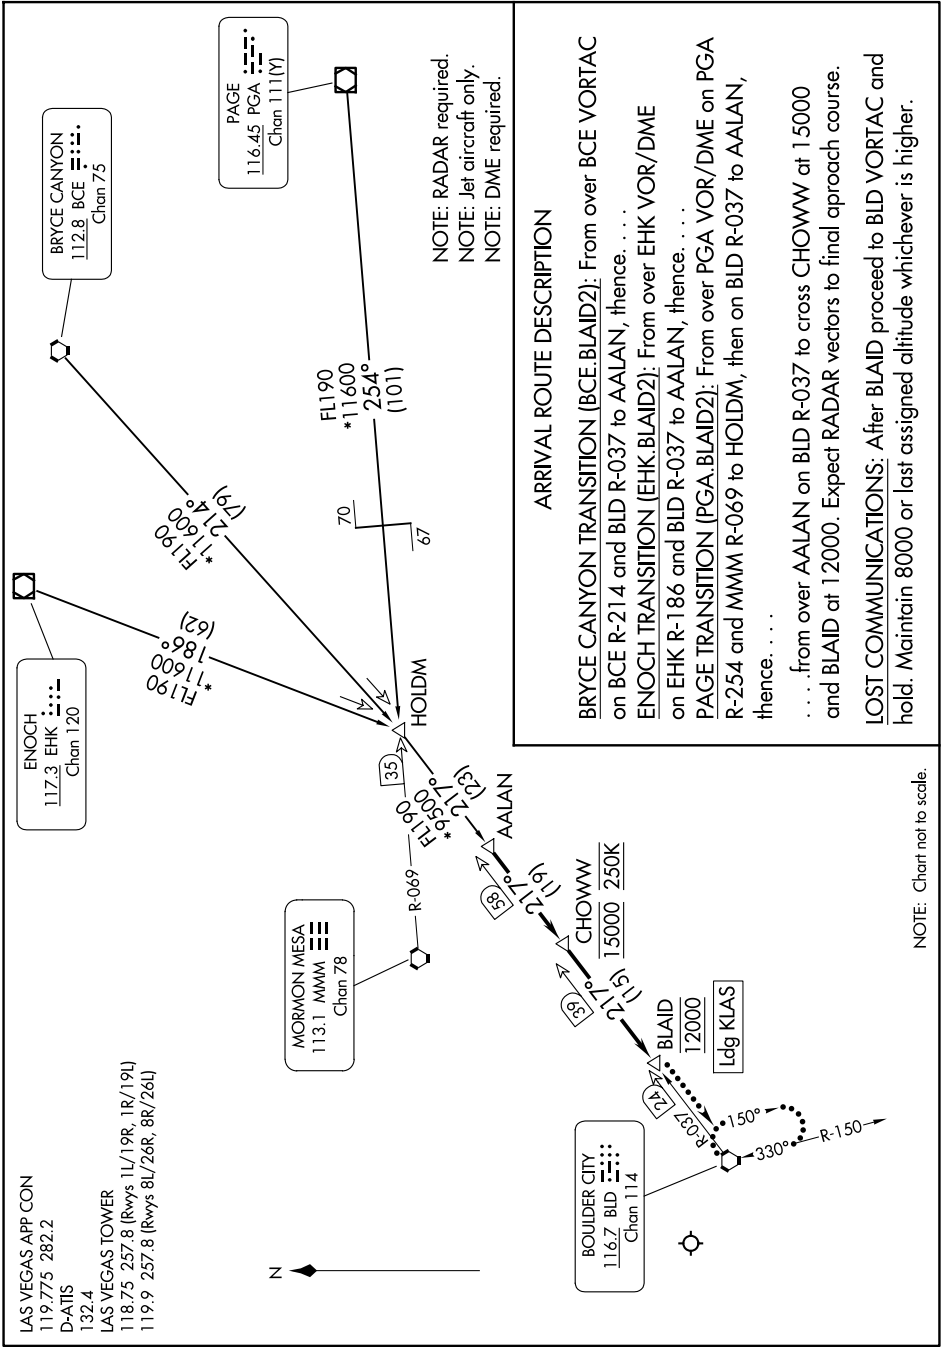

BLAID TWO ARRIVAL

AL-662 (FAA)

HARRY REID INTL (LAS)
LAS VEGAS, NEVADA

SW-4, 27 NOV 2025 to 25 DEC 2025

SW-4, 27 NOV 2025 to 25 DEC 2025

BLAID TWO ARRIVAL