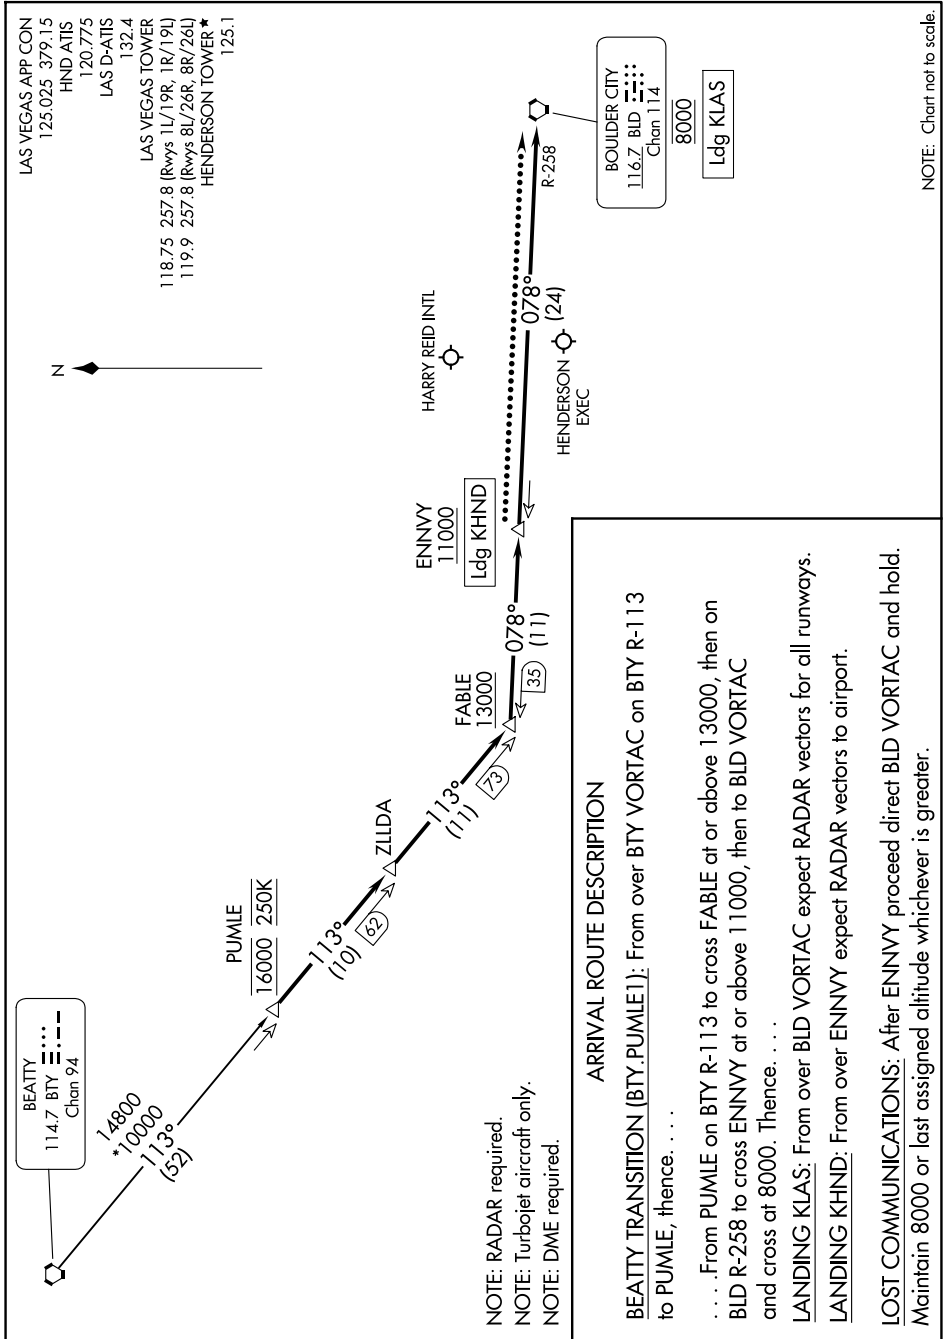

PUMLE ONE ARRIVAL

SW-4, 27 NOV 2025 to 25 DEC 2025

PUMLE ONE ARRIVAL

SW-4, 27 NOV 2025 to 25 DEC 2025