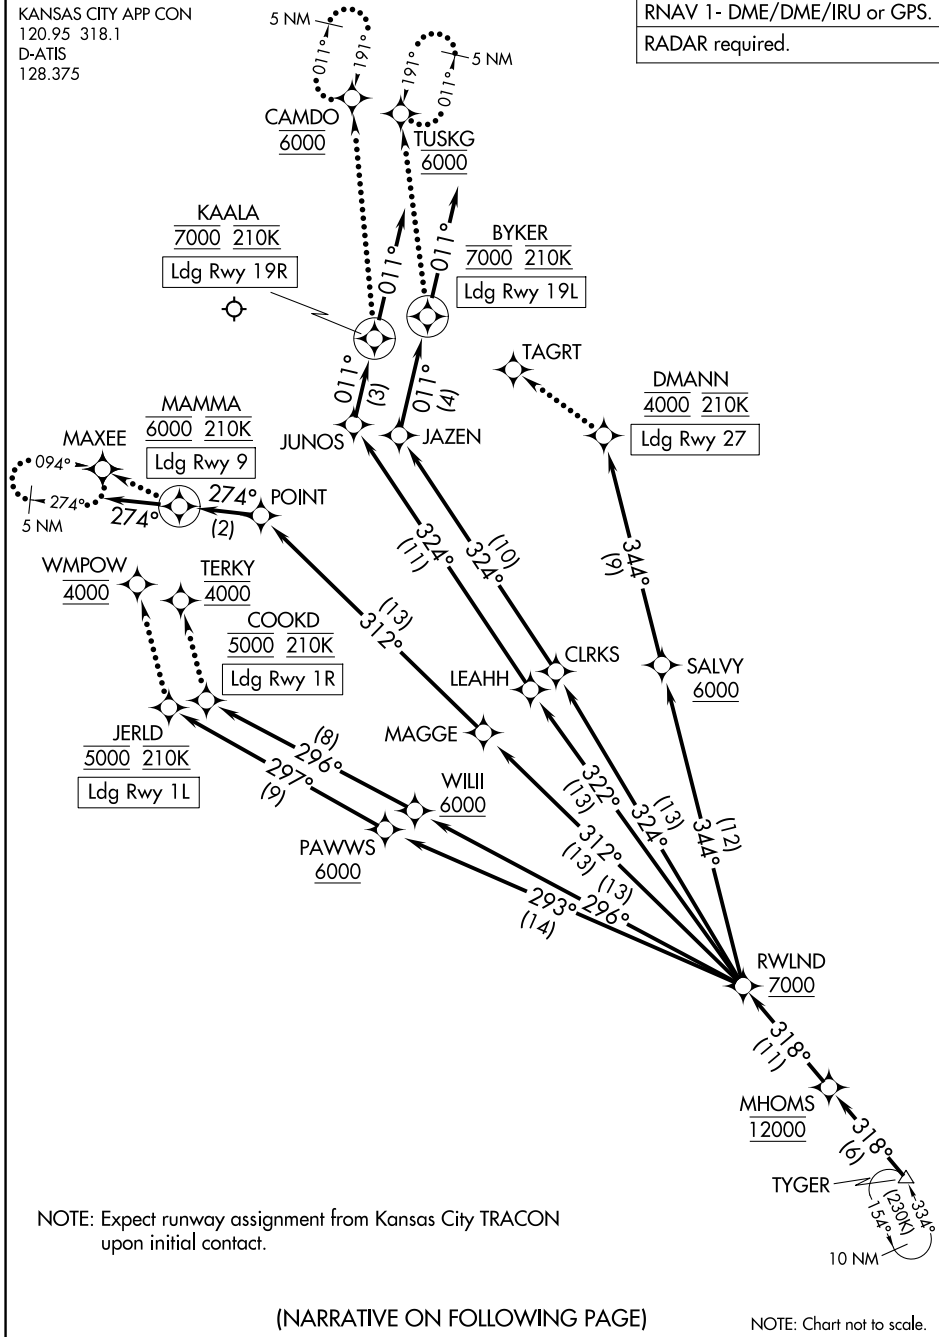

(TYGER.MHOMS3) 23222

AL-780 (FAA)

KANSAS CITY INTL (MCI)
KANSAS CITY, MISSOURI

MHOMS THREE ARRIVAL (RNAV) Arrival Routes

RNAV 1- DME/DME/IRU or GPS.
RADAR required.

KANSAS CITY APP CON
120.95 318.1
D-ATIS
128.375

NC-3, 27 NOV 2025 to 25 DEC 2025

NC-3, 27 NOV 2025 to 25 DEC 2025

NOTE: Expect runway assignment from Kansas City TRACON upon initial contact.

(NARRATIVE ON FOLLOWING PAGE)

NOTE: Chart not to scale.

MHOMS THREE ARRIVAL (RNAV) Arrival Routes

KANSAS CITY, MISSOURI
KANSAS CITY INTL (MCI)

(TYGER.MHOMS3) 10AUG23