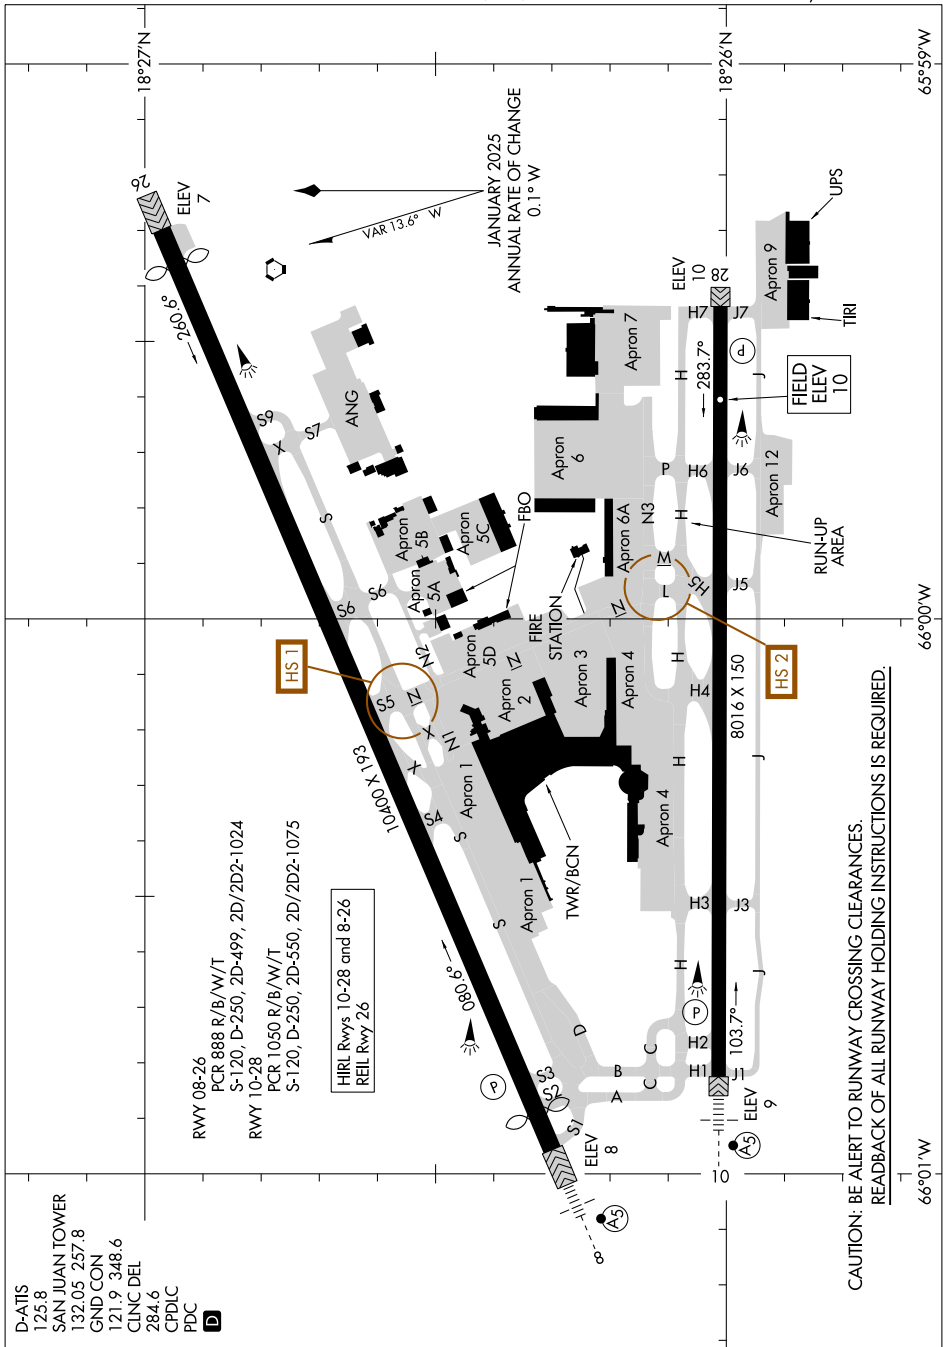

AIRPORT DIAGRAM

AL-784 (FAA)

LUIS MUNOZ MARIN INTL (SJU)
SAN JUAN, PUERTO RICO

SE-3, 27 NOV 2025 to 25 DEC 2025

SE-3, 27 NOV 2025 to 25 DEC 2025

AIRPORT DIAGRAM

SAN JUAN, PUERTO RICO
LUIS MUNOZ MARIN INTL (SJU)

CAUTION: BE ALERT TO RUNWAY CROSSING CLEARANCES.
READBACK OF ALL RUNWAY HOLDING INSTRUCTIONS IS REQUIRED.