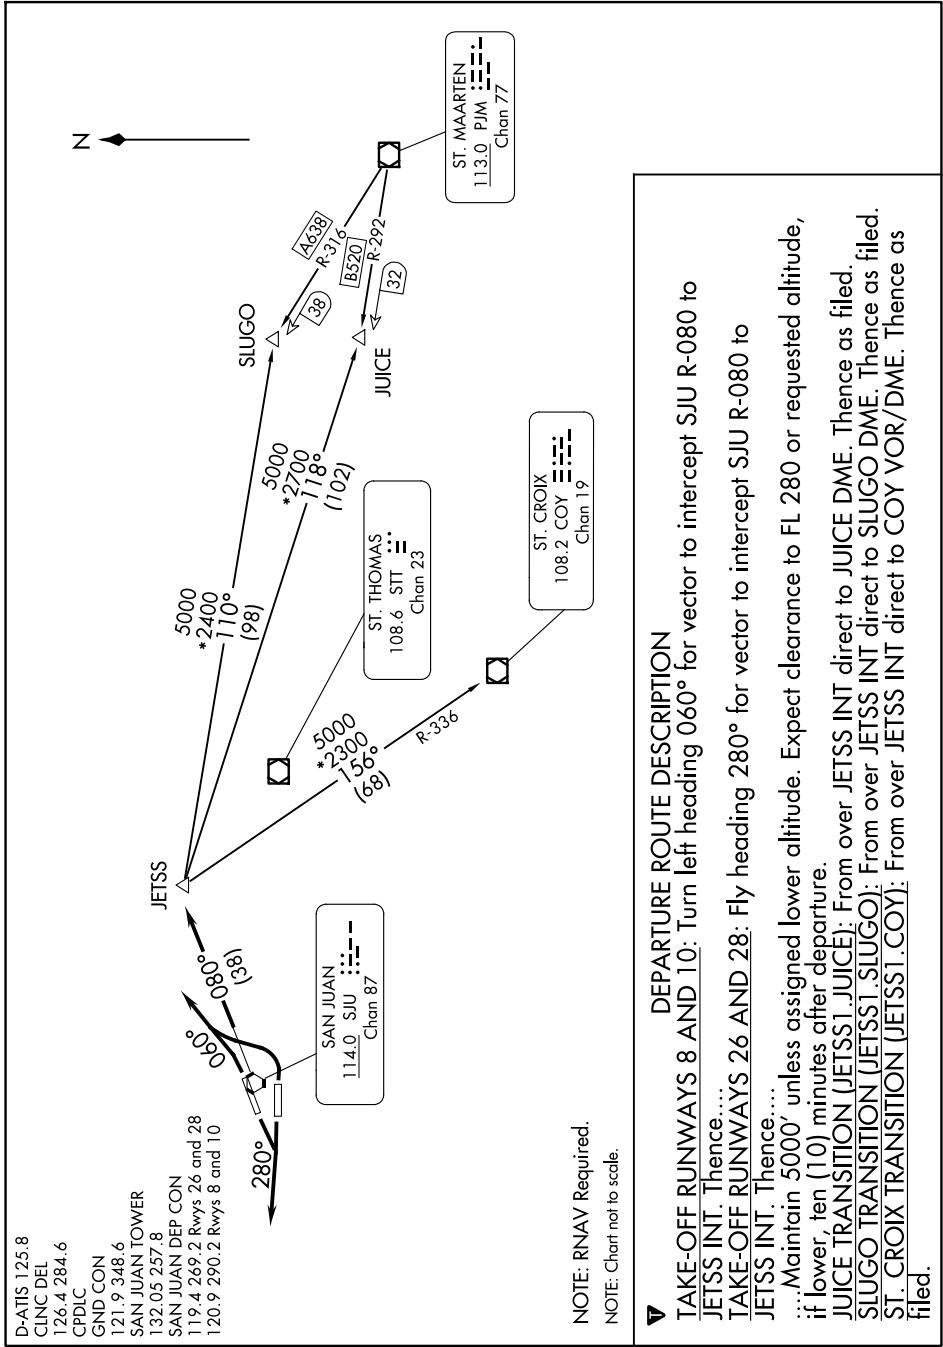

JETSS ONE DEPARTURE

AL-784 (FAA)

LUIS MUNOZ MARIN INTL (SJU)(TJSJ)
SAN JUAN, PUERTO RICO

SE-3, 27 NOV 2025 to 25 DEC 2025

NOTE: RNAV Required.
NOTE: Chart not to scale.

SE-3, 27 NOV 2025 to 25 DEC 2025