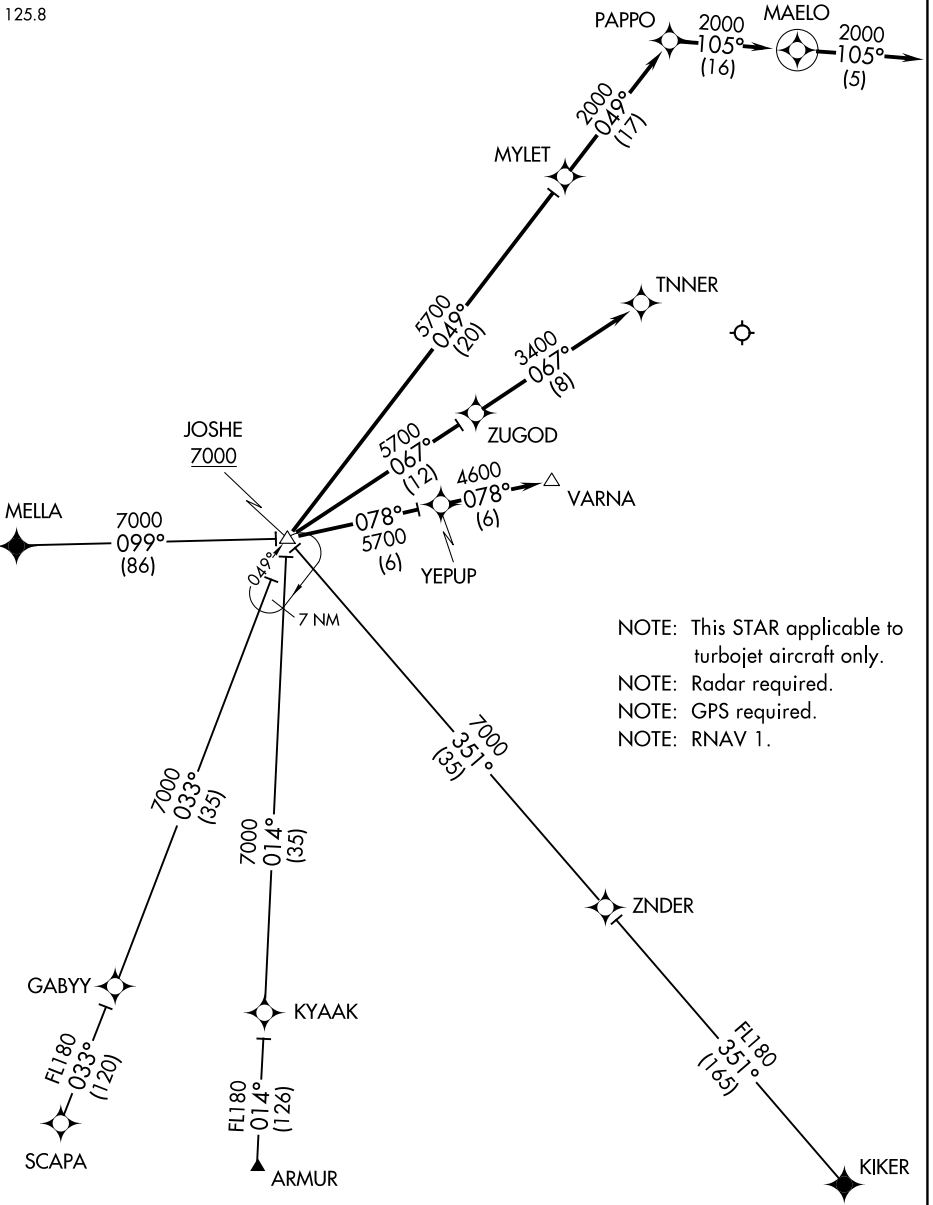

(JOSHE.JOSHE3) 19339

AL-784 (FAA)

LUIS MUNOZ MARIN INTL
SAN JUAN, PUERTO RICO

JOSHE THREE ARRIVAL (RNAV)

SAN JUAN APP CON
119.4 269.2 (WEST & SW)
120.9 290.2 (NORTH & EAST)
D-ATIS
125.8

NOTE: This STAR applicable to turbojet aircraft only.
 NOTE: Radar required.
 NOTE: GPS required.
 NOTE: RNAV 1.

NOTE: Chart not to scale.

(NARRATIVE ON FOLLOWING PAGE)

JOSHE THREE ARRIVAL (RNAV)

(JOSHE.JOSHE3) 18NOV10

SAN JUAN, PUERTO RICO
LUIS MUNOZ MARIN INTL

SE-3, 27 NOV 2025 to 25 DEC 2025

SE-3, 27 NOV 2025 to 25 DEC 2025