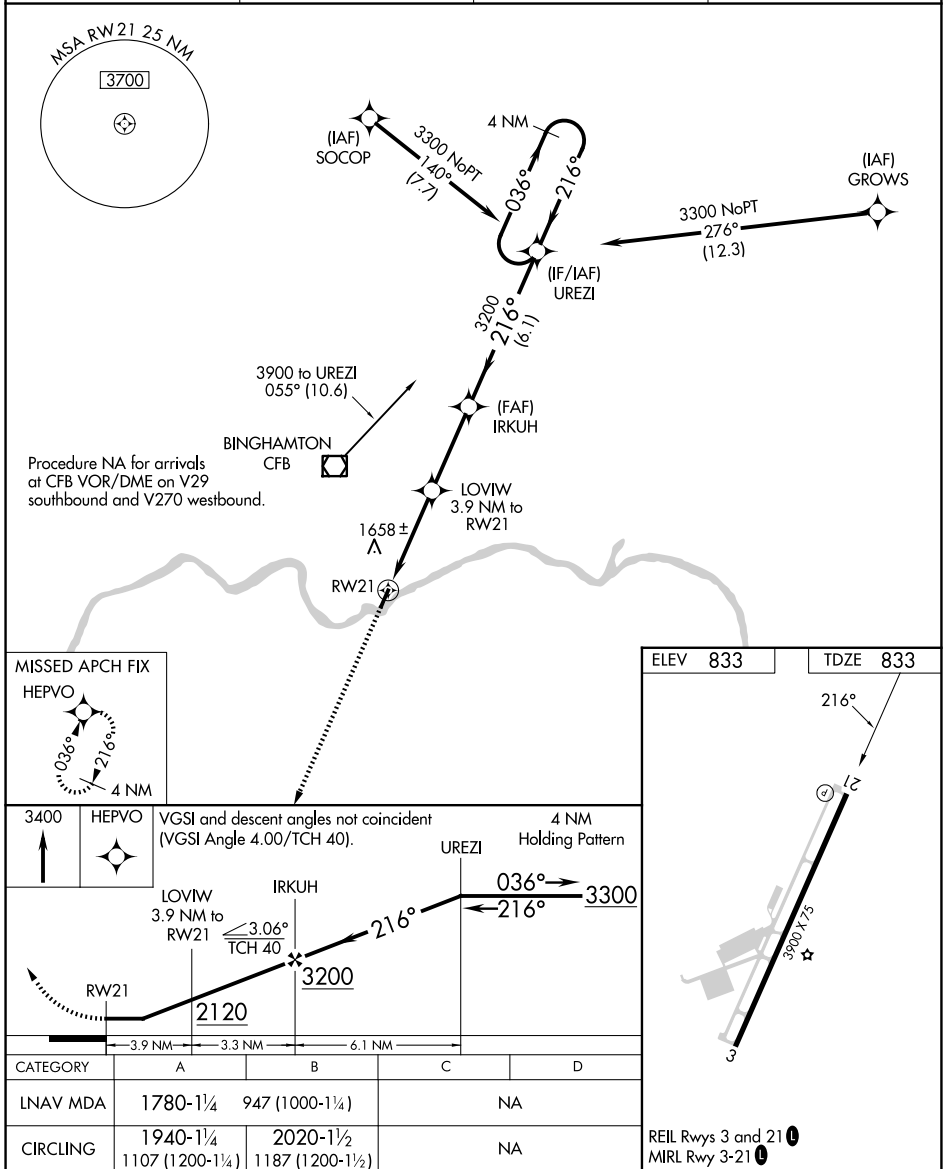

APP CRS 216°	Rwy Ldg TDZE Apt Elev	3900 833 833
------------------------	-----------------------------	---

RNAV (GPS) RWY 21

TRI-CITIES (CZG)

▼ DME/DME RNP-0.3 NA. ▲ NA Procedure NA at night. ☒ -16°C Rwy 21 helicopter visibility reduction below 1 SM NA.	MISSED APPROACH: Climb to 3400 direct HEPVO and hold.
--	---

AWOS-3 119.075	BINGHAMTON APP CON ★ 118.6 257.625	CLNC DEL 121.7	UNICOM 122.8 (CTAF) 0
--------------------------	--	--------------------------	---------------------------------

NE-2, 27 NOV 2025 to 25 DEC 2025

NE-2, 27 NOV 2025 to 25 DEC 2025