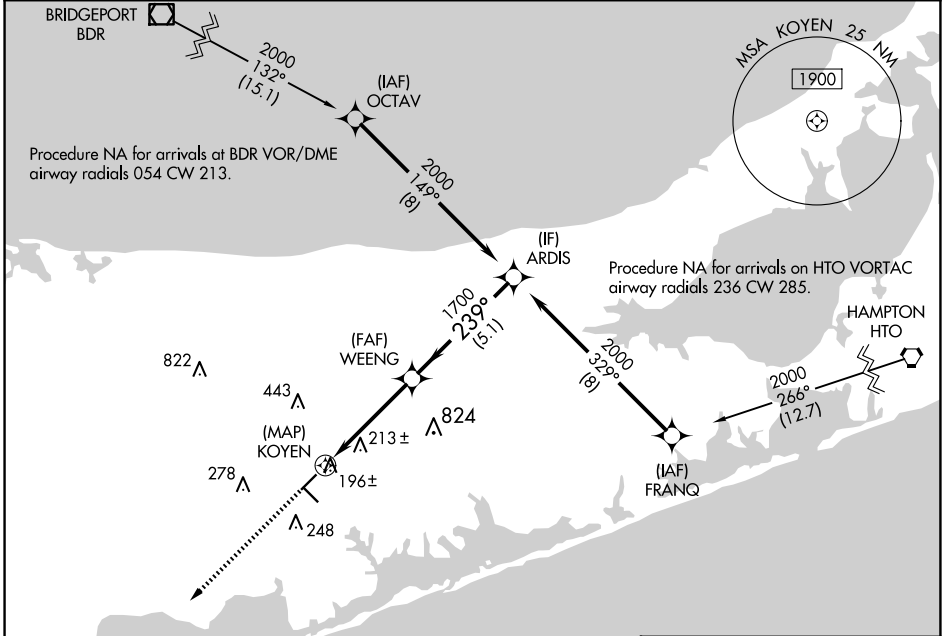

APP CRS 239°	Rwy Idg TDZE Apt Elev	N/A N/A 81
------------------------	-----------------------------	---------------------------------------

RNAV (GPS)-A

BROOKHAVEN (HWV)

RNP APCH - GPS.

▼ Rwy 6, 15 and 33 helicopter visibility reduction below 1 SM NA.
▲ Circling Rwy 6, 15, 33 NA at night. When local altimeter setting not received, use ISP altimeter setting and increase all MDAs 40 feet.

MISSED APPROACH: Climb to 2000 direct PIRCE and hold.

ASOS 119.625	NEW YORK APP CON 120.05 343.75	CLNC DEL 133.2	UNICOM 122.8 (CTAF) 0
------------------------	--	--------------------------	---------------------------------

NE-2, 27 NOV 2025 to 25 DEC 2025

NE-2, 27 NOV 2025 to 25 DEC 2025

CATEGORY	A	B	C	D
C CIRCLING	560-1	479 (500-1)	NA	

REIL Rwys 15, 24, and 33 0
 MIRL Rwys 6-24 and 15-33 0