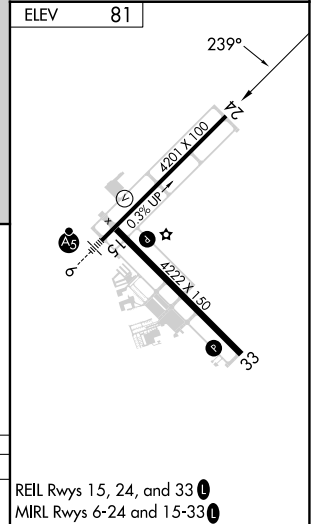

CATEGORY	A	B	C	D
C CIRCLING	560-1	479 (500-1)	NA	

REIL Rwys 15, 24, and 33 0
MIRL Rwys 6-24 and 15-33 0