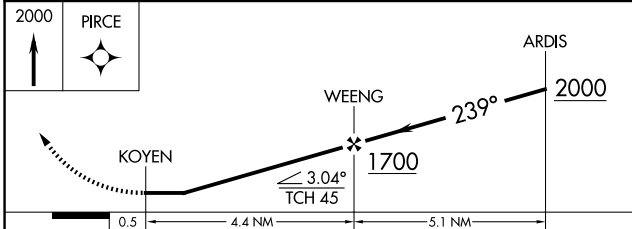

CATEGORY	A	B	C	D
C CIRCLING	560-1	479 (500-1)	NA	

REIL Rwys 15, 24, and 33 0
MIRL Rwys 6-24 and 15-33 0