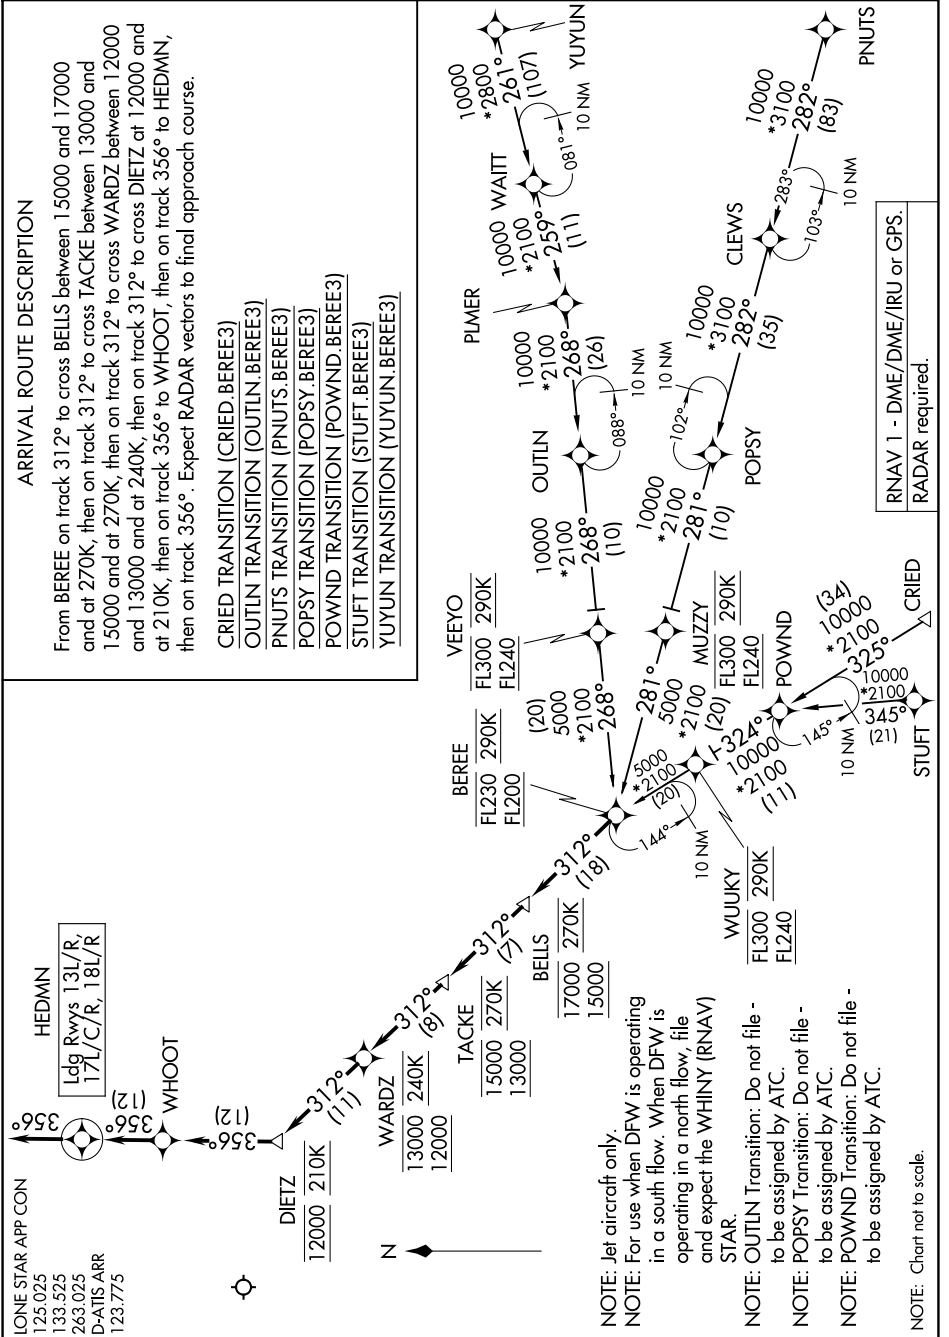

BEREE THREE ARRIVAL (RNAV)

AL-6039 (FAA)

DALLAS-FORT WORTH, TEXAS

SC-2, 27 NOV 2025 to 25 DEC 2025

BEREE THREE ARRIVAL (RNAV)

(BEREE.BEREE3) 11JUL24

DALLAS-FORT WORTH, TEXAS

DALLAS-FORT WORTH INTL (DFW)

SC-2, 27 NOV 2025 to 25 DEC 2025