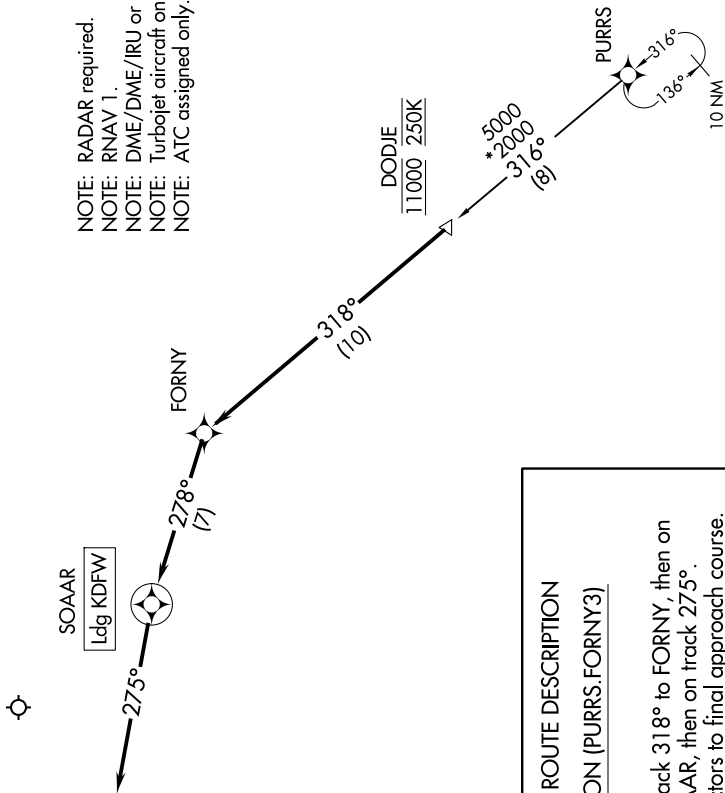

FORNY THREE ARRIVAL (RNAV)

LONE STAR APP CON
125.025 263.025
D-ATIS ARR
123.775

NOTE: RADAR required.
NOTE: RNAV 1.
NOTE: DME/DME/IRU or GPS required.
NOTE: Turbojet aircraft only.
NOTE: ATC assigned only.

ARRIVAL ROUTE DESCRIPTION PURRS TRANSITION (PURRS.FORNY3)

From DODJE on track 318° to FORNY, then on track 278° to SOAAR, then on track 275°. Expect RADAR vectors to final approach course.

NOTE: Chart not to scale.