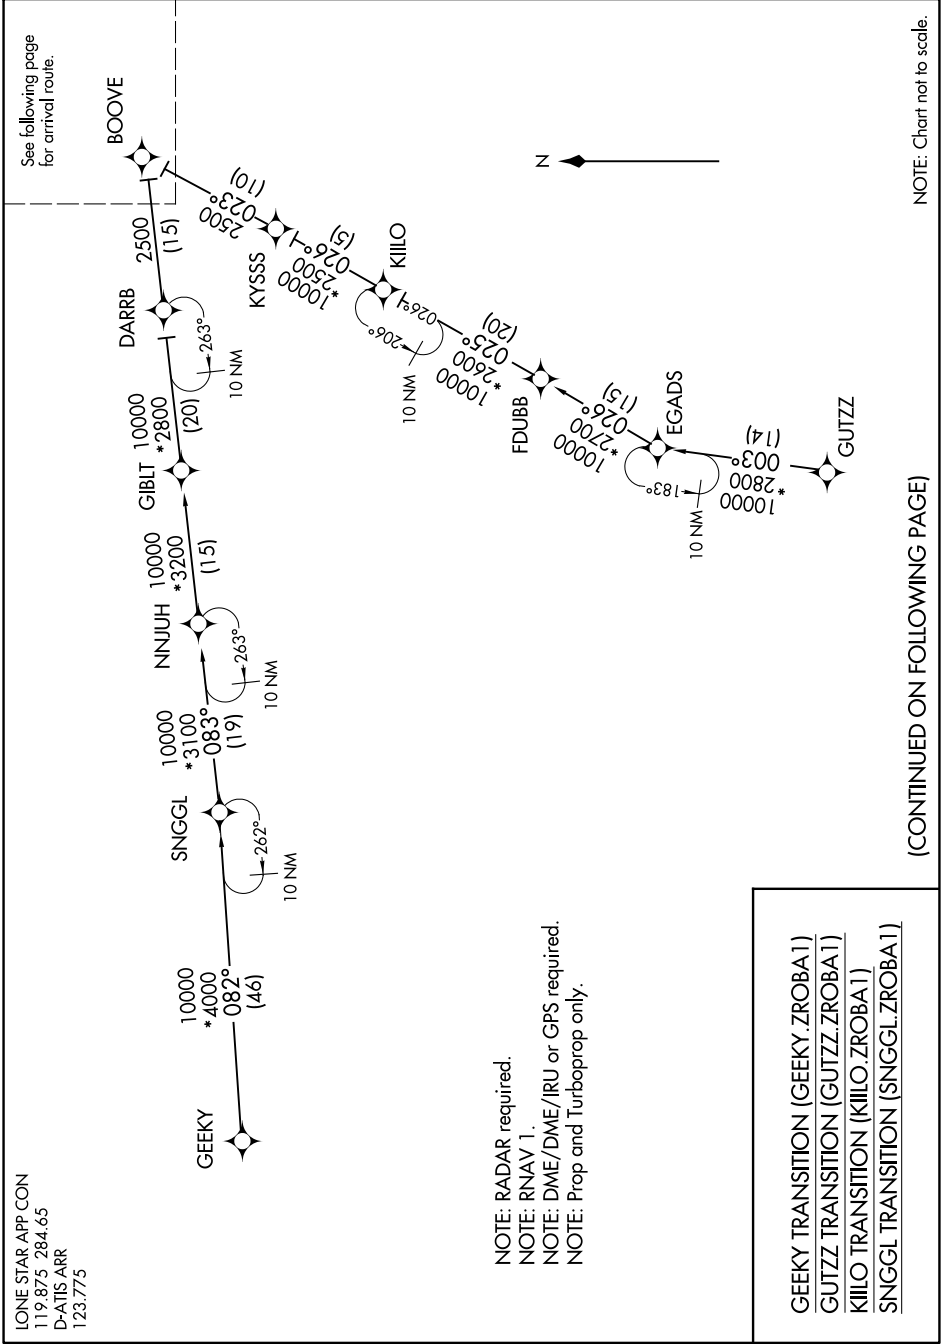

# ZROBA ONE ARRIVAL (RNAV) Transition Routes

SC-2, 27 NOV 2025 to 25 DEC 2025

LONE STAR APP CON  
119.875 284.65  
D-ATIS ARR  
123.775

See following page for arrival route.

- NOTE: RADAR required.
- NOTE: RNAV 1.
- NOTE: DME/DME/IRU or GPS required.
- NOTE: Prop and Turboprop only.

GEEKY TRANSITION (GEEKY.ZROBA1)  
 GUTZZ TRANSITION (GUTZZ.ZROBA1)  
 KILOO TRANSITION (KILOO.ZROBA1)  
 SNGGL TRANSITION (SNGGL.ZROBA1)

(CONTINUED ON FOLLOWING PAGE)

NOTE: Chart not to scale.

SC-2, 27 NOV 2025 to 25 DEC 2025

# ZROBA ONE ARRIVAL (RNAV) Transition Routes