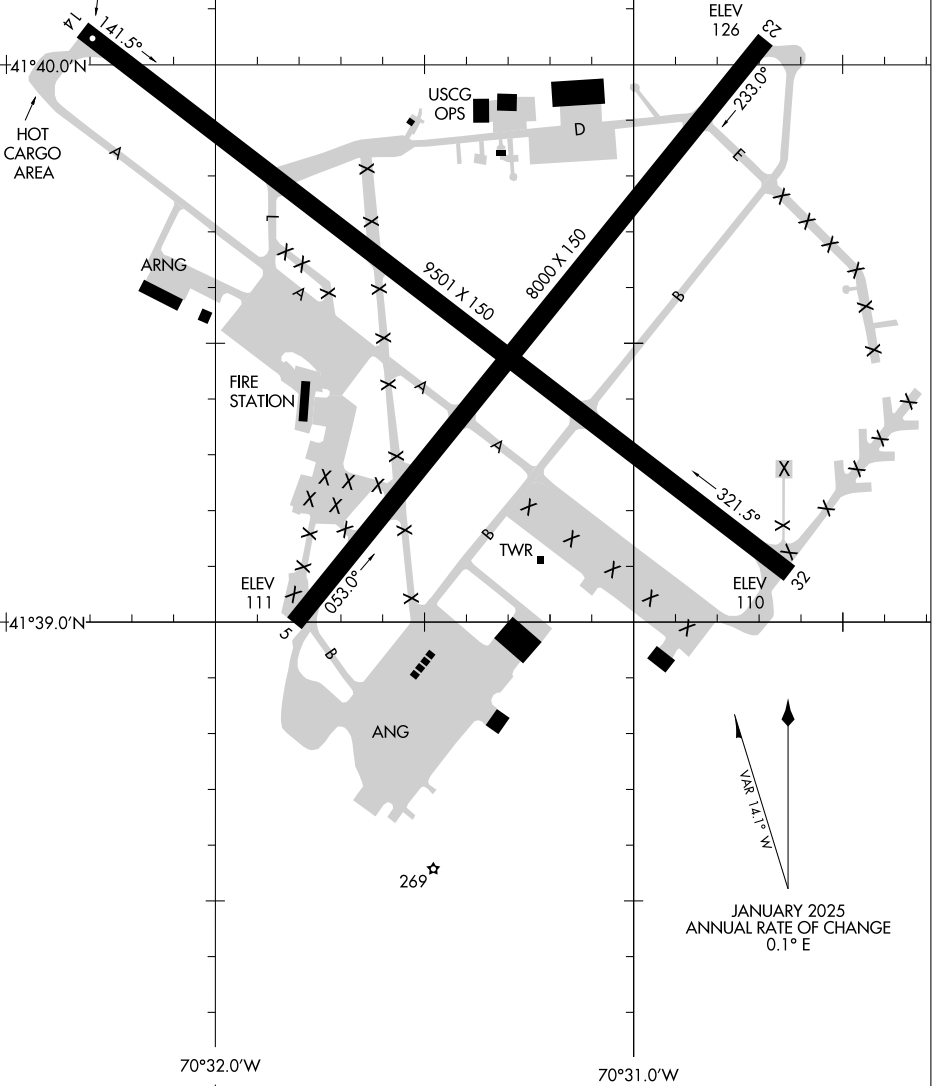

25107

AIRPORT DIAGRAM

CAPE COD COAST GUARD AIR STATION (F/MH)
AL-10362 (FAA) FALMOUTH, MASSACHUSETTS

ATIS
120.475 236.825
COAST GUARD TOWER
128.425 291.1
GND CON
124.15 275.8

**CAUTION: BE ALERT TO RUNWAY CROSSING CLEARANCES.
READBACK OF ALL RUNWAY HOLDING INSTRUCTIONS IS REQUIRED.**

RWY 05-23
PCN 33 F/A/W/T
RWY 14-32
PCN 26 F/A/W/T

FIELD
ELEV
130

NE-1, 27 NOV 2025 to 25 DEC 2025

NE-1, 27 NOV 2025 to 25 DEC 2025

AIRPORT DIAGRAM

25107

FALMOUTH, MASSACHUSETTS
CAPE COD COAST GUARD AIR STATION (F/MH)