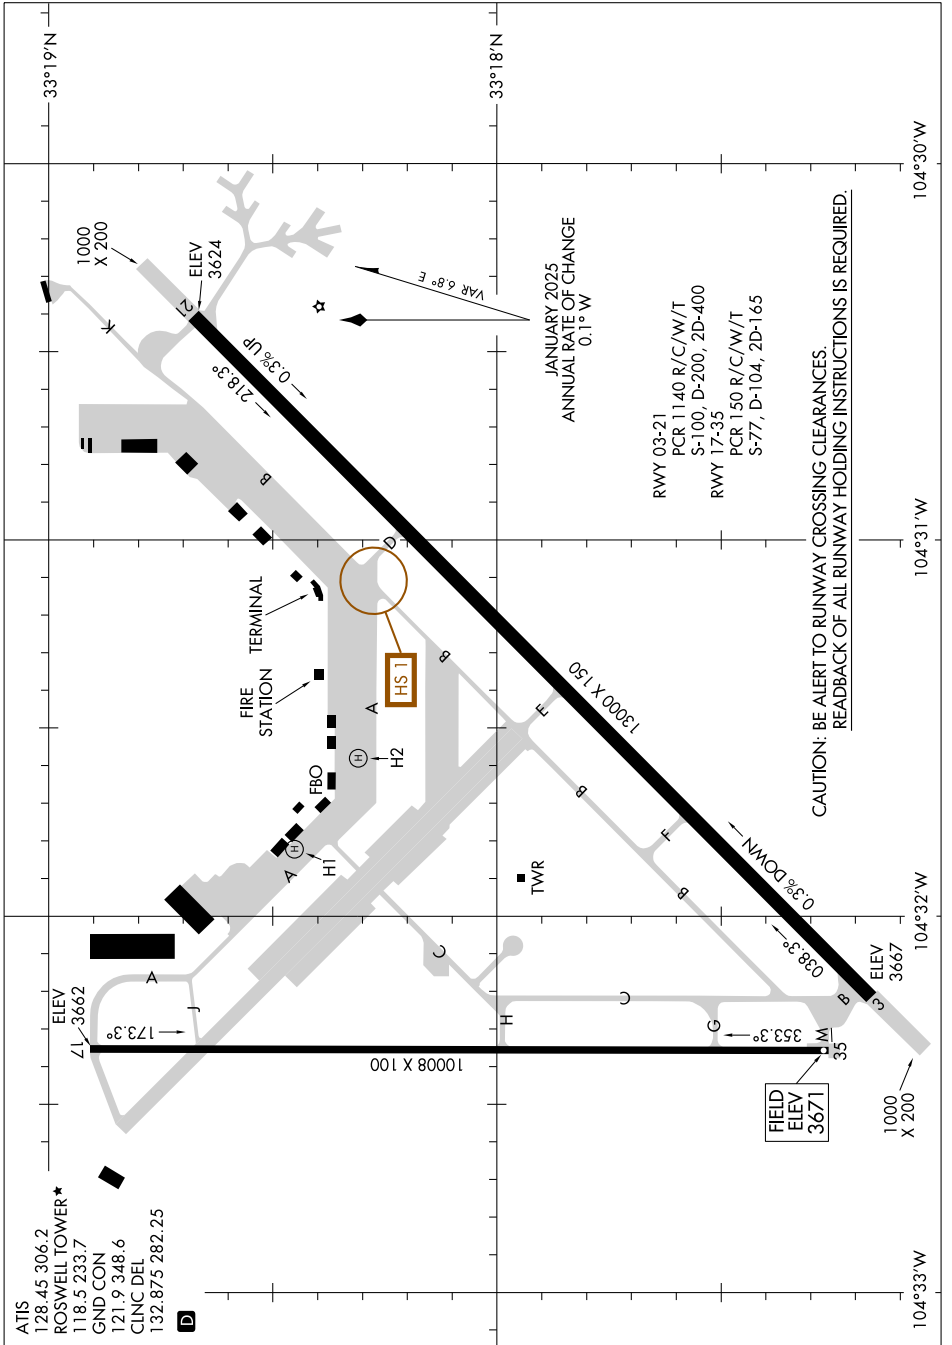

AIRPORT DIAGRAM

AL-354 (FAA)

ROSWELL AIR CENTER (ROW)
ROSWELL, NEW MEXICO

SW-1, 25 DEC 2025 to 22 JAN 2026

SW-1, 25 DEC 2025 to 22 JAN 2026

AIRPORT DIAGRAM

ROSWELL, NEW MEXICO
ROSWELL AIR CENTER (ROW)