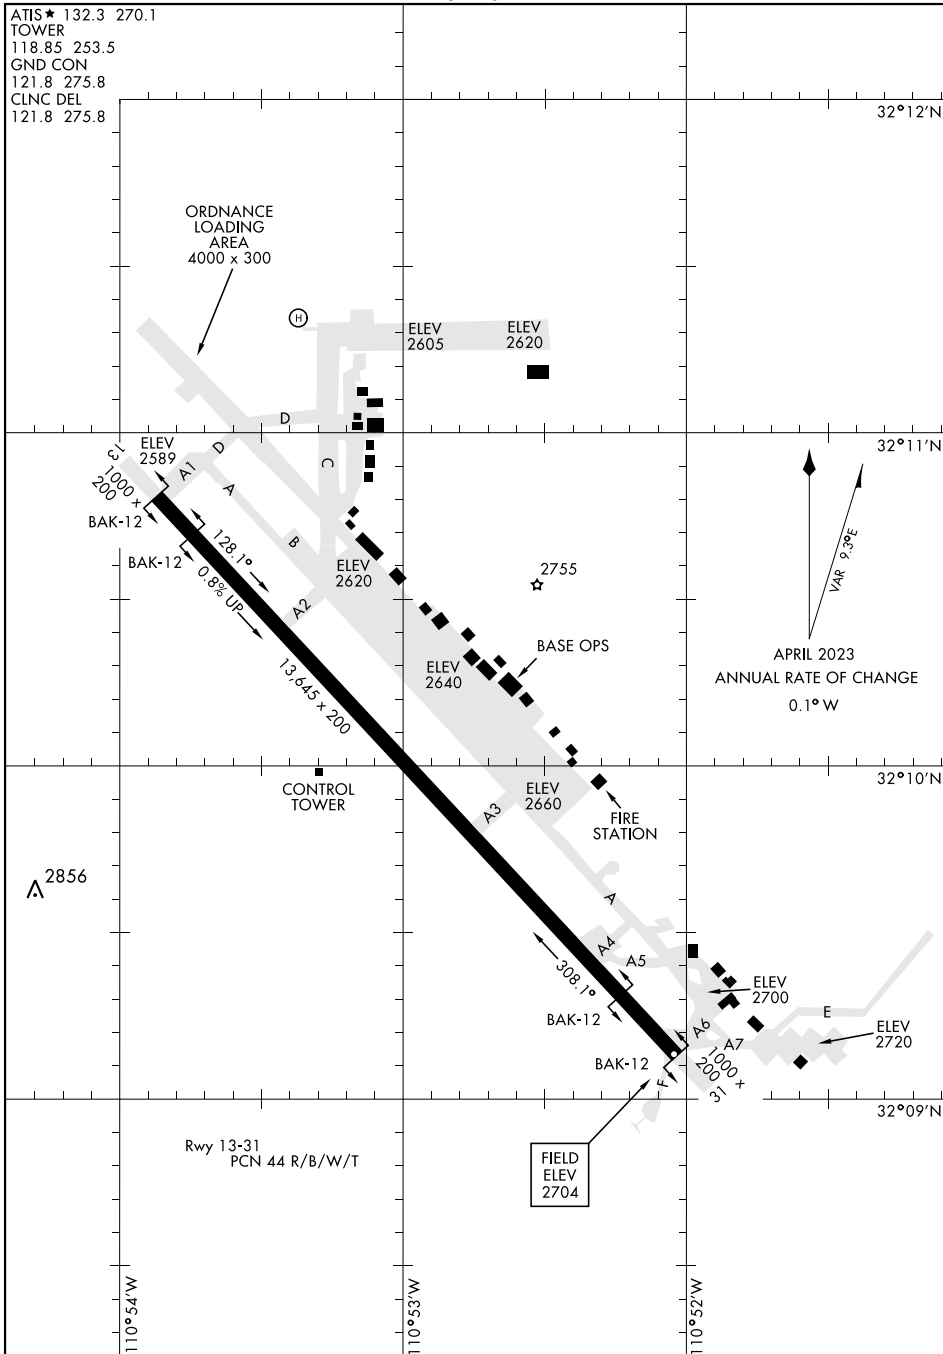

AIRPORT DIAGRAM

[USAF]

DAVIS-MONTHAN AFB (KDMA)

TUCSON, ARIZONA

SW-4, 25 DEC 2025 to 22 JAN 2026

SW-4, 25 DEC 2025 to 22 JAN 2026

AIRPORT DIAGRAM

TUCSON, ARIZONA
DAVIS-MONTHAN AFB (KDMA)