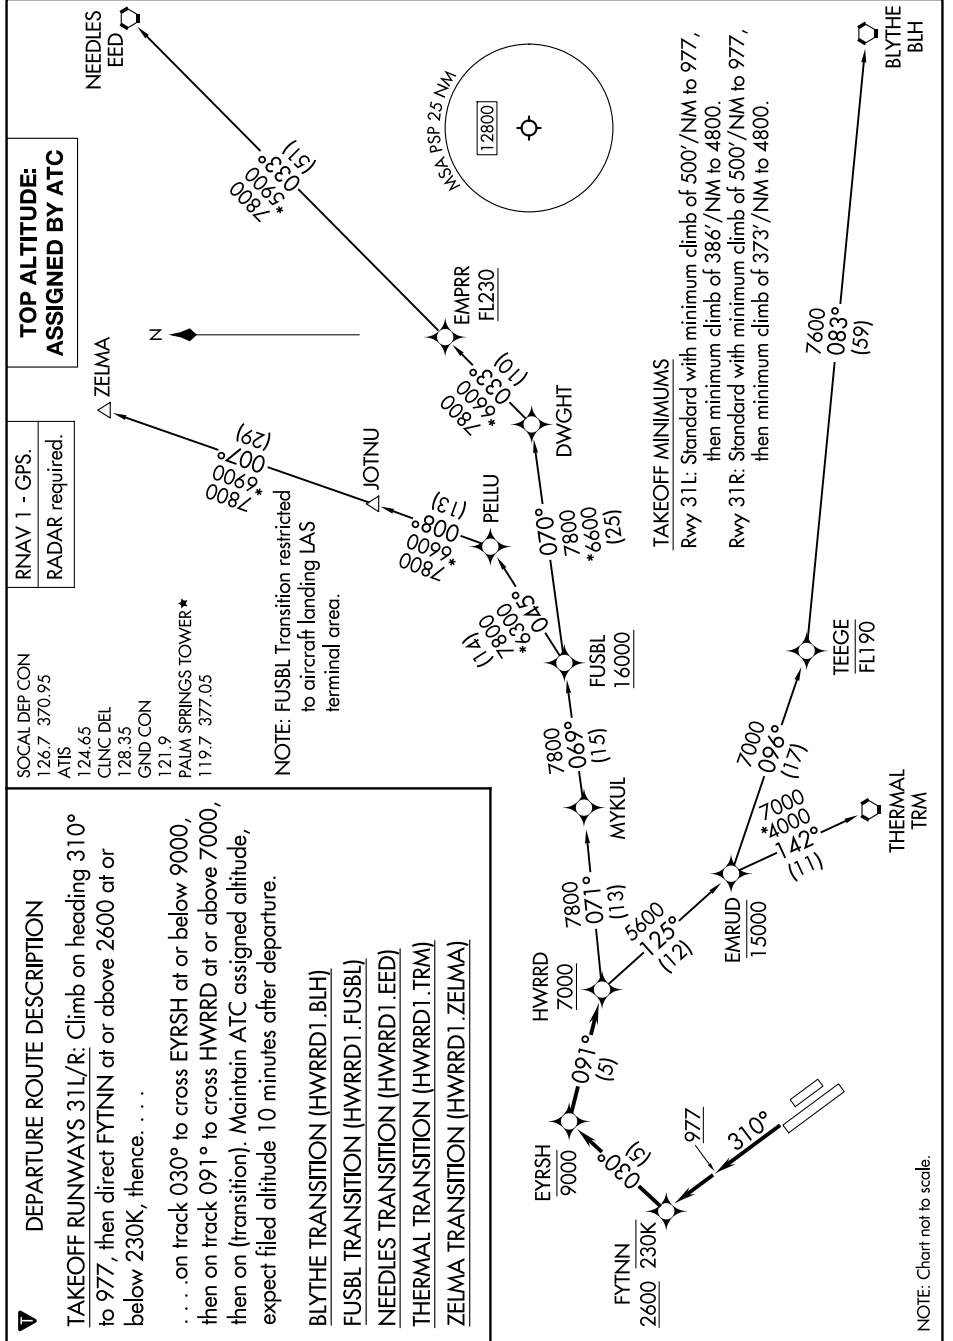

HWRRD ONE DEPARTURE (RNAV)

AL-545 (FAA)

PALM SPRINGS INTL (PSP)
PALM SPRINGS, CALIFORNIA

SW-3, 25 DEC 2025 to 22 JAN 2026

SW-3, 25 DEC 2025 to 22 JAN 2026

HWRRD ONE DEPARTURE (RNAV)

(HWRRD1.HWRRD) 12JUN25

PALM SPRINGS, CALIFORNIA
PALM SPRINGS INTL (PSP)