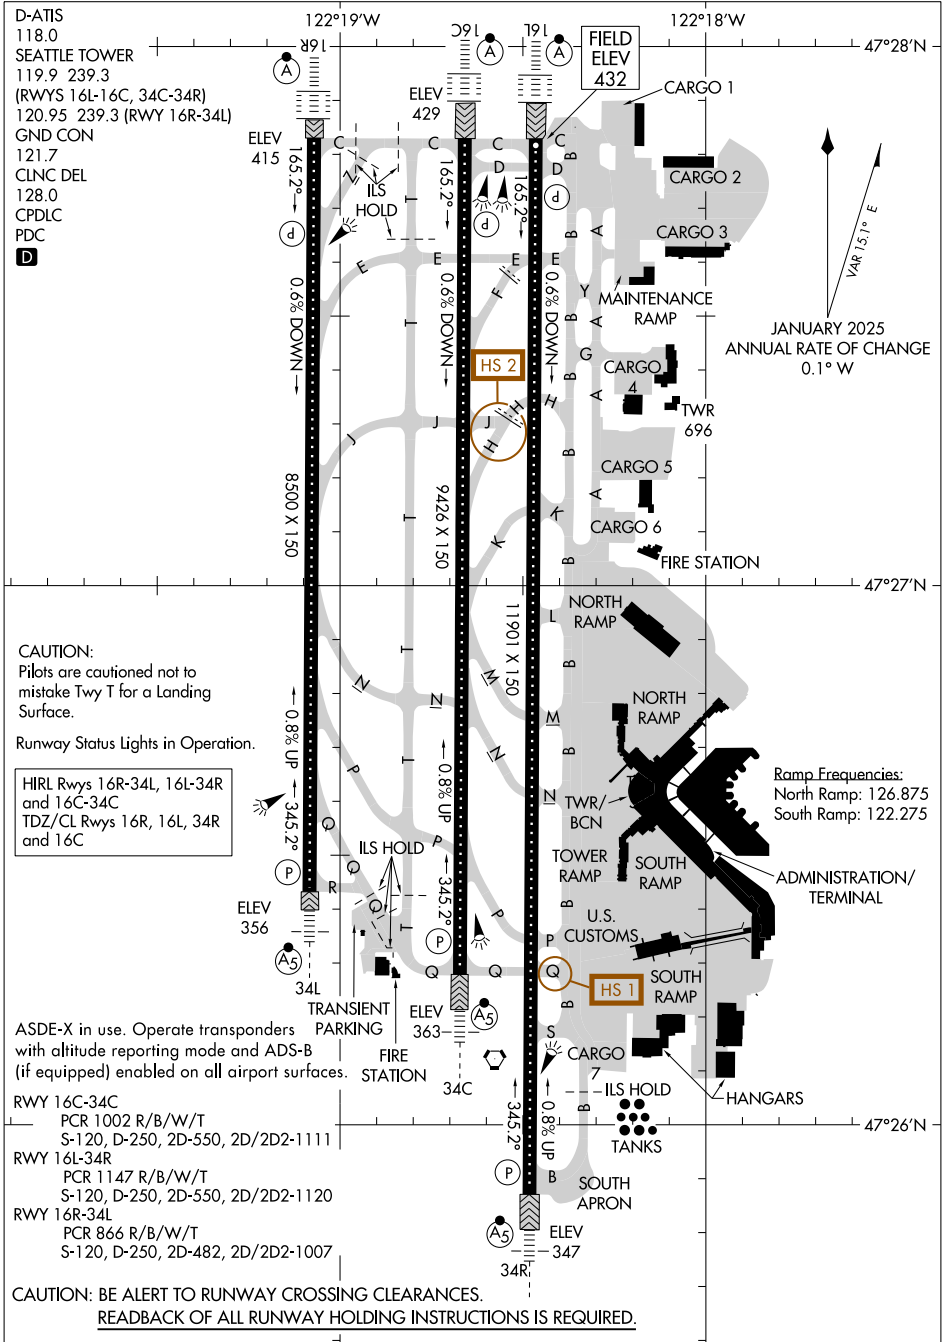

25107

# AIRPORT DIAGRAM

AL-582 (FAA)

SEATTLE-TACOMA INTL (SEA)  
SEATTLE, WASHINGTON

NW-1, 25 DEC 2025 to 22 JAN 2026

NW-1, 25 DEC 2025 to 22 JAN 2026

# AIRPORT DIAGRAM

25107

SEATTLE, WASHINGTON  
SEATTLE-TACOMA INTL (SEA)