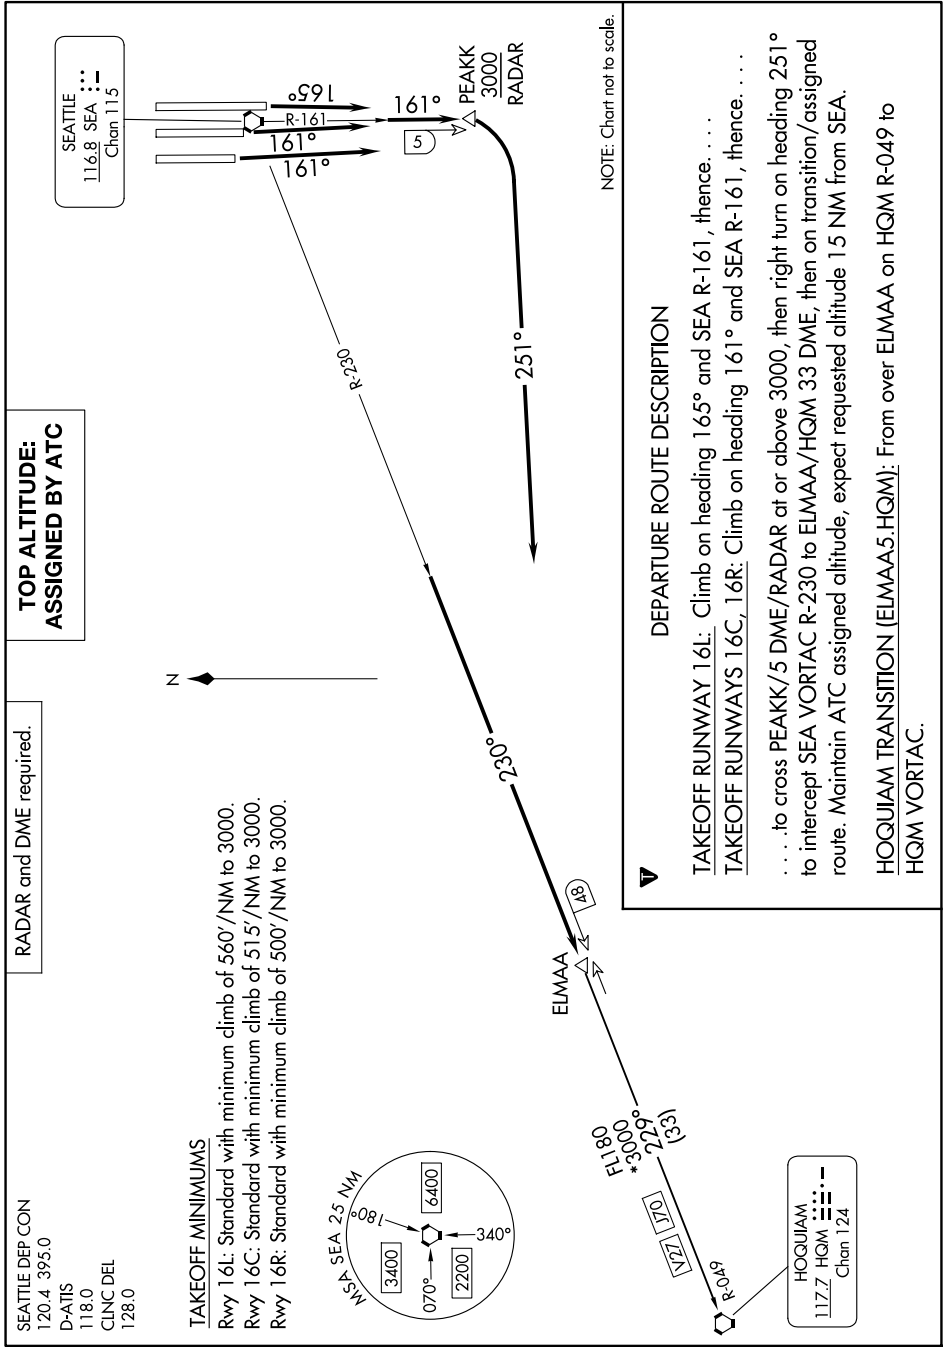

ELMAA FIVE DEPARTURE

AL-582 (FAA)

SEATTLE-TACOMA INTL (SEA)
SEATTLE, WASHINGTON

NW-1, 25 DEC 2025 to 22 JAN 2026

ELMAA FIVE DEPARTURE

NW-1, 25 DEC 2025 to 22 JAN 2026