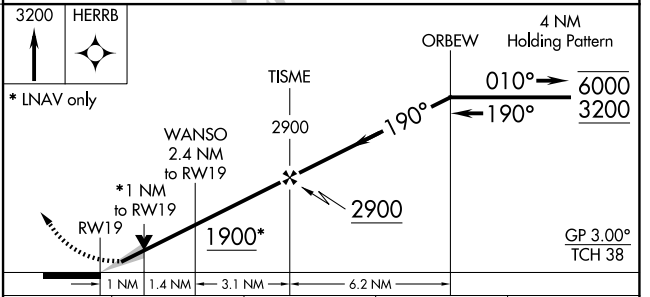

WAAS CH 93542 W19A	APP CRS 190°	Rwy Ldg TDZE 1109 Apt Elev 1109
--	------------------------	---

RNAV (GPS) RWY 19

RICE LAKE RGNL/CARL'S FLD (R/PD)

RNP APCH.

⚠ Circling Rwy 13, 31 NA at night. For uncompensated Baro-VNAV systems, procedure NA below -17°C or above 54°C.

MISSED APPROACH:
Climb to 3200 direct HERRB and hold.

AWOS-3 120.525	MINNEAPOLIS CENTER 125.3 335.6	UNICOM 122.7 (CTAF) 0
--------------------------	--	---------------------------------

ELEV 1109	TDZE 1109
-----------	-----------