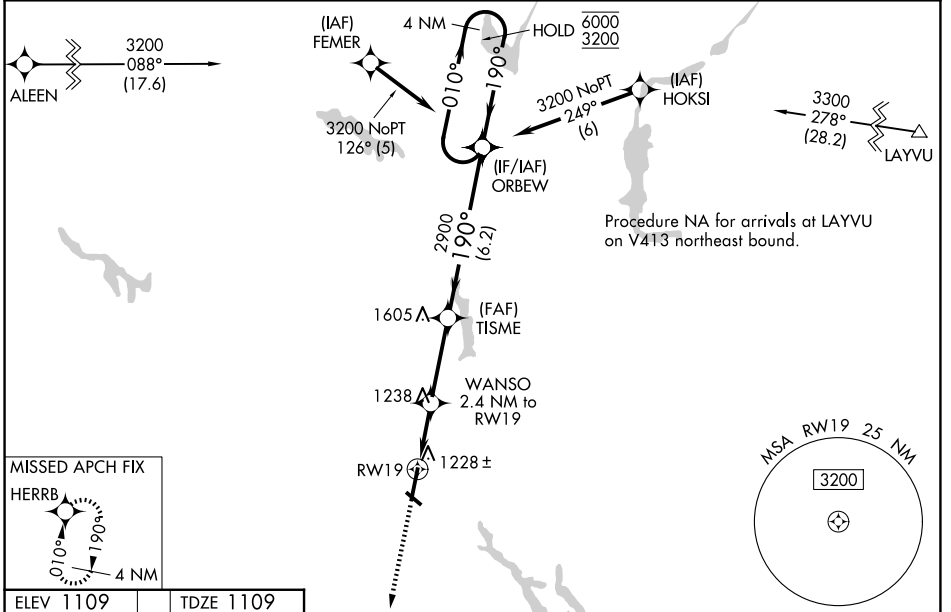

WAAS CH 93542 W19A	APP CRS 190°	Rwy Ldg TDZE 1109 Apt Elev 1109
--	------------------------	---

RNAV (GPS) RWY 19

RICE LAKE RGNL/CARL'S FLD (R/PD)

RNP APCH.

⚠ Circling Rwy 13, 31 NA at night. For uncompensated Baro-VNAV systems, procedure NA below -17°C or above 54°C.

MISSED APPROACH:
Climb to 3200 direct HERRB and hold.

AWOS-3 120.525	MINNEAPOLIS CENTER 125.3 335.6	UNICOM 122.7 (CTAF) 0
--------------------------	--	---------------------------------

ELEV 1109	TDZE 1109
-----------	-----------

CATEGORY	A	B	C	D
LPV DA		1309-3/4	200 (200-3/4)	
LNAV/VNAV DA		1389-7/8	280 (300-7/8)	
LNAV MDA		1480-1	371 (400-1)	
CIRCLING	1580-1	1740-1	1740-1 3/4	1940-2 3/4
	471 (500-1)	631 (700-1)	631 (700-1 3/4)	831 (900-2 3/4)