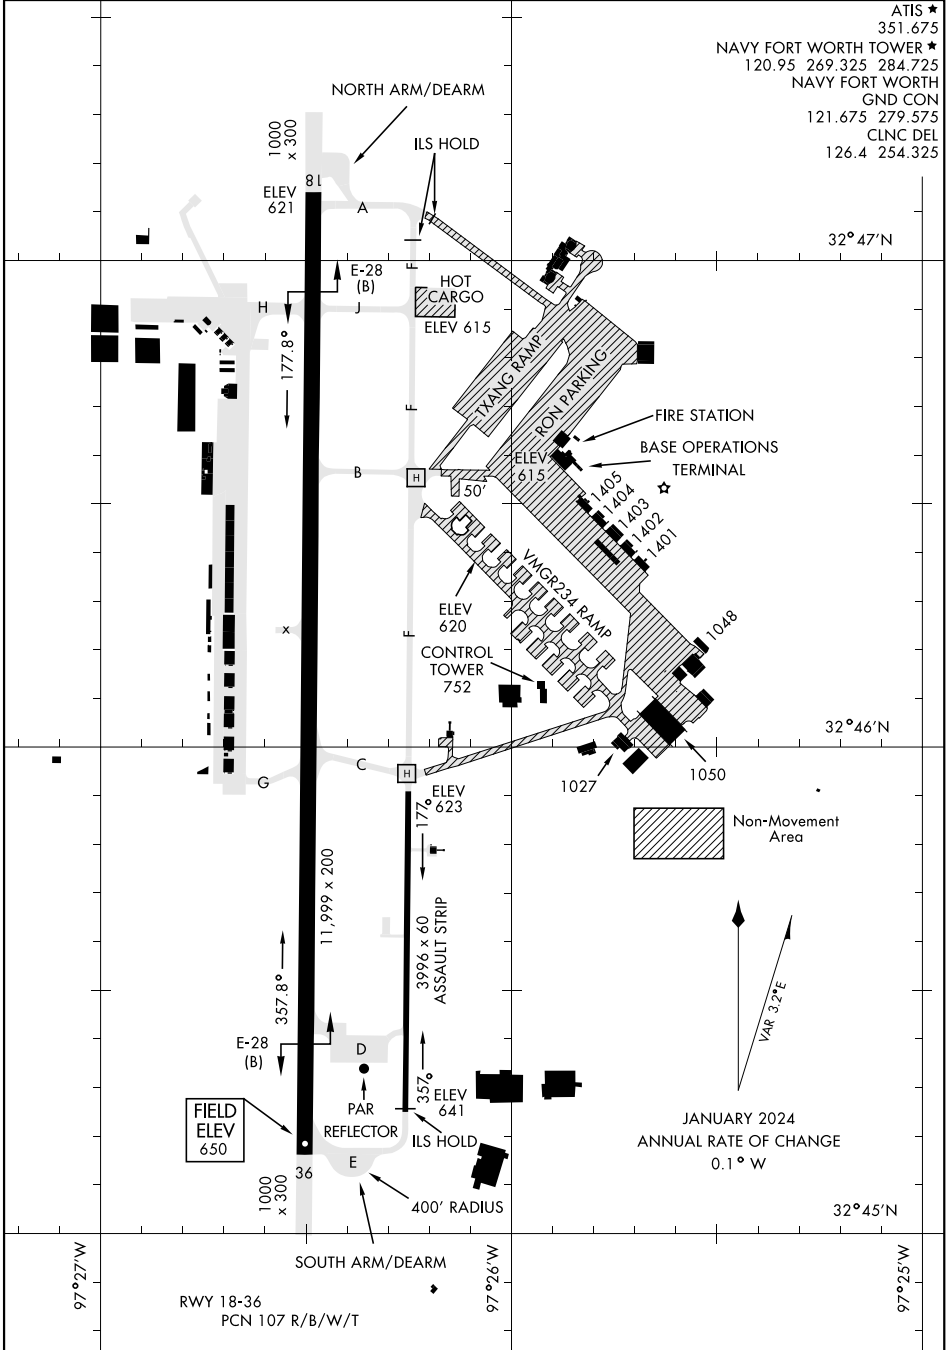

# AIRPORT DIAGRAM

FORT WORTH NAS JRB (CARSWELL FLD) (KNFW)

FORT WORTH, TEXAS

[USN]

- ATIS ★ 351.675
- NAVY FORT WORTH TOWER ★ 120.95 269.325 284.725
- NAVY FORT WORTH GND CON 121.675 279.575
- CLNC DEL 126.4 254.325

SC-2, 22 JAN 2026 to 19 FEB 2026

SC-2, 22 JAN 2026 to 19 FEB 2026

# AIRPORT DIAGRAM

FORT WORTH, TEXAS

FORT WORTH NAS JRB (CARSWELL FLD) (KNFW)