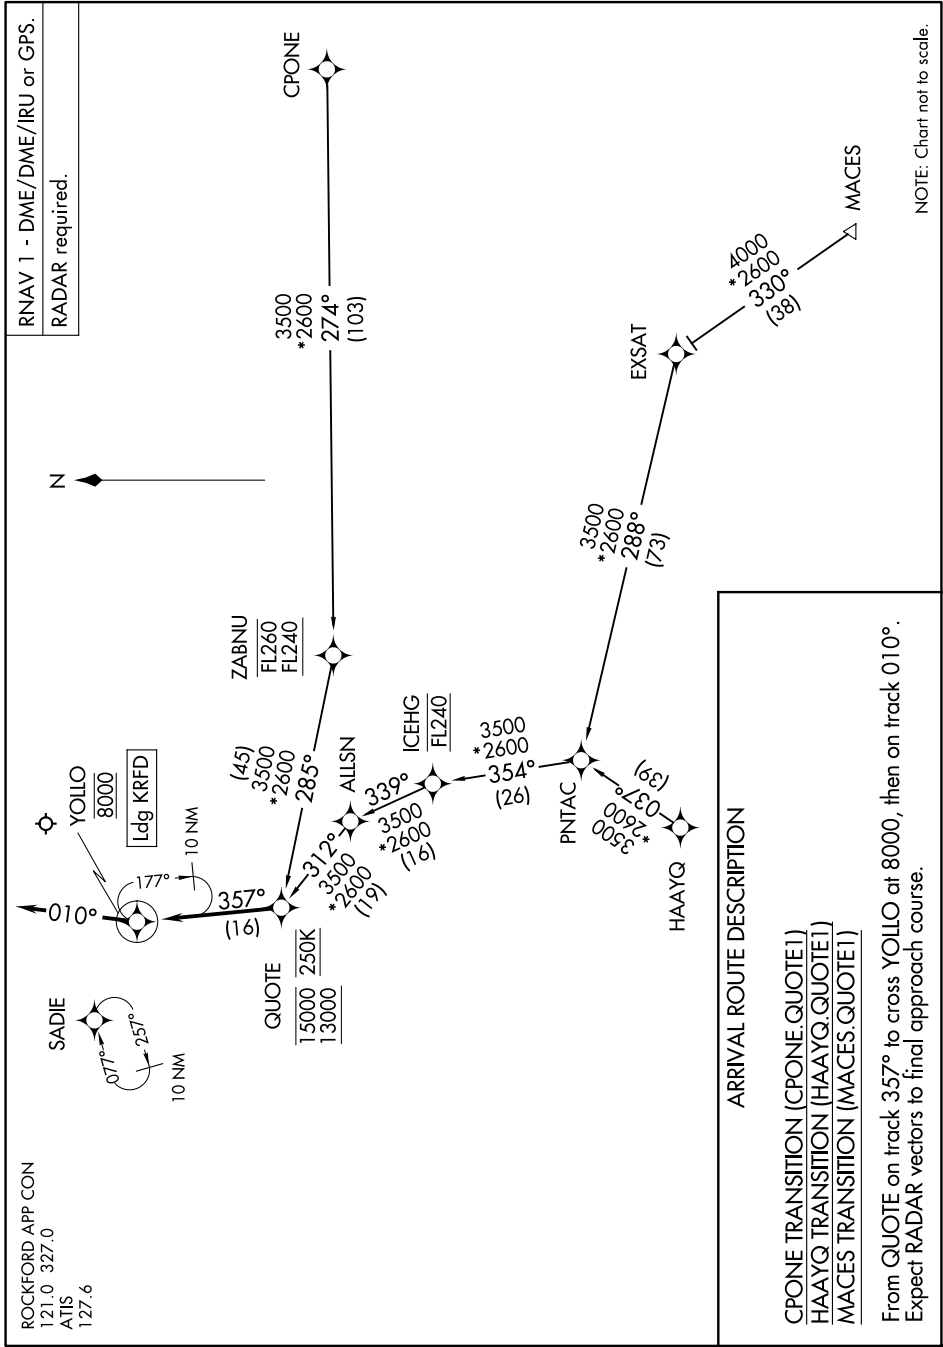

# QUOTE ONE ARRIVAL (RNAV)

EC-3, 22 JAN 2026 to 19 FEB 2026

ROCKFORD APP CON  
121.0 327.0  
ATIS  
127.6

RNAV 1 - DME/DME/IRU or GPS.  
RADAR required.

NOTE: Chart not to scale.

EC-3, 22 JAN 2026 to 19 FEB 2026

# QUOTE ONE ARRIVAL (RNAV)