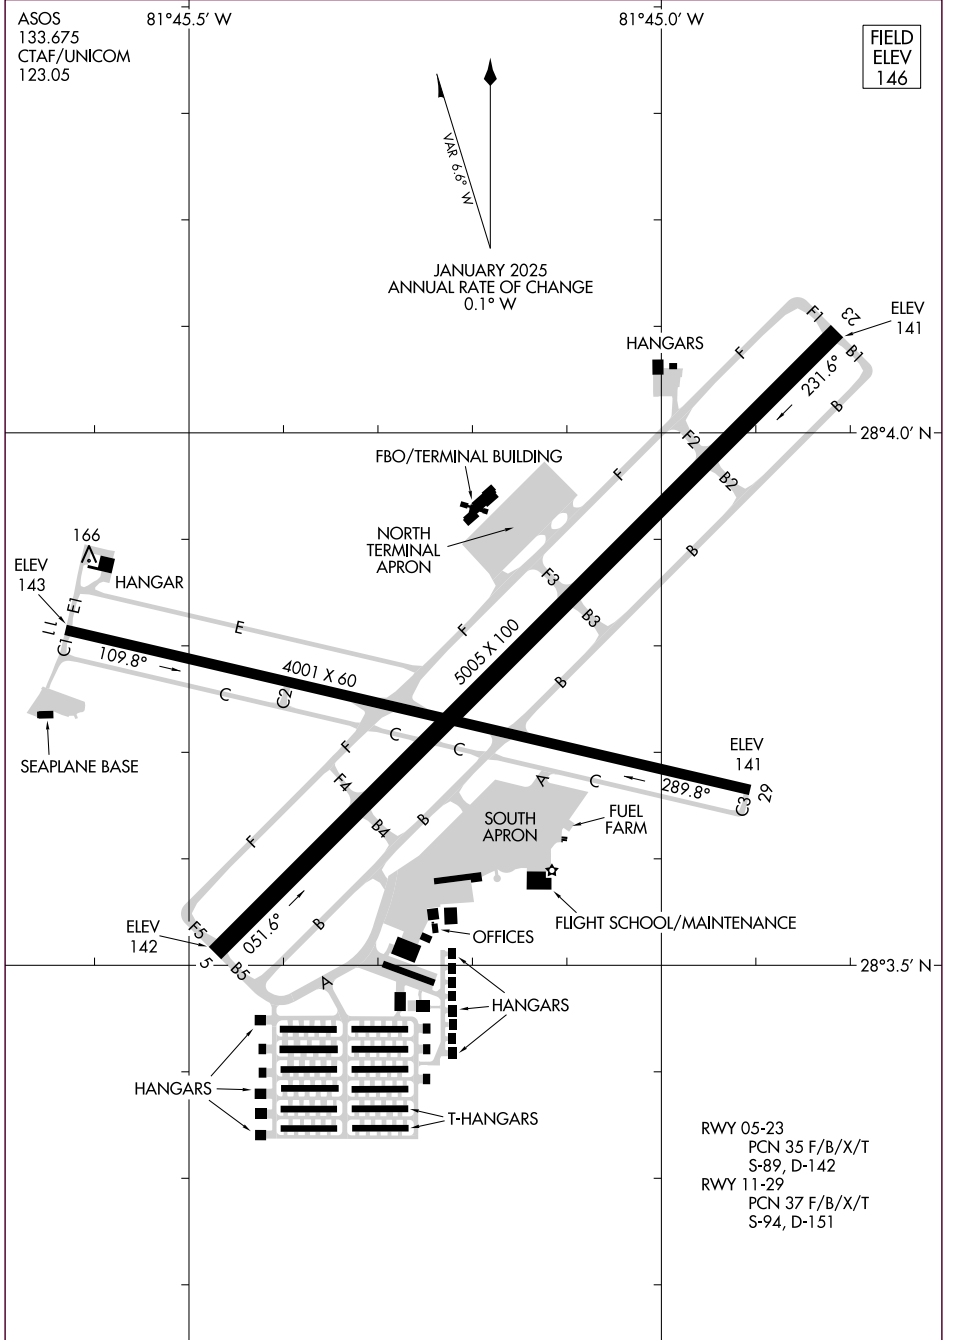

25107

AIRPORT DIAGRAM

AL-5953 (FAA)

WINTER HAVEN RGNL (GIF)
WINTER HAVEN, FLORIDA

ASOS
133.675
CTAF/UNICOM
123.05

81°45.5' W

81°45.0' W

FIELD
ELEV
146

JANUARY 2025
ANNUAL RATE OF CHANGE
0.1° W

SE-3, 22 JAN 2026 to 19 FEB 2026

SE-3, 22 JAN 2026 to 19 FEB 2026

AIRPORT DIAGRAM

25107

WINTER HAVEN, FLORIDA
WINTER HAVEN RGNL (GIF)