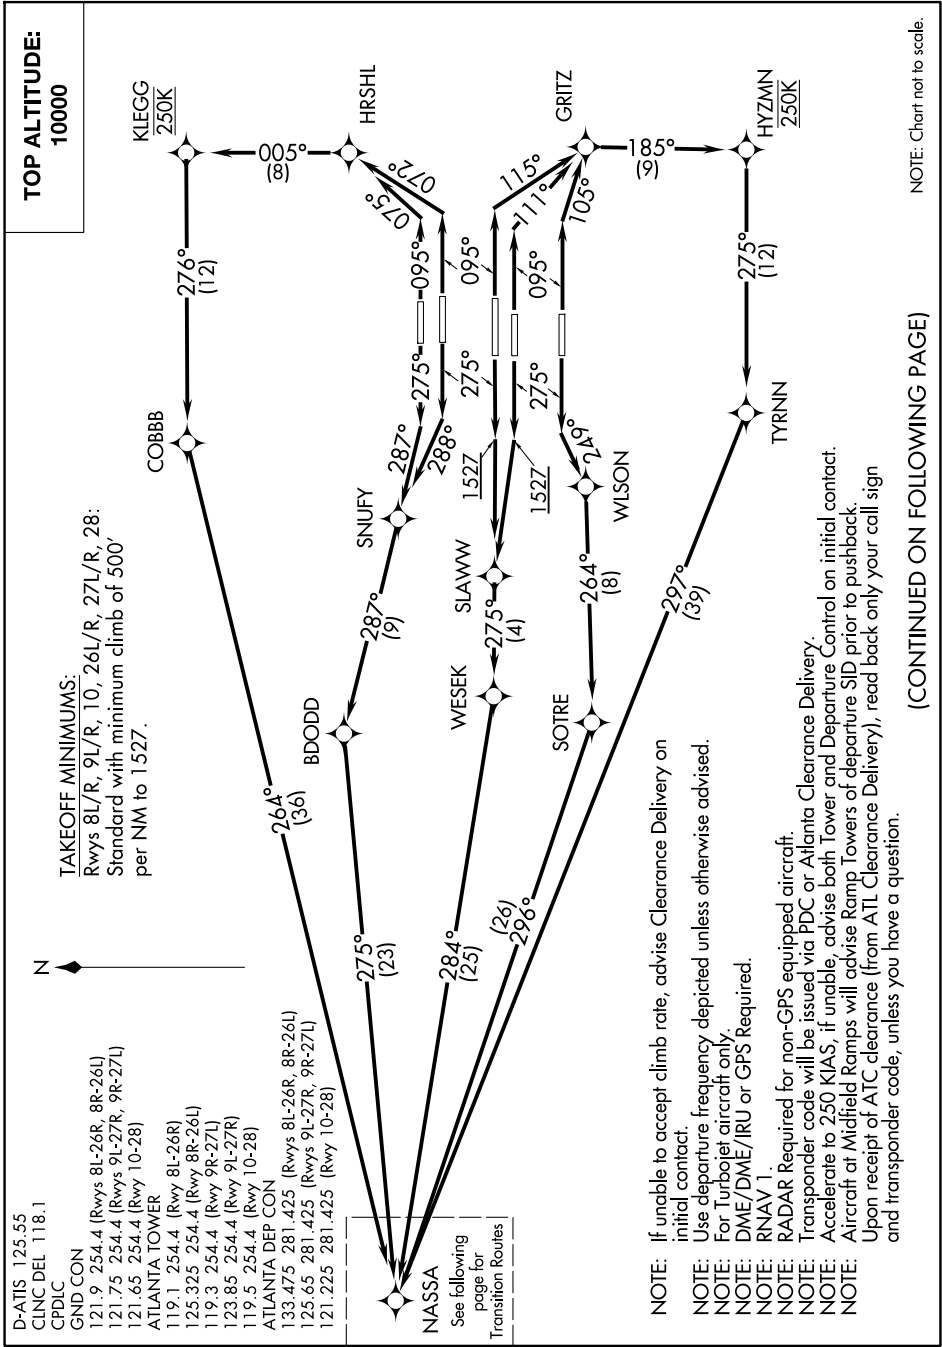

NASSA TWO DEPARTURE (RNAV) Departure Routes

SE-4, 19 FEB 2026 to 19 MAR 2026

SE-4, 19 FEB 2026 to 19 MAR 2026