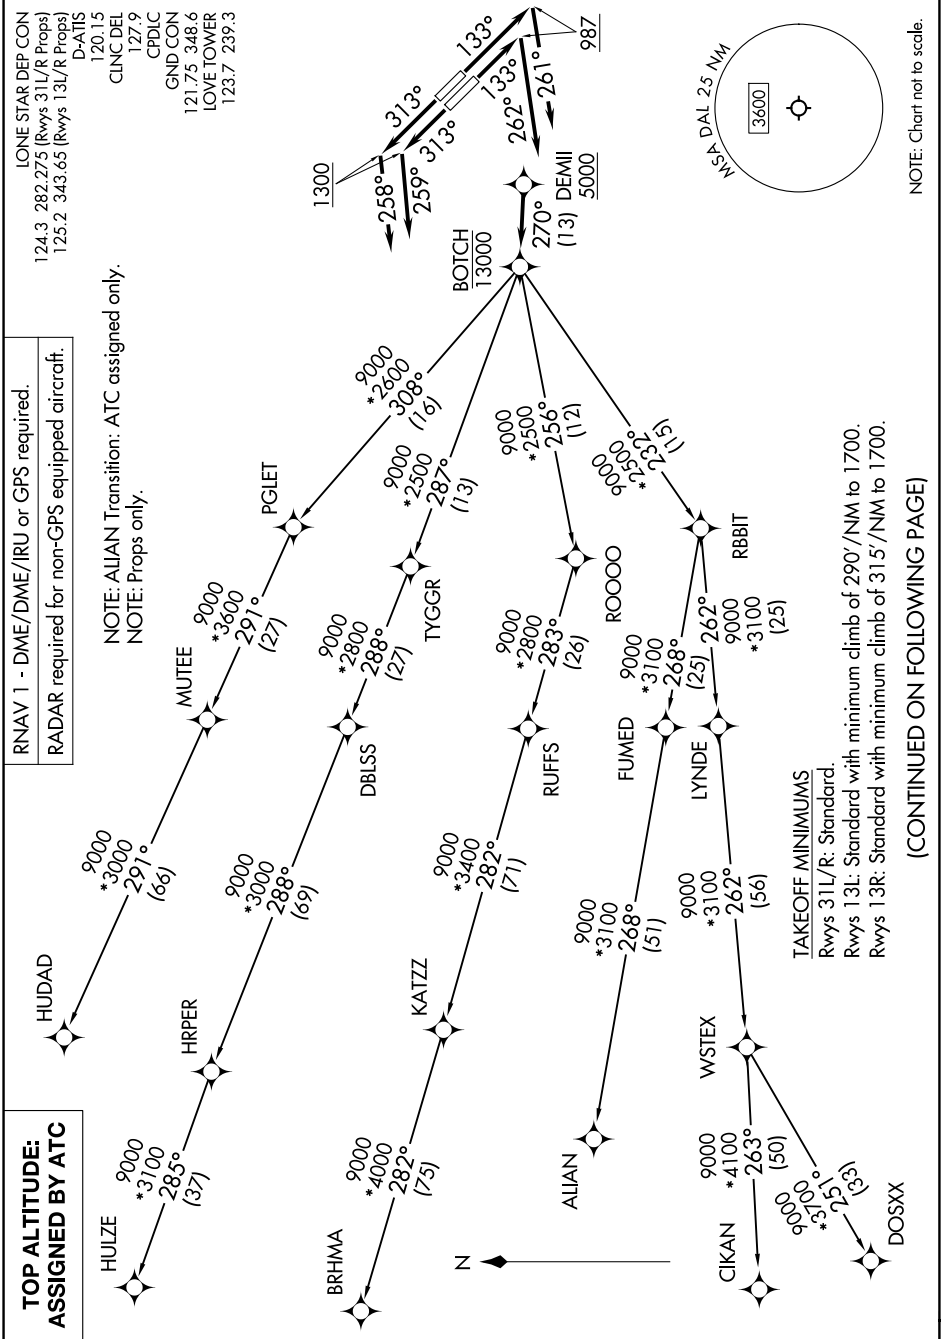

BOTCH ONE DEPARTURE (RNAV)

SC-2, 19 FEB 2026 to 19 MAR 2026

BOTCH ONE DEPARTURE (RNAV)

SC-2, 19 FEB 2026 to 19 MAR 2026

(CONTINUED ON FOLLOWING PAGE)